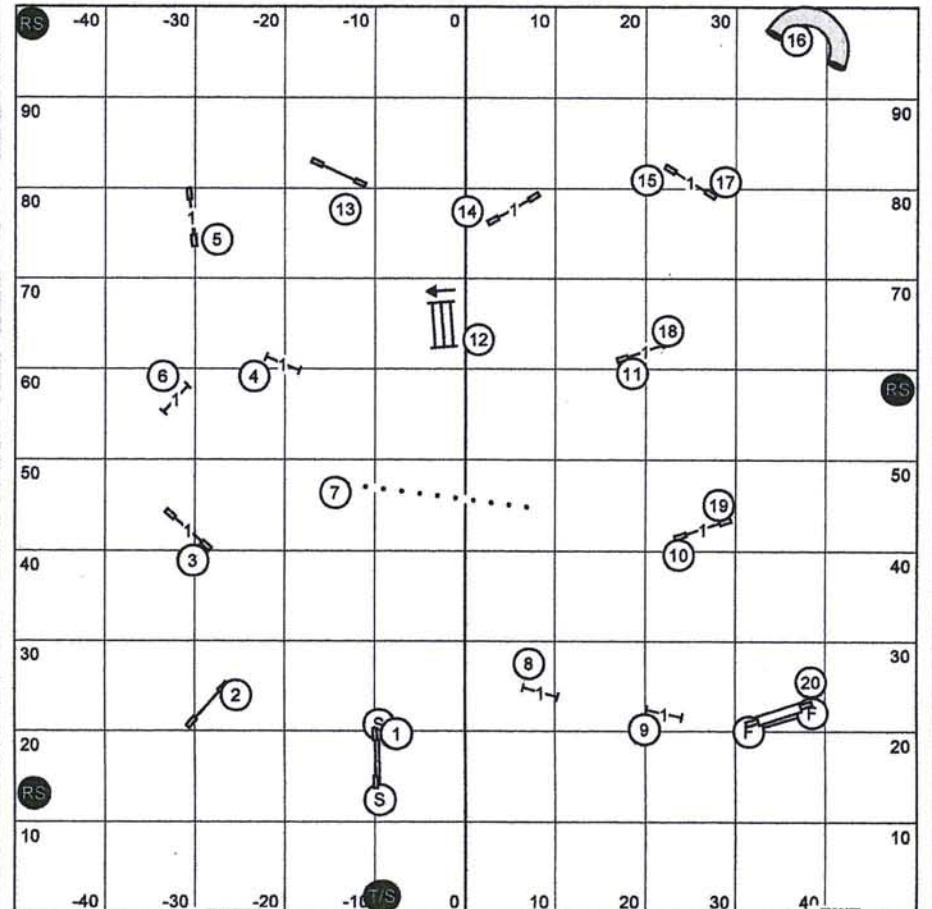

Golden Retriever Club of San Diego
Agility Trial
Saturday, January 18, 2014

Master/Excellent Standard
Ring - 100' X 100'

Judge - Candy Nettles

Please enter when the dog in the ring is at # 15 Triple Jump

Golden Retriever Club of San Diego
Agility Trial
Saturday, January 18, 2014

Master/Excellent JWW
Ring - 100' X 100'

Judge - Candy Nettles

Please enter when the dog in the ring is at # 18

Golden Retriever Club of San Diego
 Agility Trial
 Saturday, January 18, 2014

Open Standard
 Ring - 100' X 100'
 Judge - Candy Nettles

Golden Retriever Club of San Diego
 Agility Trial
 Saturday, January 18, 2014

Open JWW
 Ring - 100' X 100'
 Judge - Candy Nettles

Golden Retriever Club of San Diego
Agility Trial
Saturday, January 18, 2014

Judge - Candy Nettles

Please enter when the dog in the ring is at # 12 Panel Jump

Golden Retriever Club of San Diego
Agility Trial
Sunday, January 19, 2014

Master/Excellent Standard
Ring - 100' X 100'

Judge - Candy Nettles