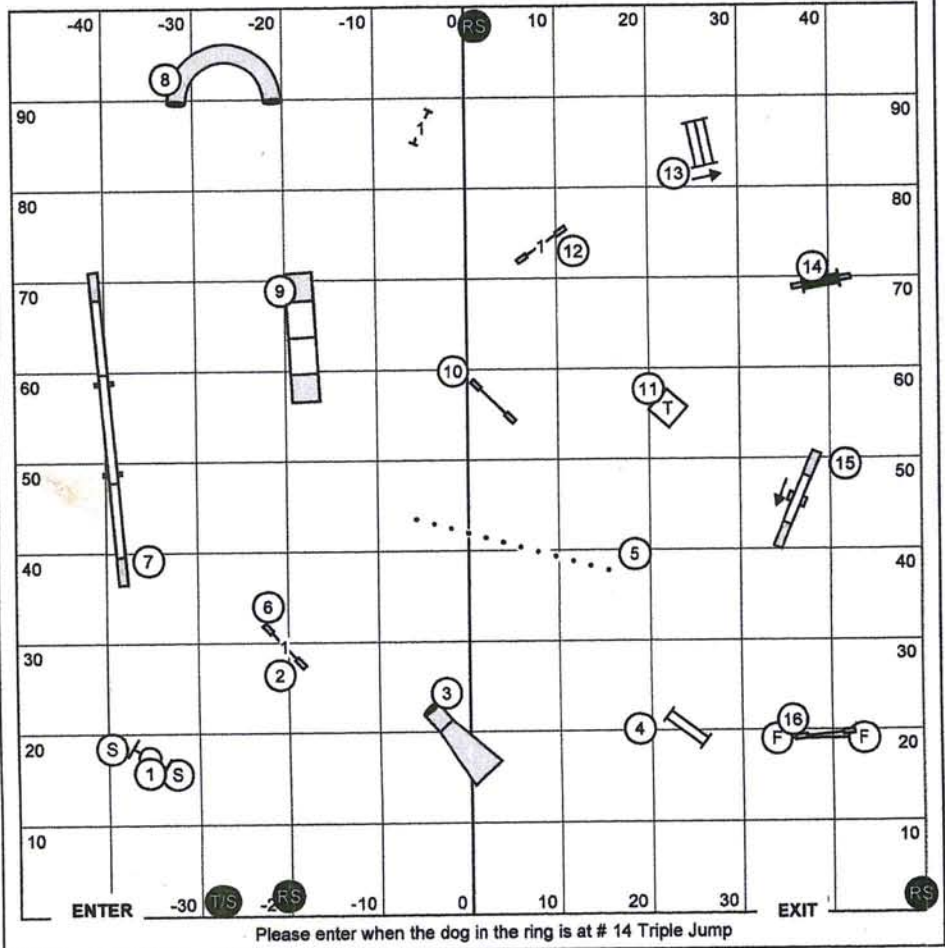

Golden Retriever Club of San Diego
Agility Trial
Saturday, January 18, 2014

Master/Excellent Standard
Ring - 100' X 100'

Judge - Candy Nettles

Please enter when the dog in the ring is at # 15 Triple Jump

Golden Retriever Club of San Diego
Agility Trial
Saturday, January 18, 2014

Master/Excellent JWW
Ring - 100' X 100'

Judge - Candy Nettles

Please enter when the dog in the ring is at # 18

Golden Retriever Club of San Diego
 Agility Trial
 Saturday, January 18, 2014

Open Standard
 Ring - 100' X 100'
 Judge - Candy Nettles

Golden Retriever Club of San Diego
 Agility Trial
 Saturday, January 18, 2014

Open JWW
 Ring - 100' X 100'
 Judge - Candy Nettles

Golden Retriever Club of San Diego
Agility Trial
Saturday, January 18, 2014

Judge - Candy Nettles

Please enter when the dog in the ring is at # 12 Panel Jump

Golden Retriever Club of San Diego
Agility Trial
Sunday, January 19, 2014

Master/Excellent Standard
Ring - 100' X 100'

Judge - Candy Nettles