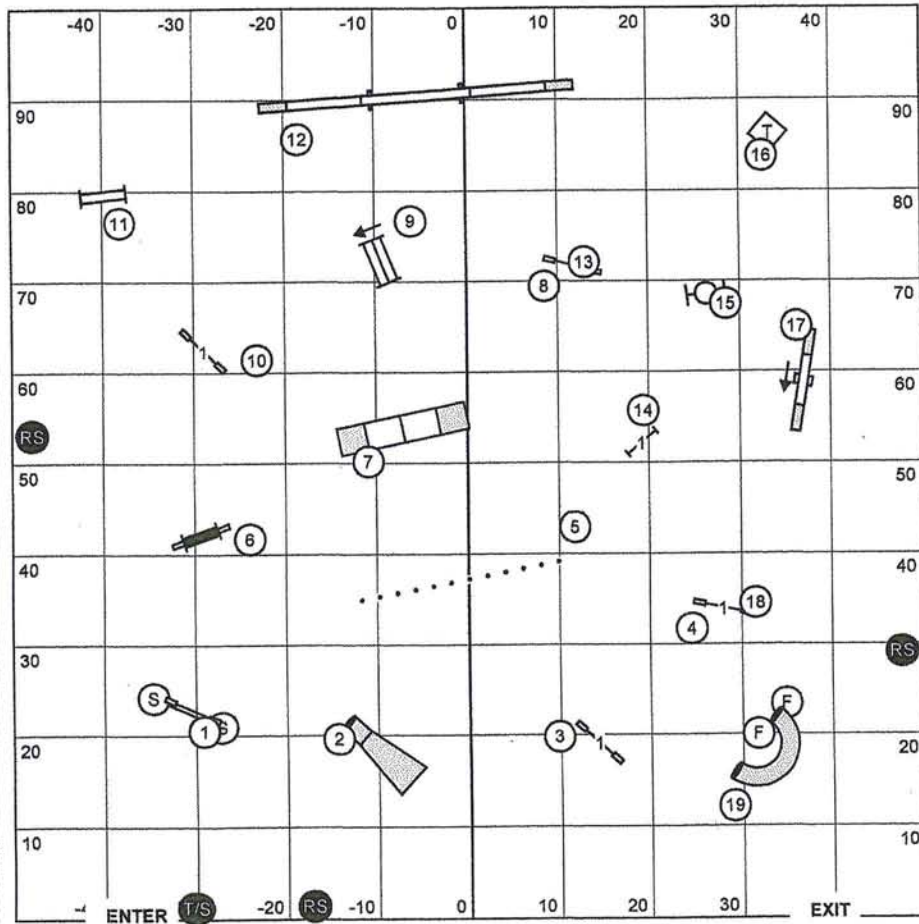

Judge - Candy Nettles

Please enter when the dog in the ring is at # 12 Panel Jump

Golden Retriever Club of San Diego
Agility Trial
Sunday, January 19, 2014

Master/Excellent Standard
Ring - 100' X 100'

Judge - Candy Nettles

Please enter when the dog in the ring is at # 17 Teeter

Golden Retriever Club of San Diego
Agility Trial
Sunday, January 19, 2014

Master/Excellent JWW
Ring - 100' X 100'

Judge - Candy Nettles

Please enter when the dog in the ring is at # 17

Golden Retriever Club of San Diego
 Agility Trial
 Sunday, January 19, 2014

Open Standard
 Ring - 100' X 100'

Judge - Candy Nettles

Please enter when the dog in the ring is at #13 Teeter

Golden Retriever Club of San Diego
 Agility Trial
 Sunday, January 19, 2014