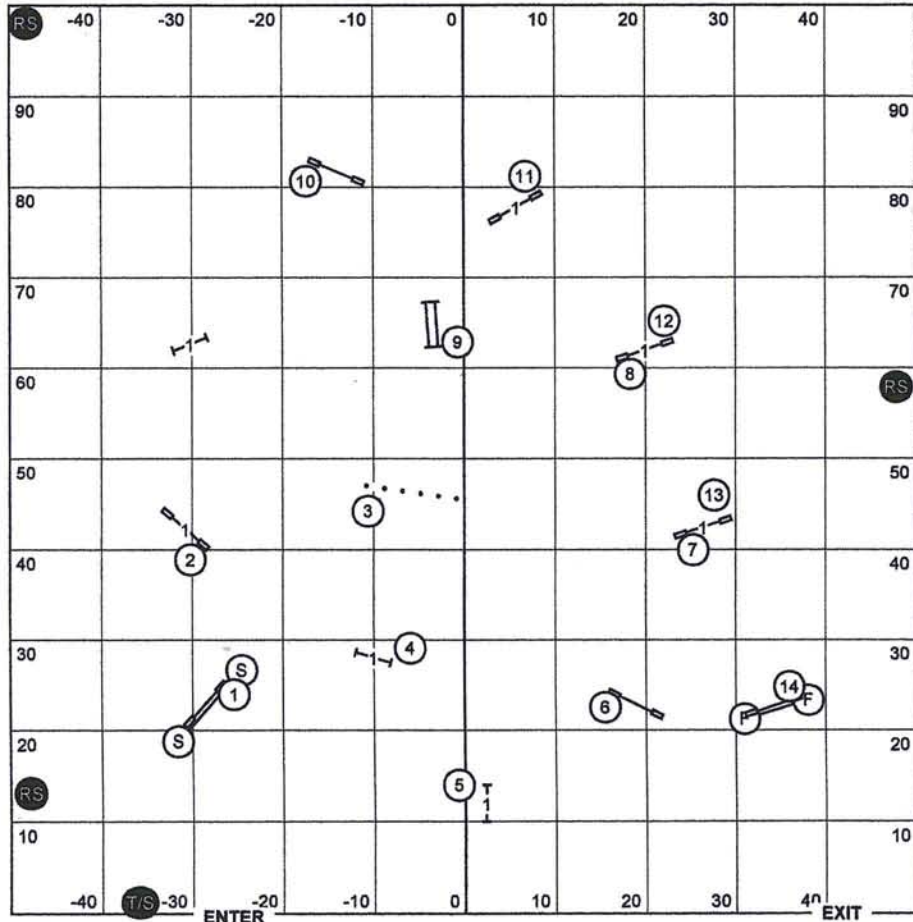

Golden Retriever Club of San Diego
Agility Trial
Saturday, January 18, 2014

Master/Excellent Standard
Ring - 100' X 100'

Judge - Candy Nettles

Please enter when the dog in the ring is at # 15 Triple Jump

Golden Retriever Club of San Diego
Agility Trial
Saturday, January 18, 2014

Master/Excellent JWW
Ring - 100' X 100'

Judge - Candy Nettles

Please enter when the dog in the ring is at # 18

Golden Retriever Club of San Diego
 Agility Trial
 Saturday, January 18, 2014

Open Standard
 Ring - 100' X 100'
 Judge - Candy Nettles

Golden Retriever Club of San Diego
 Agility Trial
 Saturday, January 18, 2014

Open JWW
 Ring - 100' X 100'
 Judge - Candy Nettles

Golden Retriever Club of San Diego
Agility Trial
Saturday, January 18, 2014

Novice JWW
Ring - 100' X 100'

Judge - Candy Nettles

Please enter when the dog in the ring is at # 12

Golden Retriever Club of San Diego
Agility Trial
Saturday, January 18, 2014

Novice Standard
Ring - 100' X 100'