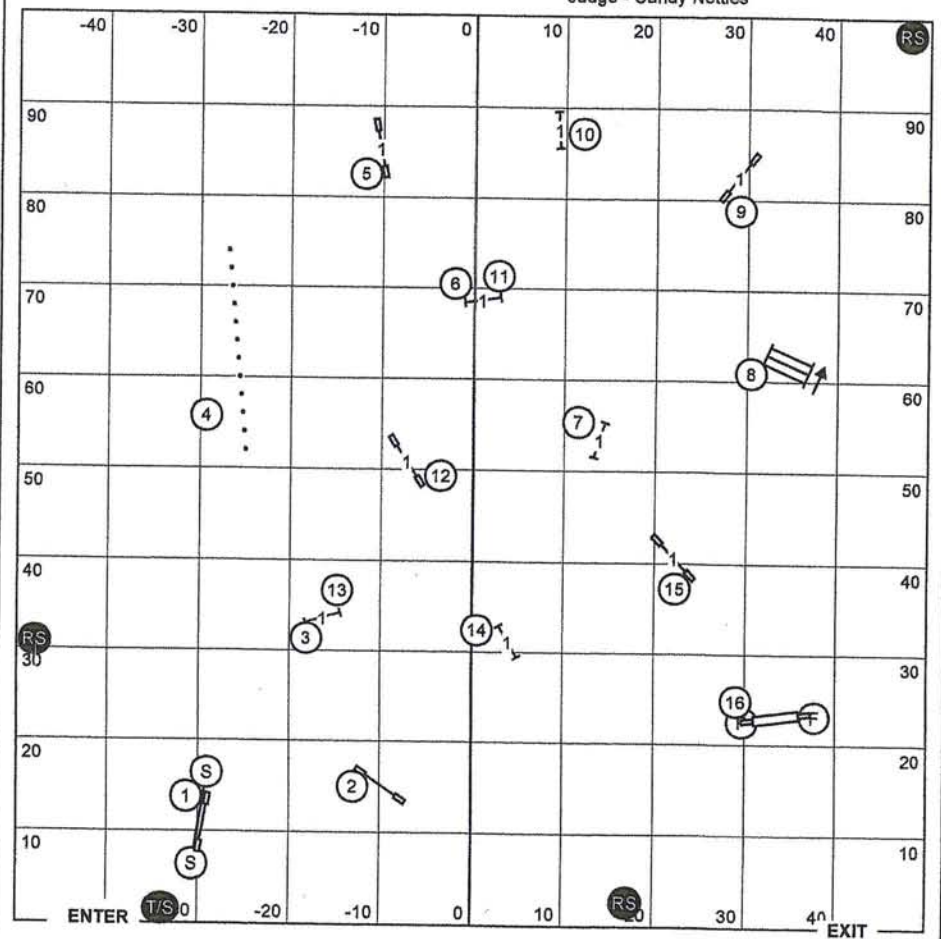

Please enter when the dog in the ring is at # 17 Teeter

Golden Retriever Club of San Diego
Agility Trial
Sunday, January 19, 2014

Master/Excellent JWW
Ring - 100' X 100'

Judge - Candy Nettles

Please enter when the dog in the ring is at # 17

Golden Retriever Club of San Diego
 Agility Trial
 Sunday, January 19, 2014

Open Standard
 Ring - 100' X 100'

Judge - Candy Nettles

Please enter when the dog in the ring is at #13 Teeter

Golden Retriever Club of San Diego
 Agility Trial
 Sunday, January 19, 2014

Open JWW
 Ring - 100' X 100'

Judge - Candy Nettles

Please enter when the dog in the ring is at # 14

Golden Retriever Club of San Diego
 Agility Trial
 Sunday, January 19, 2014

Novice Standard
 Ring - 100' X 100'