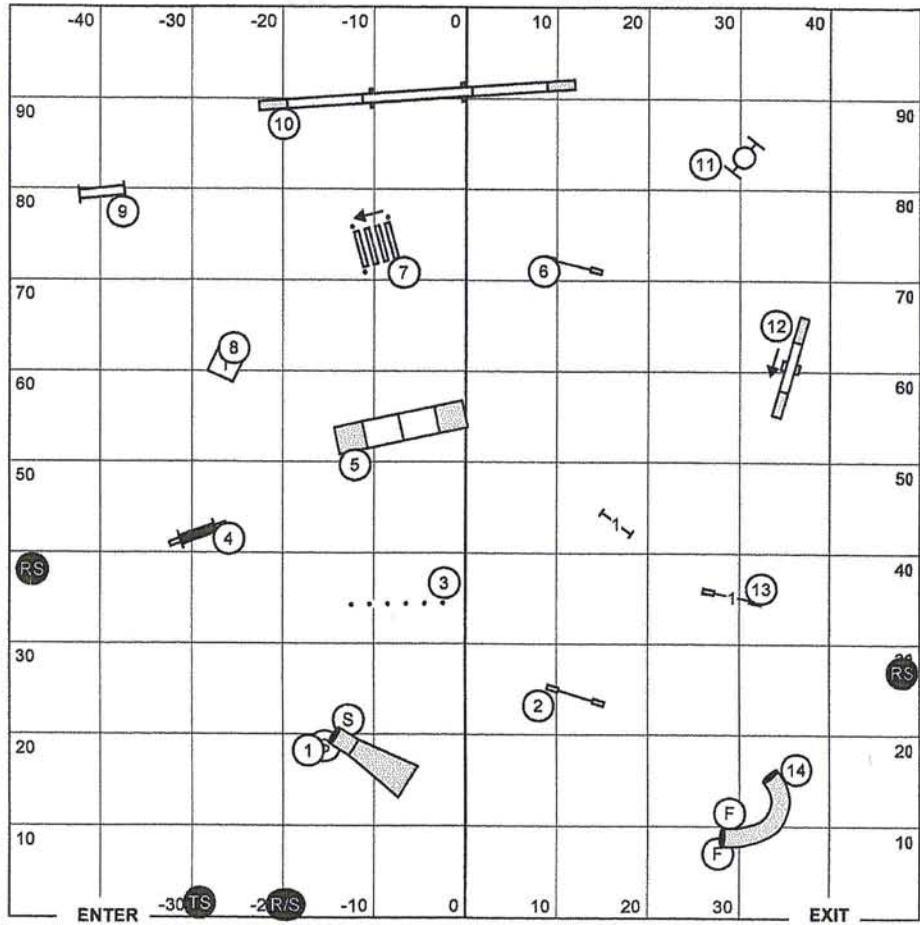

Golden Retriever Club of San Diego
 Agility Trial
 Sunday, January 19, 2014

Open Standard
 Ring - 100' X 100'

Judge - Candy Nettles

Please enter when the dog in the ring is at #13 Teeter

Golden Retriever Club of San Diego
 Agility Trial
 Sunday, January 19, 2014

Open JWW
 Ring - 100' X 100'

Judge - Candy Nettles

Please enter when the dog in the ring is at # 14

Golden Retriever Club of San Diego
 Agility Trial
 Sunday, January 19, 2014

Novice Standard
 Ring - 100' X 100'

Judge - Candy Nettles

Golden Retriever Club of San Diego
 Agility Trial
 Sunday, January 19, 2014

Novice JWW
 Ring - 100' X 100'

Judge - Candy Nettles