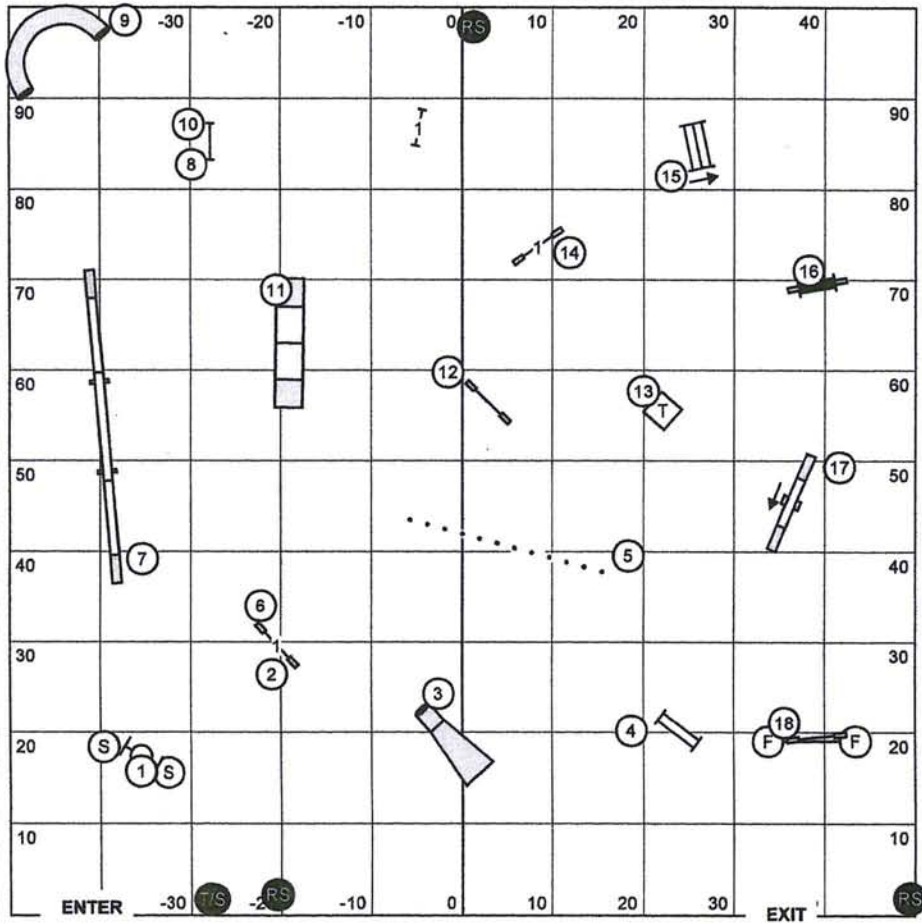

Golden Retriever Club of San Diego
Agility Trial
Saturday, January 18, 2014

Master/Excellent Standard
Ring - 100' X 100'

Judge - Candy Nettles

Please enter when the dog in the ring is at # 15 Triple Jump

Golden Retriever Club of San Diego
Agility Trial
Saturday, January 18, 2014

Master/Excellent JWW
Ring - 100' X 100'

Judge - Candy Nettles

Please enter when the dog in the ring is at # 18

Golden Retriever Club of San Diego
 Agility Trial
 Saturday, January 18, 2014

Open Standard
 Ring - 100' X 100'
 Judge - Candy Nettles

Golden Retriever Club of San Diego
 Agility Trial
 Saturday, January 18, 2014

Open JWW
 Ring - 100' X 100'
 Judge - Candy Nettles

Golden Retriever Club of San Diego
Agility Trial
Saturday, January 18, 2014

Judge - Candy Nettles

Please enter when the dog in the ring is at # 12 Panel Jump

Golden Retriever Club of San Diego
Agility Trial
Sunday, January 19, 2014

Master/Excellent Standard
Ring - 100' X 100'

Judge - Candy Nettles