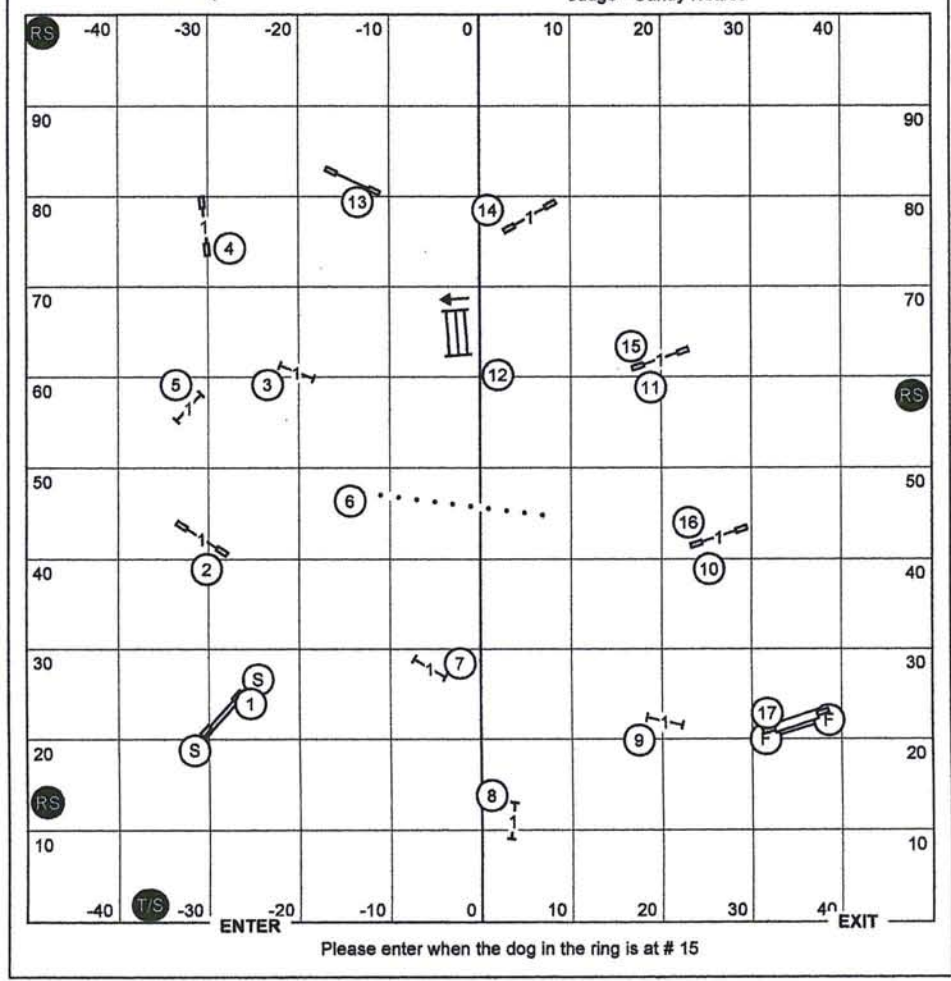

Golden Retriever Club of San Diego
Agility Trial
Saturday, January 18, 2014

Master/Excellent Standard
Ring - 100' X 100'

Judge - Candy Nettles

Please enter when the dog in the ring is at # 15 Triple Jump

Golden Retriever Club of San Diego
Agility Trial
Saturday, January 18, 2014

Master/Excellent JWW
Ring - 100' X 100'

Judge - Candy Nettles

Please enter when the dog in the ring is at # 18

Golden Retriever Club of San Diego
 Agility Trial
 Saturday, January 18, 2014

Open Standard
 Ring - 100' X 100'
 Judge - Candy Nettles

Golden Retriever Club of San Diego
 Agility Trial
 Saturday, January 18, 2014

Open JWW
 Ring - 100' X 100'
 Judge - Candy Nettles

Golden Retriever Club of San Diego
Agility Trial
Saturday, January 18, 2014

Novice JWW
Ring - 100' X 100'

Judge - Candy Nettles

Please enter when the dog in the ring is at # 12

Golden Retriever Club of San Diego
Agility Trial
Saturday, January 18, 2014

Novice Standard
Ring - 100' X 100'