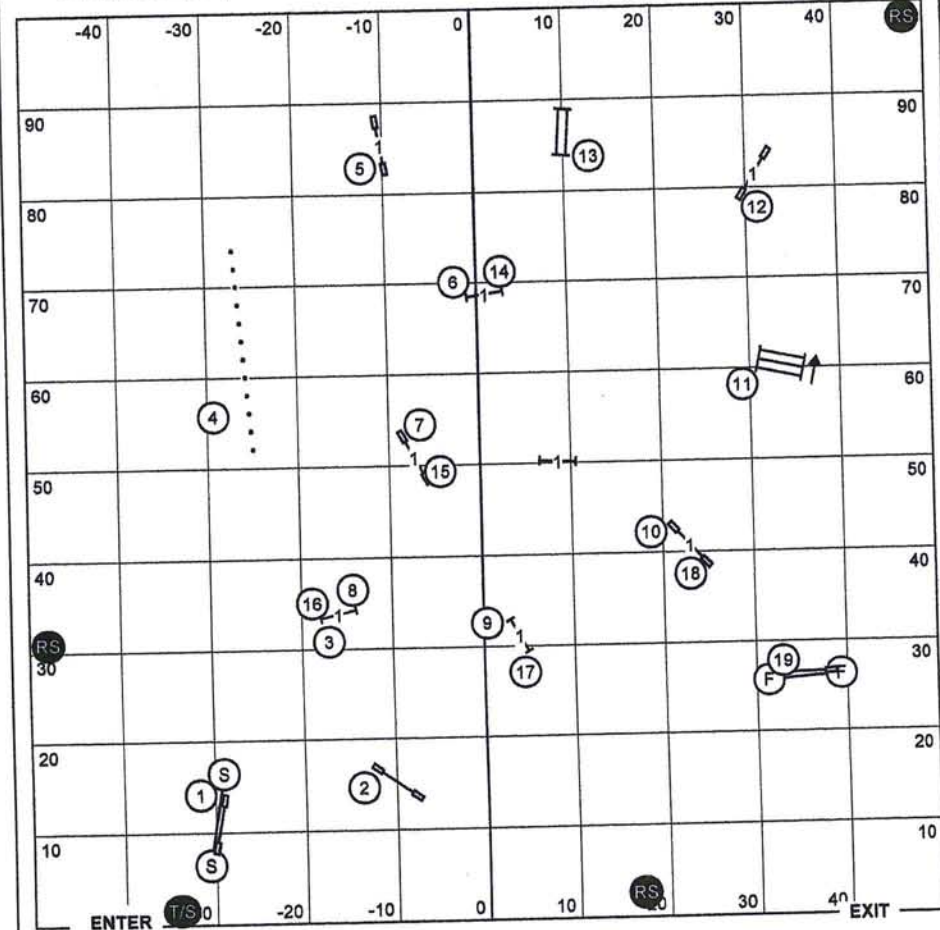

Judge - Candy Nettles

Please enter when the dog in the ring is at # 12 Panel Jump

Golden Retriever Club of San Diego
Agility Trial
Sunday, January 19, 2014

Master/Excellent Standard
Ring - 100' X 100'

Judge - Candy Nettles

Please enter when the dog in the ring is at # 17 Teeter

Golden Retriever Club of San Diego
Agility Trial
Sunday, January 19, 2014

Master/Excellent JWW
Ring - 100' X 100'

Judge - Candy Nettles

Please enter when the dog in the ring is at # 17

Golden Retriever Club of San Diego
 Agility Trial
 Sunday, January 19, 2014

Open Standard
 Ring - 100' X 100'

Judge - Candy Nettles

Please enter when the dog in the ring is at #13 Teeter

Golden Retriever Club of San Diego
 Agility Trial
 Sunday, January 19, 2014