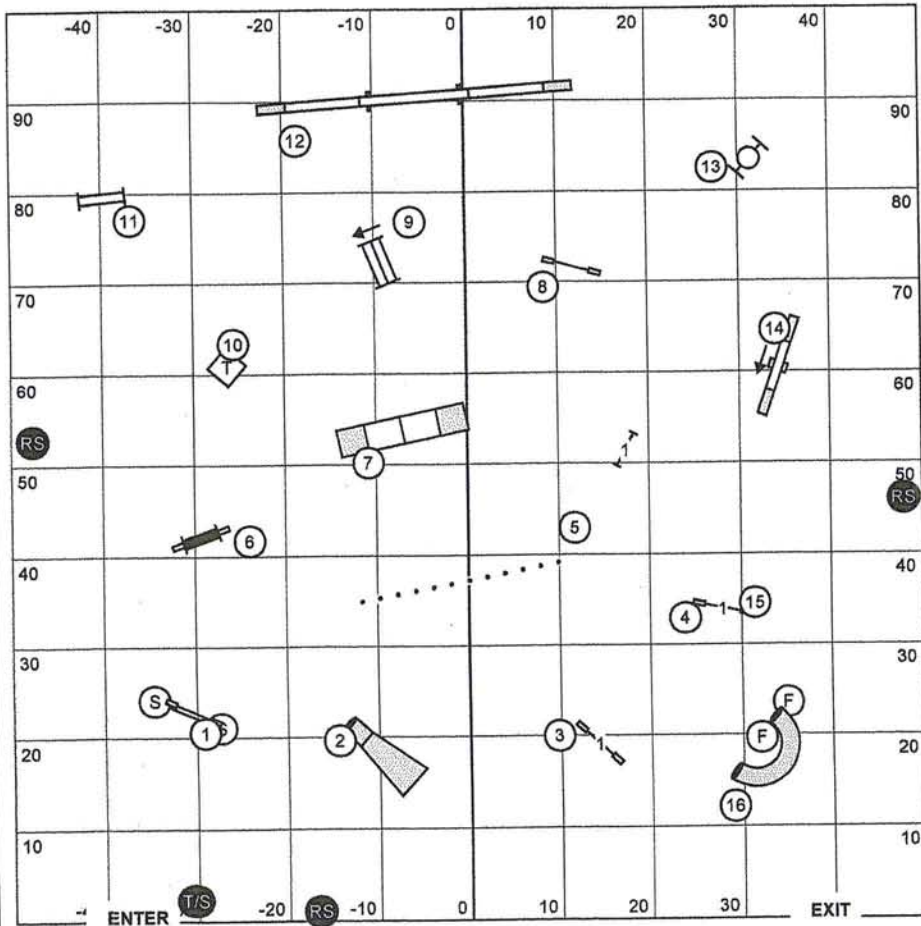

Judge - Candy Nettles

Please enter when the dog in the ring is at # 12 Panel Jump

Golden Retriever Club of San Diego
Agility Trial
Sunday, January 19, 2014

Master/Excellent Standard
Ring - 100' X 100'

Judge - Candy Nettles

Please enter when the dog in the ring is at # 17 Teeter

Golden Retriever Club of San Diego
Agility Trial
Sunday, January 19, 2014

Master/Excellent JWW
Ring - 100' X 100'

Judge - Candy Nettles

Please enter when the dog in the ring is at # 17

Golden Retriever Club of San Diego
 Agility Trial
 Sunday, January 19, 2014

Open Standard
 Ring - 100' X 100'

Judge - Candy Nettles

Please enter when the dog in the ring is at #13 Teeter

Golden Retriever Club of San Diego
 Agility Trial
 Sunday, January 19, 2014