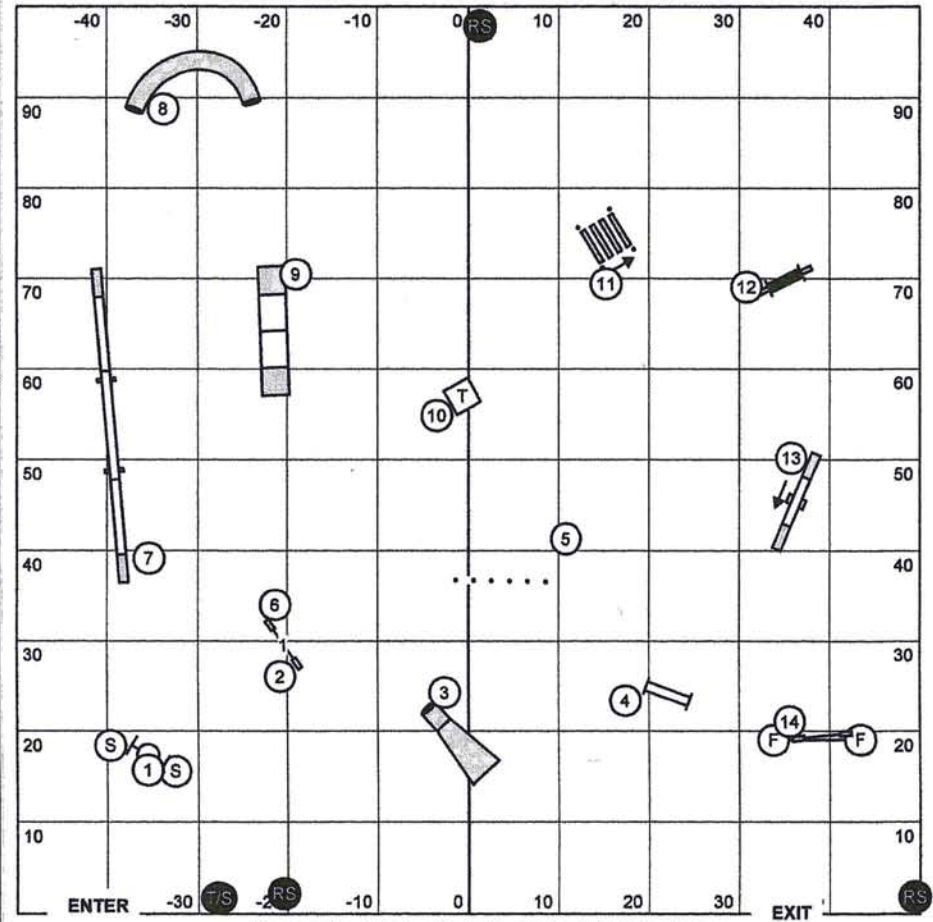

Open Standard
 Ring - 100' X 100'
 Judge - Candy Nettles

Golden Retriever Club of San Diego
 Agility Trial
 Saturday, January 18, 2014

Open JWW
 Ring - 100' X 100'
 Judge - Candy Nettles

Golden Retriever Club of San Diego
Agility Trial
Saturday, January 18, 2014

Novice JWW
Ring - 100' X 100'

Judge - Candy Nettles

Please enter when the dog in the ring is at # 12

Golden Retriever Club of San Diego
Agility Trial
Saturday, January 18, 2014

Novice Standard
Ring - 100' X 100'

Judge - Candy Nettles

Please enter when the dog in the ring is at # 12 Panel Jump

Golden Retriever Club of San Diego
Agility Trial
Sunday, January 19, 2014

Master/Excellent Standard
Ring - 100' X 100'

Judge - Candy Nettles

Please enter when the dog in the ring is at # 17 Teeter

Golden Retriever Club of San Diego
Agility Trial
Sunday, January 19, 2014

Master/Excellent JWW
Ring - 100' X 100'

Judge - Candy Nettles

Please enter when the dog in the ring is at # 17