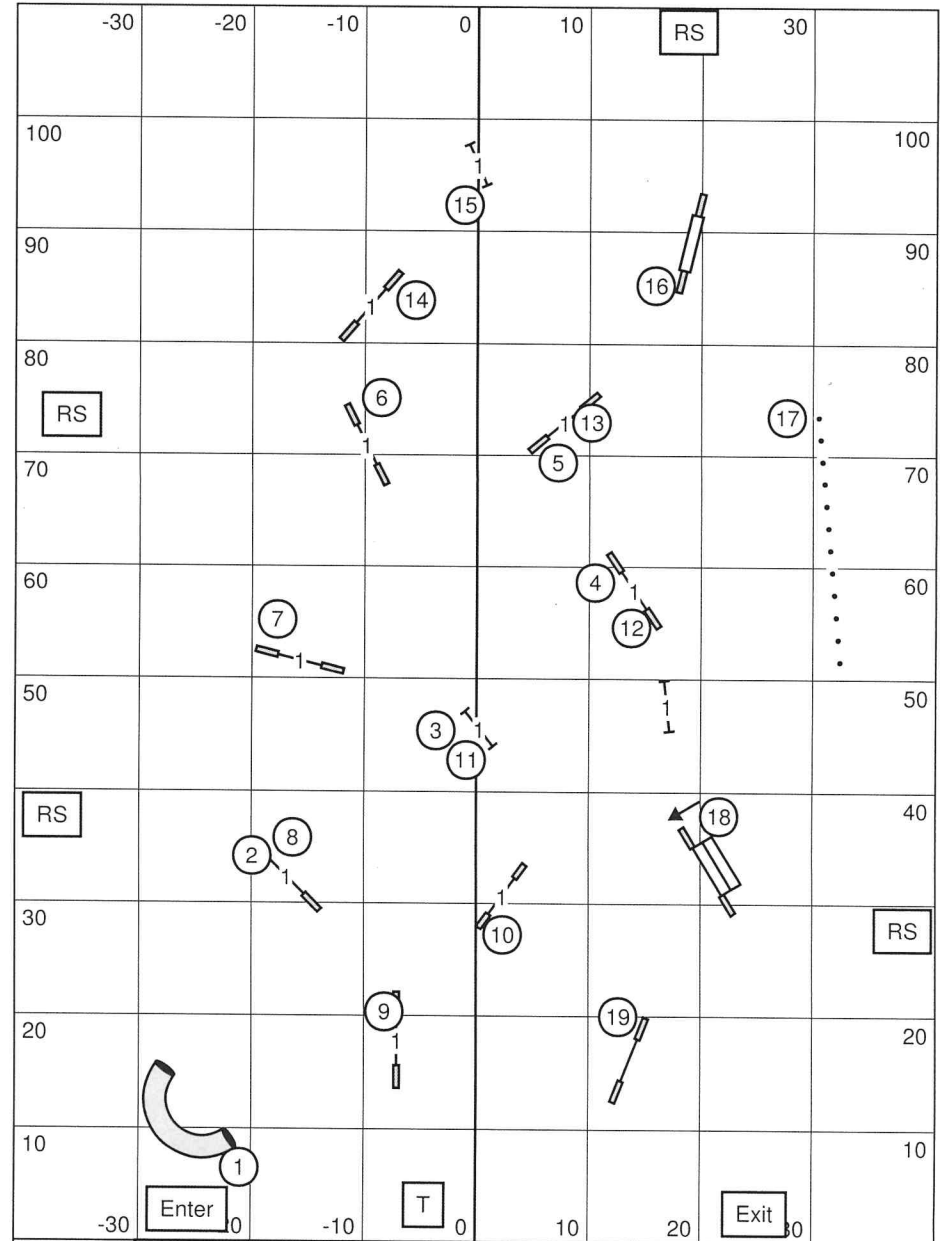

**EXC** Agility Club of San Diego Pt. Loma, CA Outside on Grass  
Exc STD Saturday March 29, 2014 E-Timing Craig Josling **STD**

**EXC** Agility Club of San Diego Pt. Loma, CA Outside on Grass  
Exc JWW Saturday March 29, 2014 E-Timing Craig Josling **JWW**

**EXC** Agility Club of San Diego Pt. Loma, CA Outside on Grass  
Exc STD Sunday March 30, 2014 E-Timing Craig Josling **STD**

**EXC** Agility Club of San Diego Pt. Loma, CA Outside on Grass  
Exc JWW Sunday March 30, 2014 E-Timing Craig Josling **JWW**