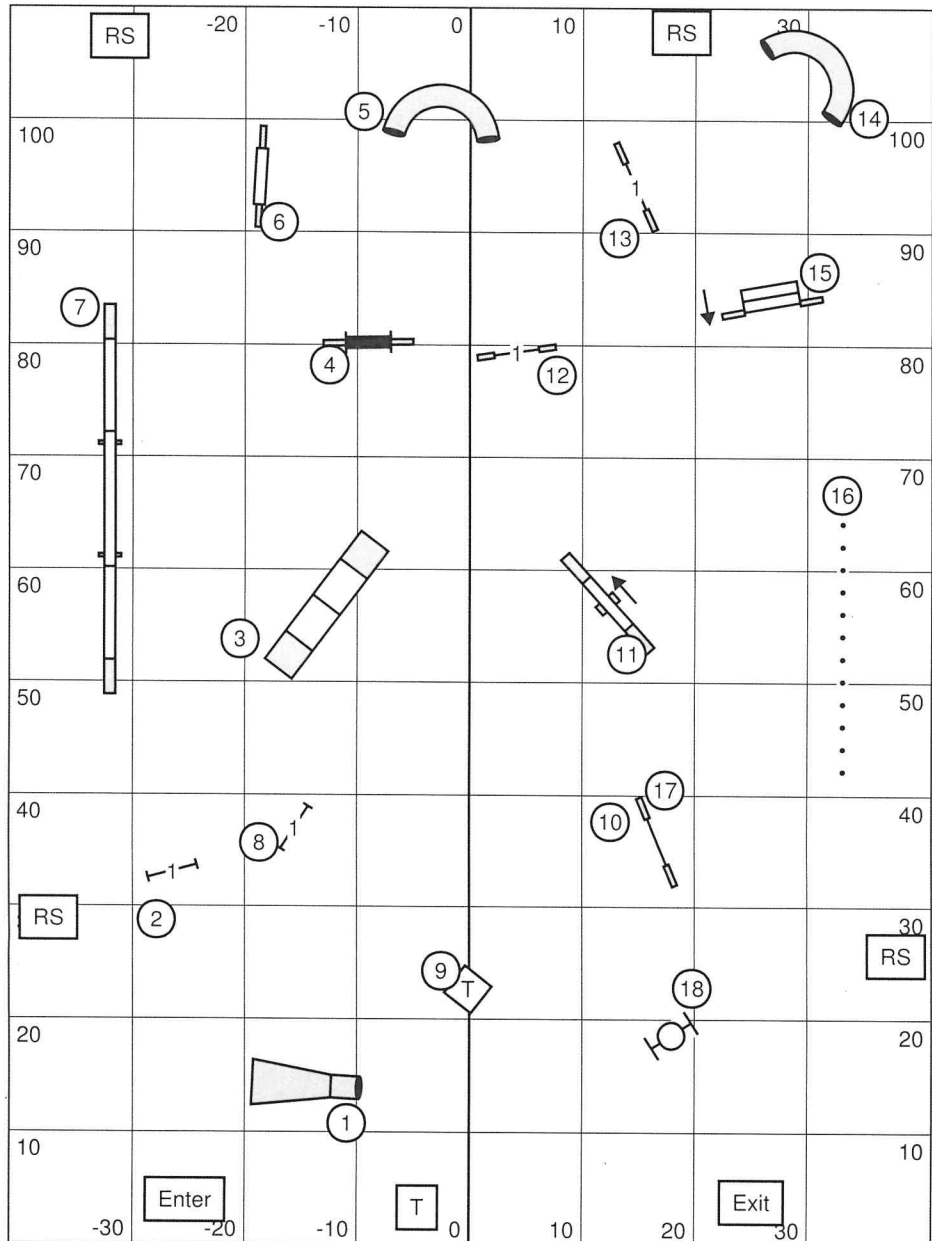

**EXC** Agility Club of San Diego Pt. Loma, CA Outside on Grass  
Exc STD Saturday March 29, 2014 E-Timing Craig Josling **STD**

**EXC** Agility Club of San Diego Pt. Loma, CA Outside on Grass  
Exc JWW Saturday March 29, 2014 E-Timing Craig Josling **JWW**

**EXC** Agility Club of San Diego Pt. Loma, CA Outside on Grass  
Exc STD Sunday March 30, 2014 E-Timing Craig Josling **STD**

**EXC** Agility Club of San Diego Pt. Loma, CA Outside on Grass  
Exc JWW Sunday March 30, 2014 E-Timing Craig Josling **JWW**