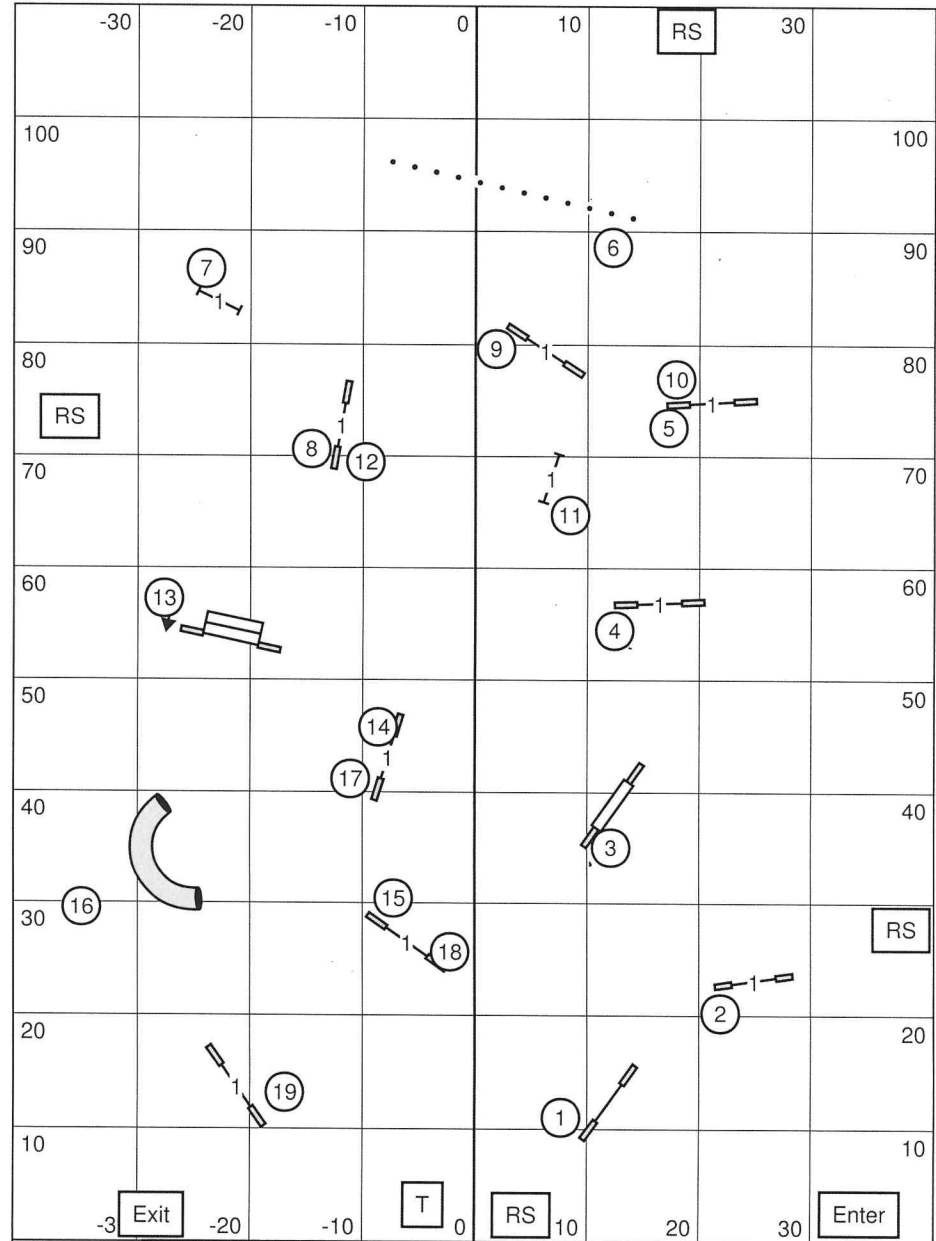

**EXC** Agility Club of San Diego Pt. Loma, CA Outside on Grass  
Exc STD Saturday March 29, 2014 E-Timing Craig Josling **STD**

**EXC** Agility Club of San Diego Pt. Loma, CA Outside on Grass  
Exc JWW Saturday March 29, 2014 E-Timing Craig Josling **JWW**

**EXC** Agility Club of San Diego Pt. Loma, CA Outside on Grass  
Exc STD Sunday March 30, 2014 E-Timing Craig Josling **STD**

**EXC** Agility Club of San Diego Pt. Loma, CA Outside on Grass  
Exc JWW Sunday March 30, 2014 E-Timing Craig Josling **JWW**