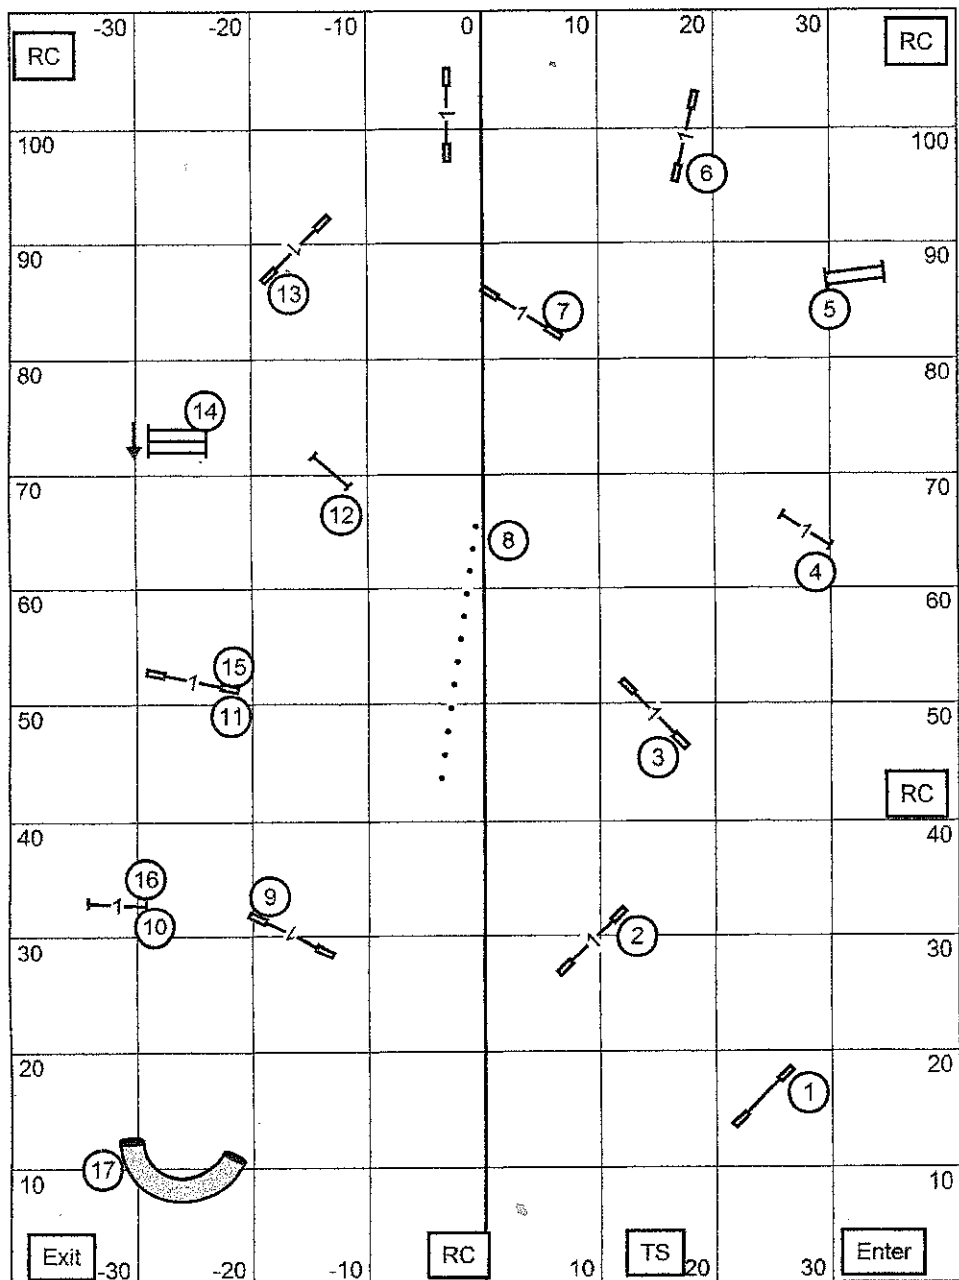

Aztec Doberman Pinscher Club of San Diego
SUNDAY SEPT. 29, 2013 - MASTER/EXC JWW
Judge - Diane D. Fyfe

Aztec Doberman Pinscher Club of San Diego
SUNDAY SEPT. 29, 2013 - OPEN JWW
Judge - Diane D. Fyfe