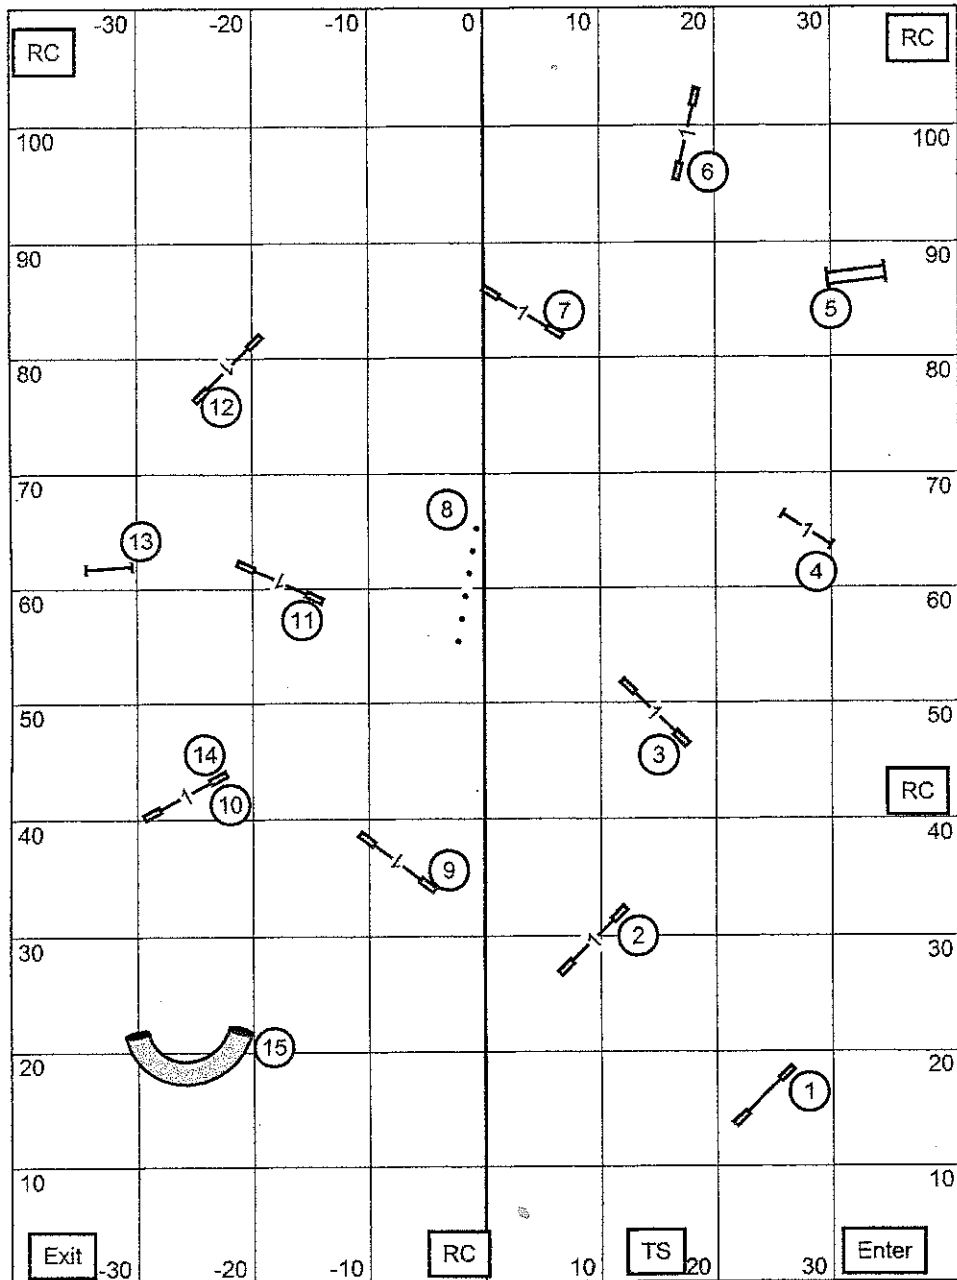

Aztec Doberman Pinscher Club of San Diego
SUNDAY SEPT. 29, 2013 - OPEN JWW
Judge - Diane D. Fyfe

Aztec Doberman Pinscher Club of San Diego
SUNDAY SEPT. 29, 2013 - NOVICE JWW
Judge - Diane D. Fyfe