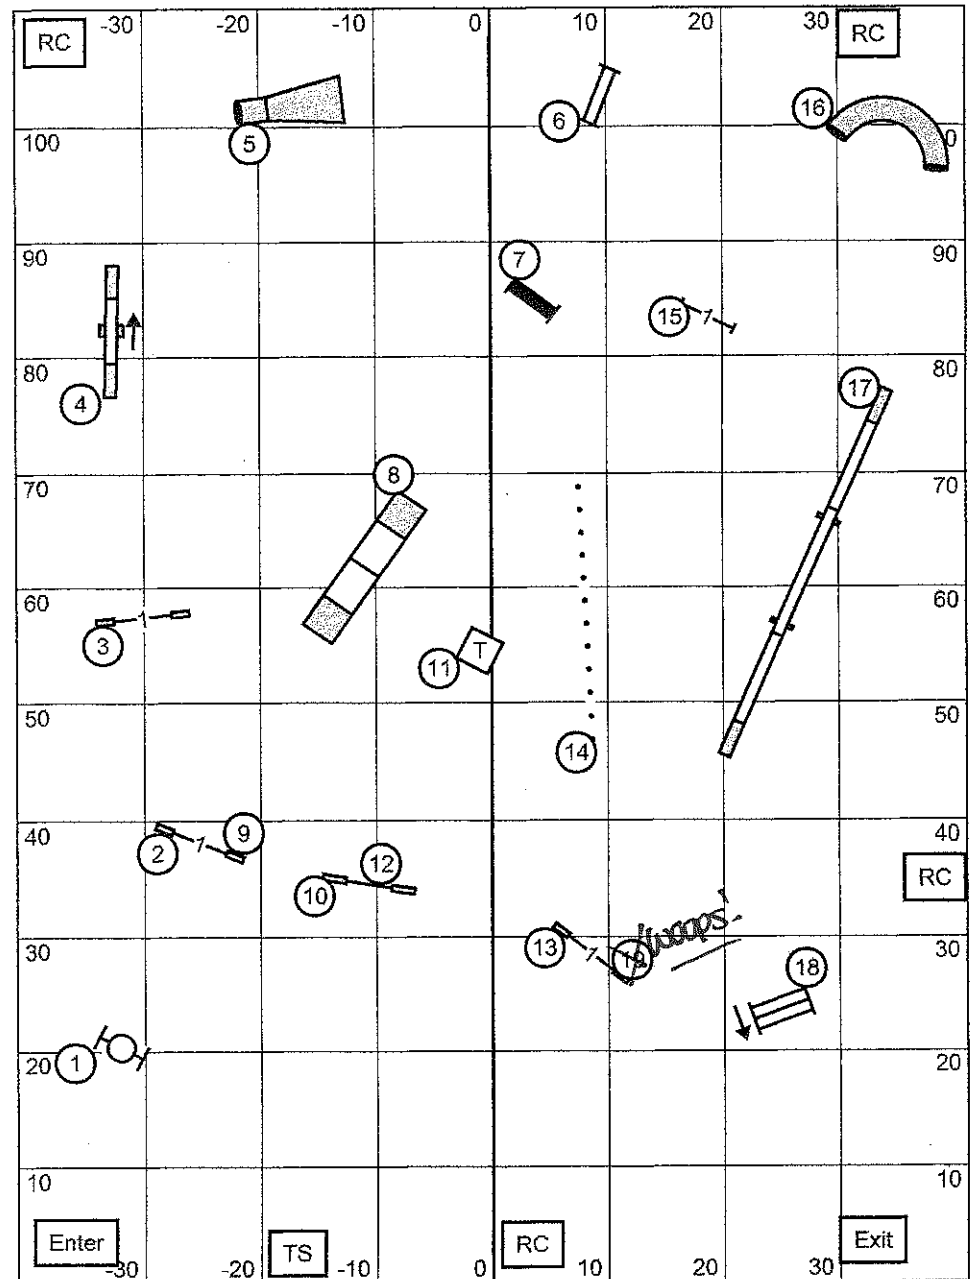

Aztec Doberman Pinscher Club of San Diego
SATURDAY SEPT. 28, 2013 - MASTER/EXC STANDARD
Judge - Diane D. Fyfe

Aztec Doberman Pinscher Club of San Diego
SATURDAY SEPT. 28, 2013 - OPEN STANDARD
Judge - Diane D. Fyfe