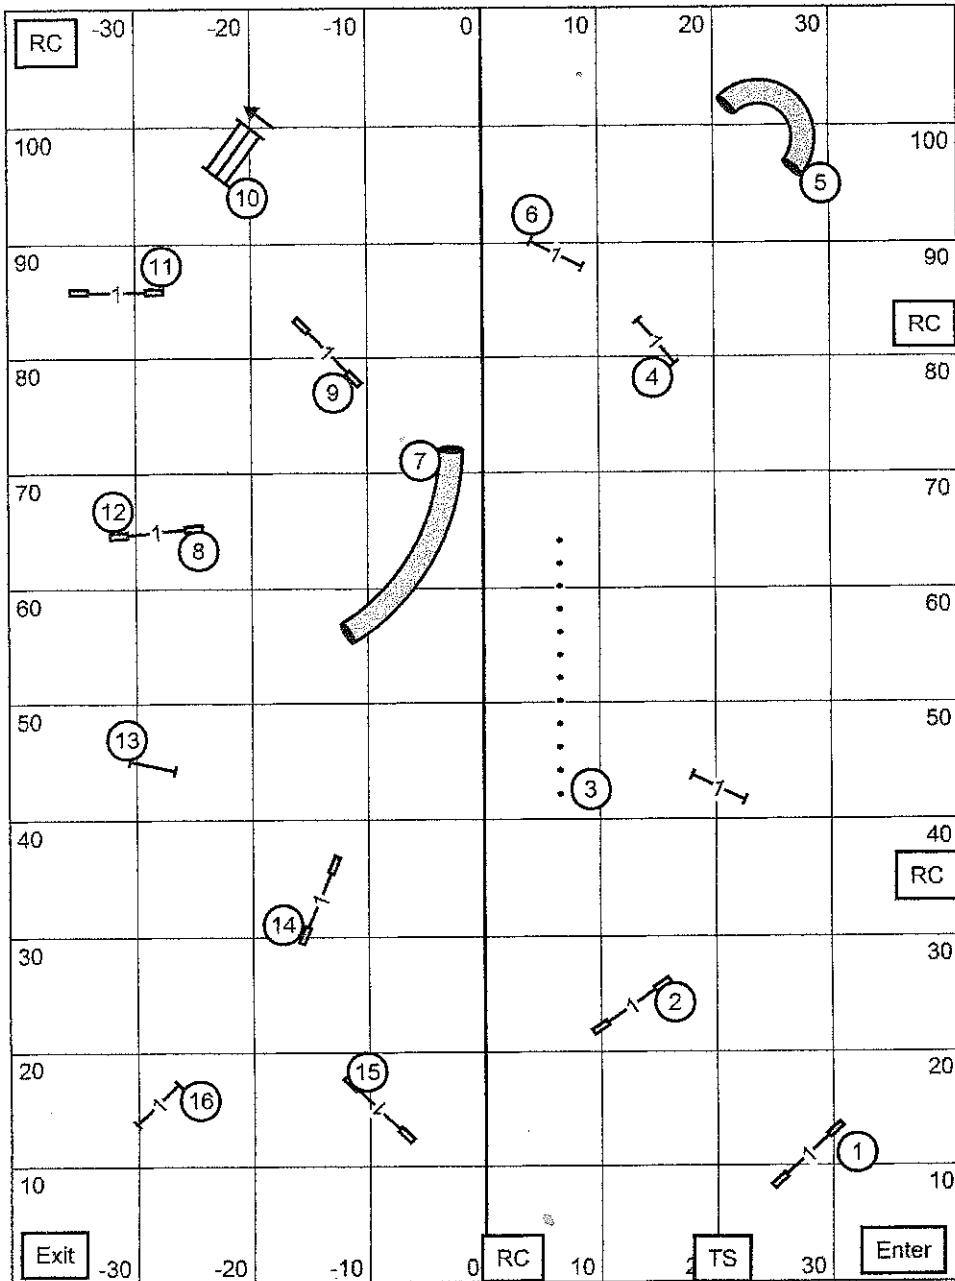

Aztec Doberman Pinscher Club of San Diego
SATURDAY SEPT. 28, 2013 - MASTER/EXC JWW
Judge - Diane D. Fyfe

Aztec Doberman Pinscher Club of San Diego
SATURDAY SEPT. 28, 2013 - OPEN JWW
Judge - Diane D. Fyfe