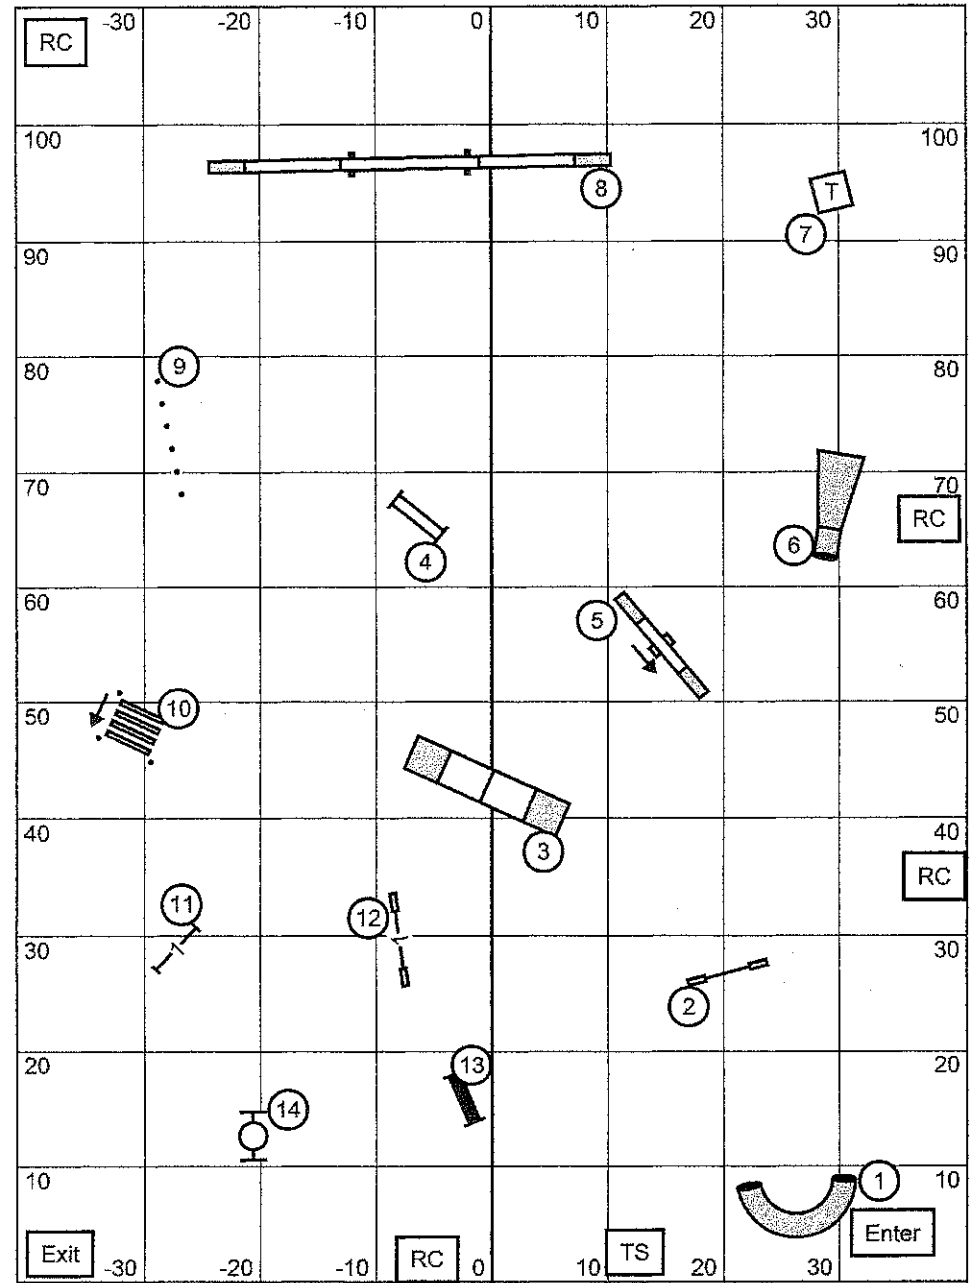

Aztec Doberman Pinscher Club of San Diego
SUNDAY SEPT. 29, 2013 - OPEN STANDARD
Judge - Diane D. Fyfe

Aztec Doberman Pinscher Club of San Diego
SUNDAY SEPT. 29, 2013 - NOVICE STANDARD
Judge - Diane D. Fyfe