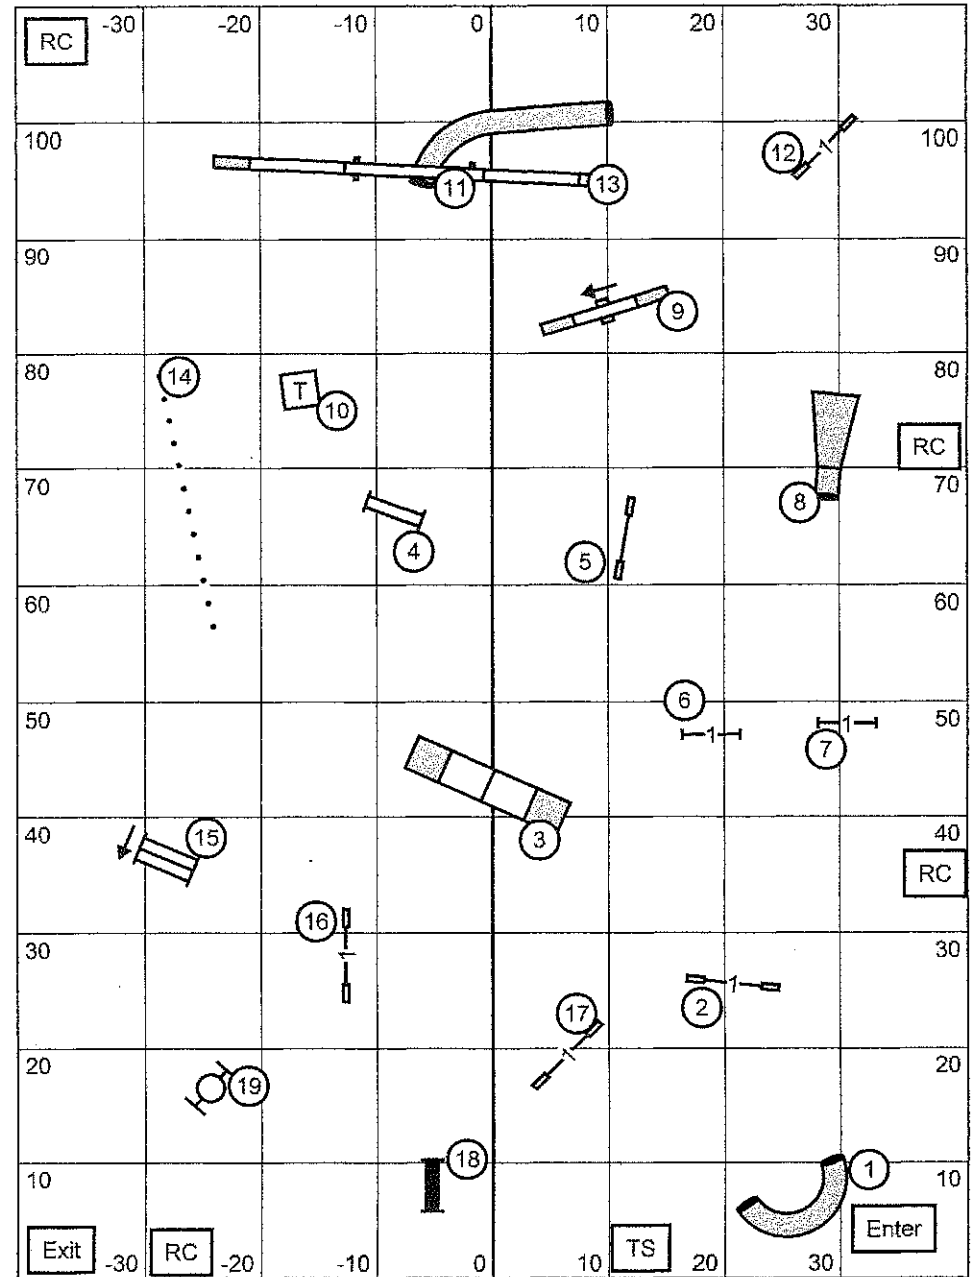

Aztec Doberman Pinscher Club of San Diego
SATURDAY SEPT. 28, 2013 - NOVICE STANDARD
Judge - Diane D. Fyfe

Aztec Doberman Pinscher Club of San Diego
SUNDAY SEPT. 29, 2013 - MASTER/EXC STANDARD
Judge - Diane D. Fyfe