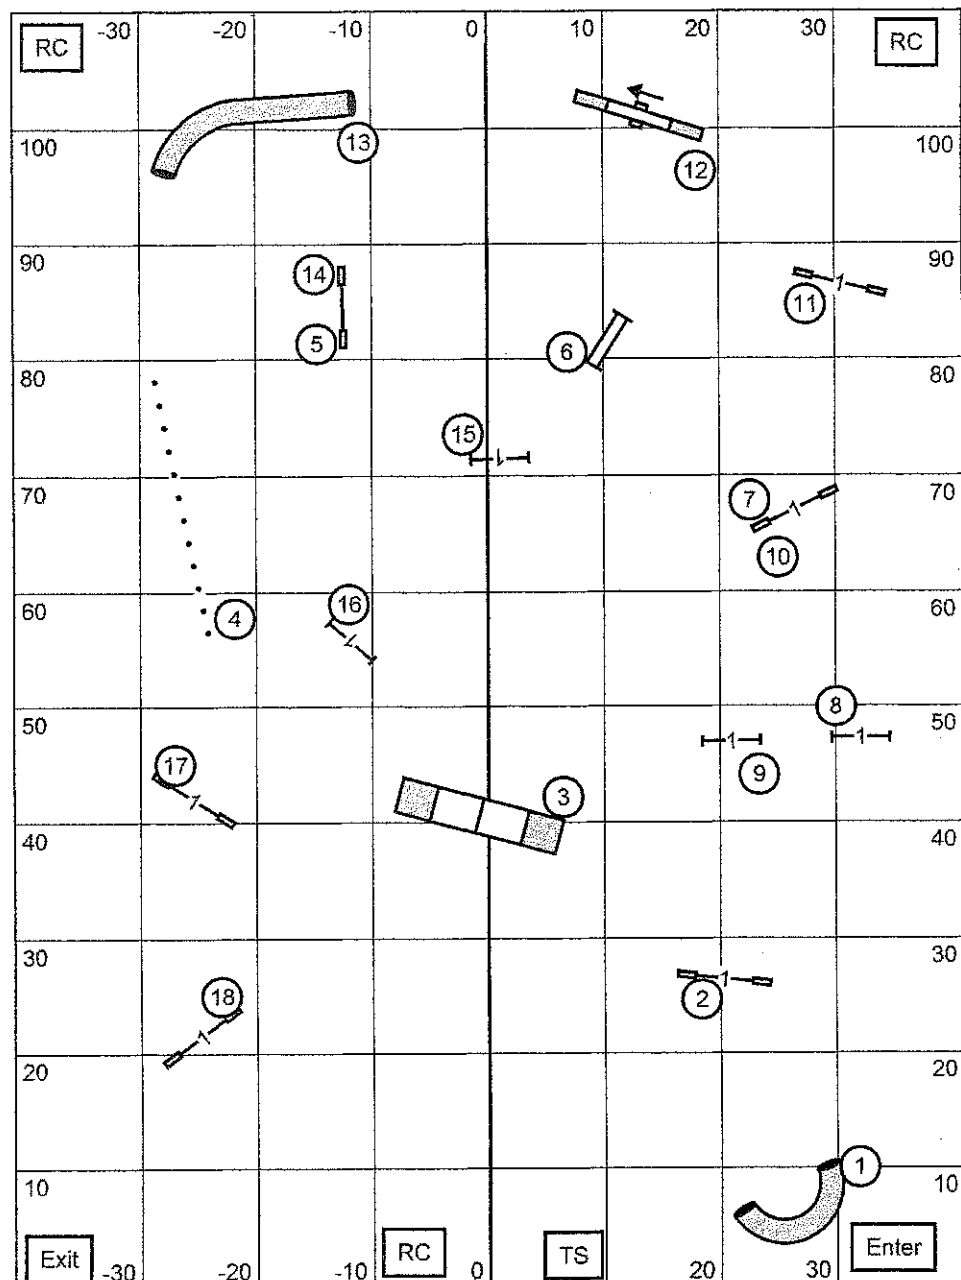

Aztec Doberman Pinscher Club of San Diego
 SATURDAY SEPT. 28, 2013 - T2B
 Judge - Diane D. Fyfe

Aztec Doberman Pinscher Club of San Diego
 SUNDAY SEPT. 29, 2013 - T2B
 Judge - Diane D. Fyfe

Aztec Doberman Pinscher Club of San Diego
 SATURDAY SEPT. 28, 2013 - MASTER/EXC JWW
 Judge - Diane D. Fyfe