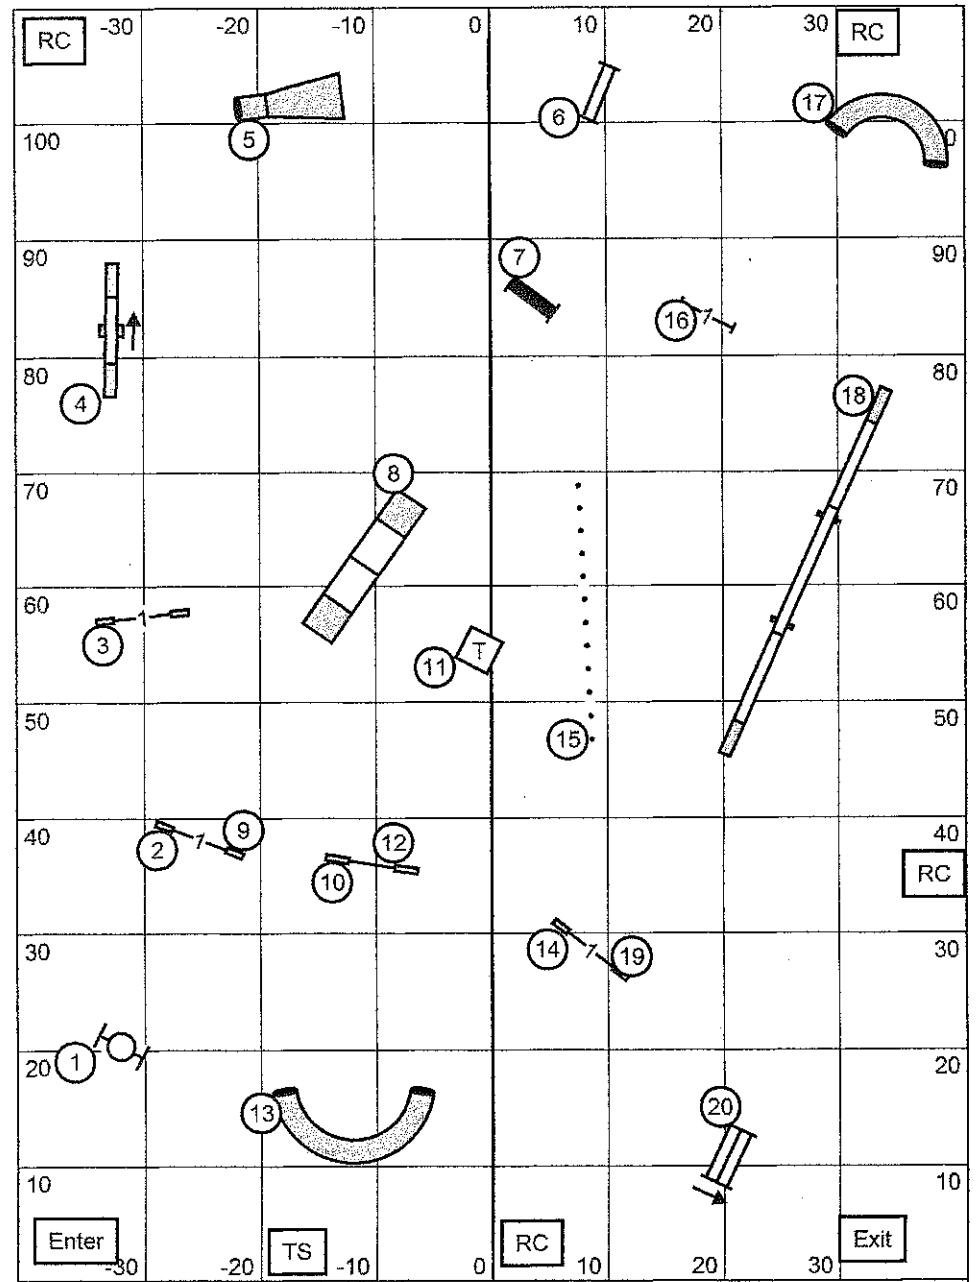

Aztec Doberman Pinscher Club of San Diego
 SATURDAY SEPT. 28, 2013 - T2B
 Judge - Diane D. Fyfe

Aztec Doberman Pinscher Club of San Diego
 SUNDAY SEPT. 29, 2013 - T2B
 Judge - Diane D. Fyfe

Aztec Doberman Pinscher Club of San Diego
 SATURDAY SEPT. 28, 2013 - MASTER/EXC JWW
 Judge - Diane D. Fyfe