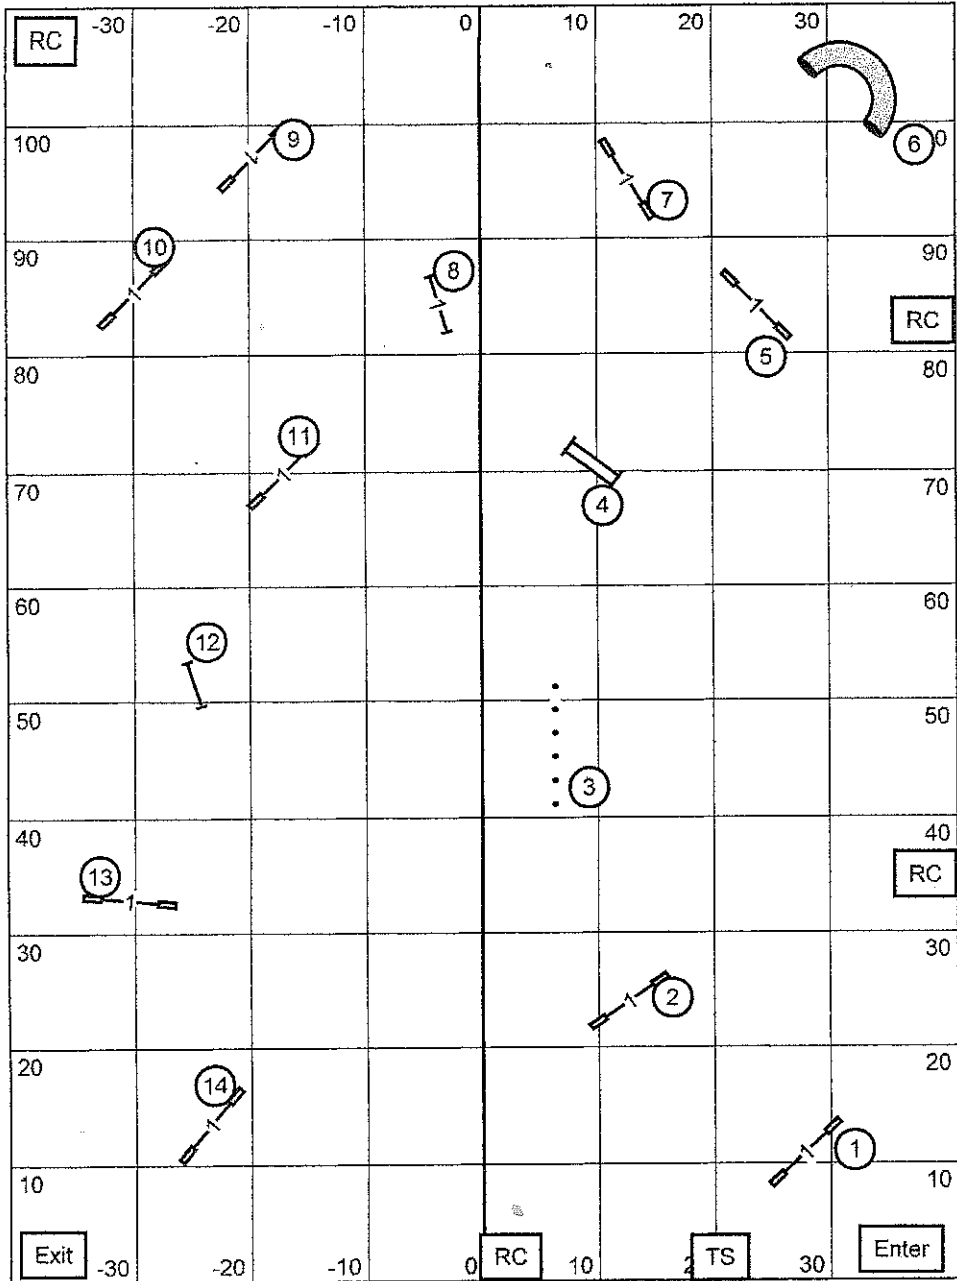

Aztec Doberman Pinscher Club of San Diego
SATURDAY SEPT. 28, 2013 - OPEN JWW
Judge - Diane D. Fyfe

Aztec Doberman Pinscher Club of San Diego
SATURDAY SEPT. 28, 2013 - NOVICE JWW
Judge - Diane D. Fyfe