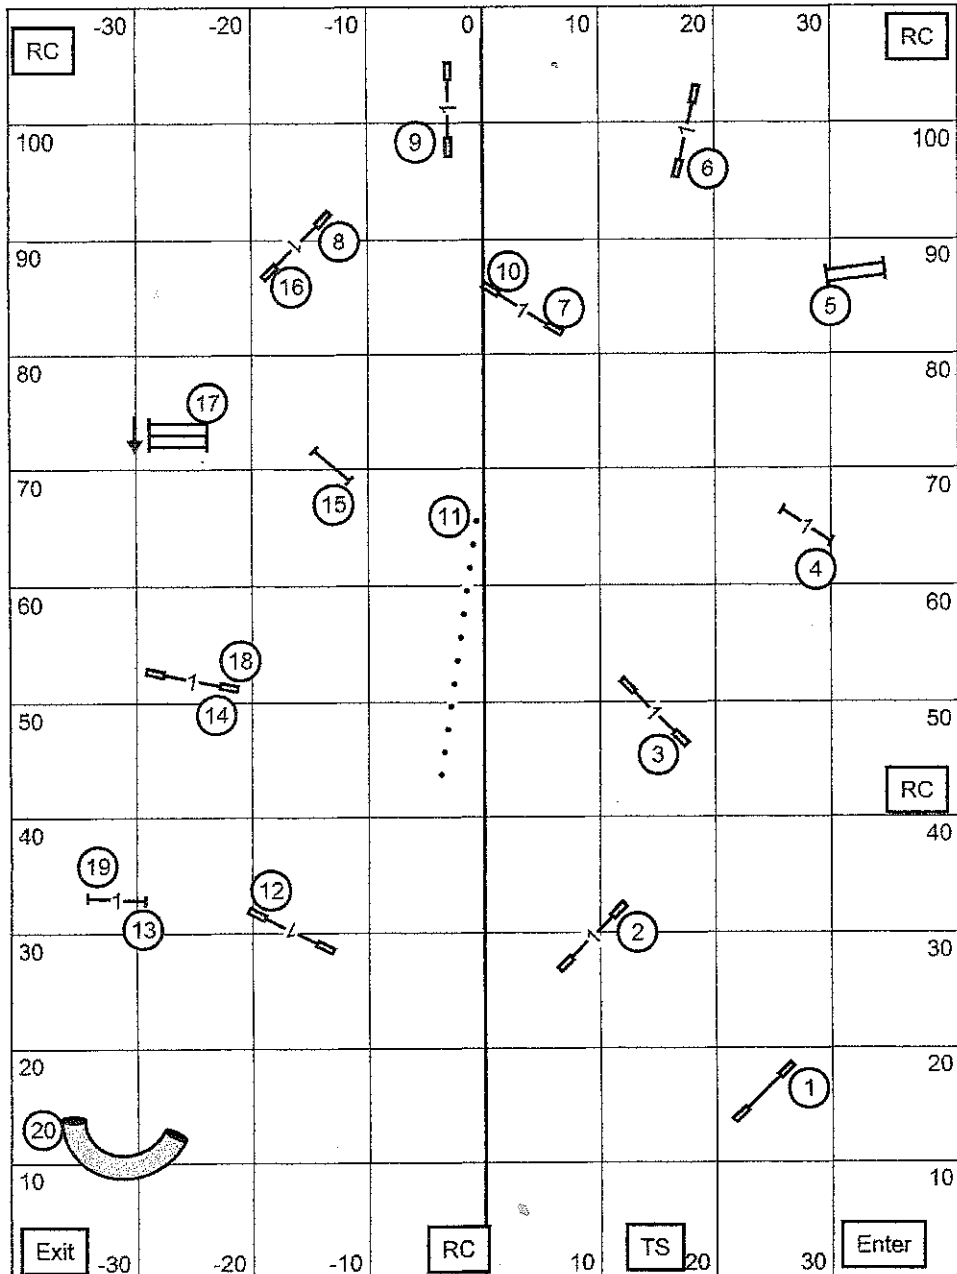

Aztec Doberman Pinscher Club of San Diego
SATURDAY SEPT. 28, 2013 - NOVICE JWW
Judge - Diane D. Fyfe

Aztec Doberman Pinscher Club of San Diego
SUNDAY SEPT. 29, 2013 - MASTER/EXC JWW
Judge - Diane D. Fyfe