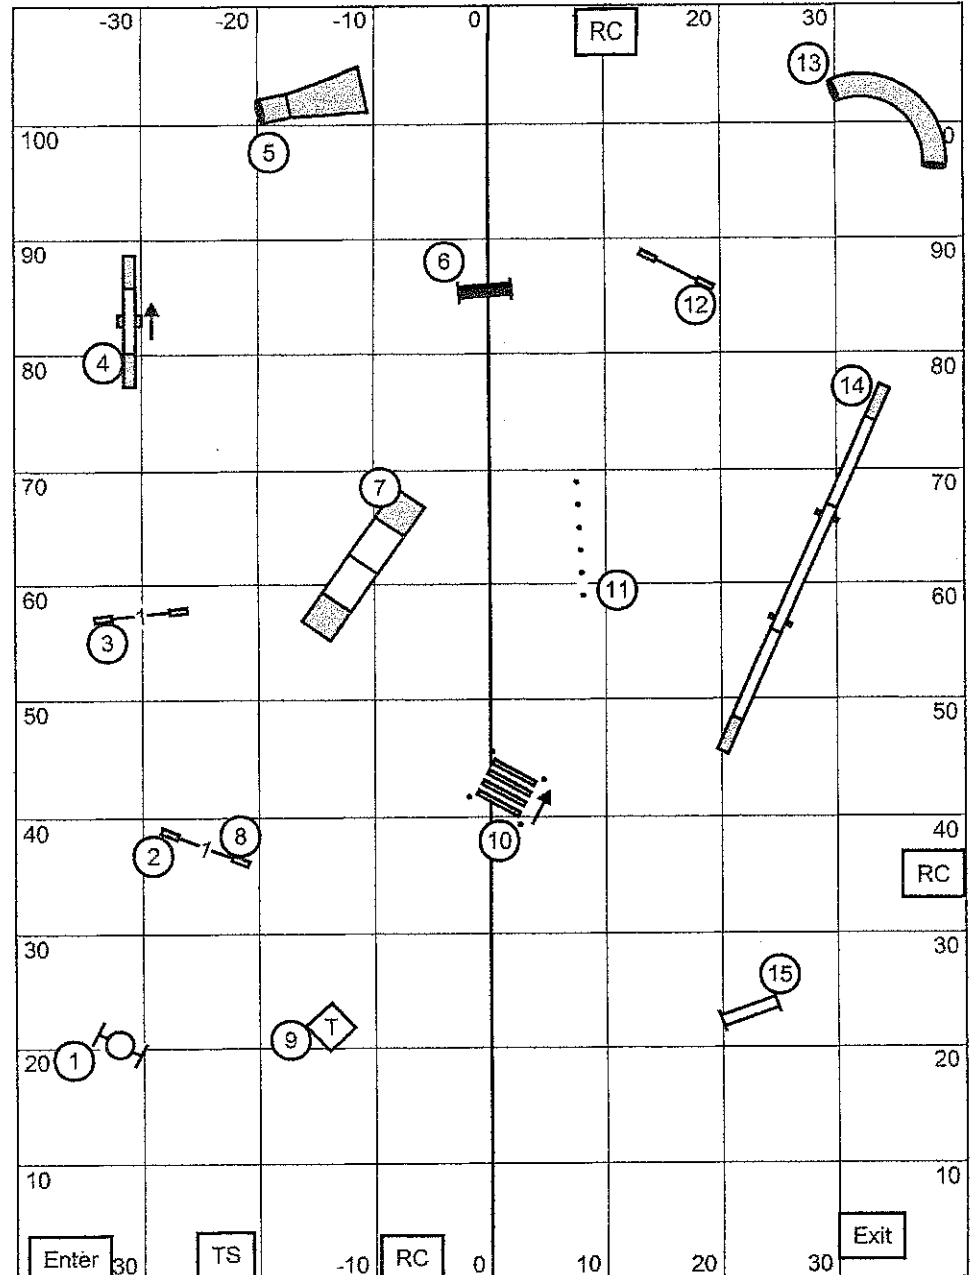

Aztec Doberman Pinscher Club of San Diego
SATURDAY SEPT. 28, 2013 - OPEN STANDARD
Judge - Diane D. Fyfe

Aztec Doberman Pinscher Club of San Diego
SATURDAY SEPT. 28, 2013 - NOVICE STANDARD
Judge - Diane D. Fyfe