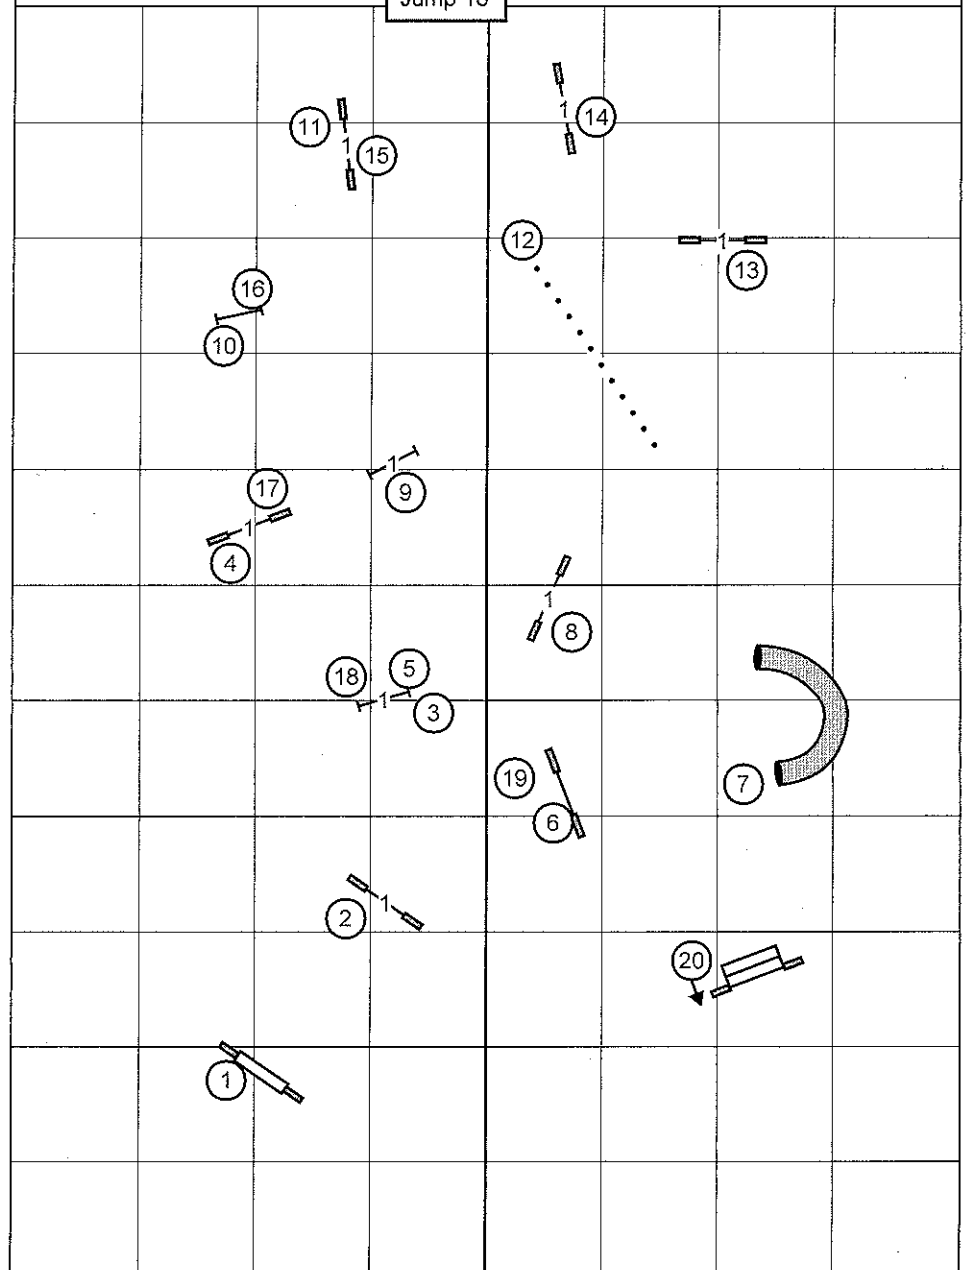

Masters/EX Standard

JUMPERS

Aztec Doberman Pinscher Club of San Diego
Sunday July 28, 2013
Judge Kitty Bradley

Next dog
Jump 18