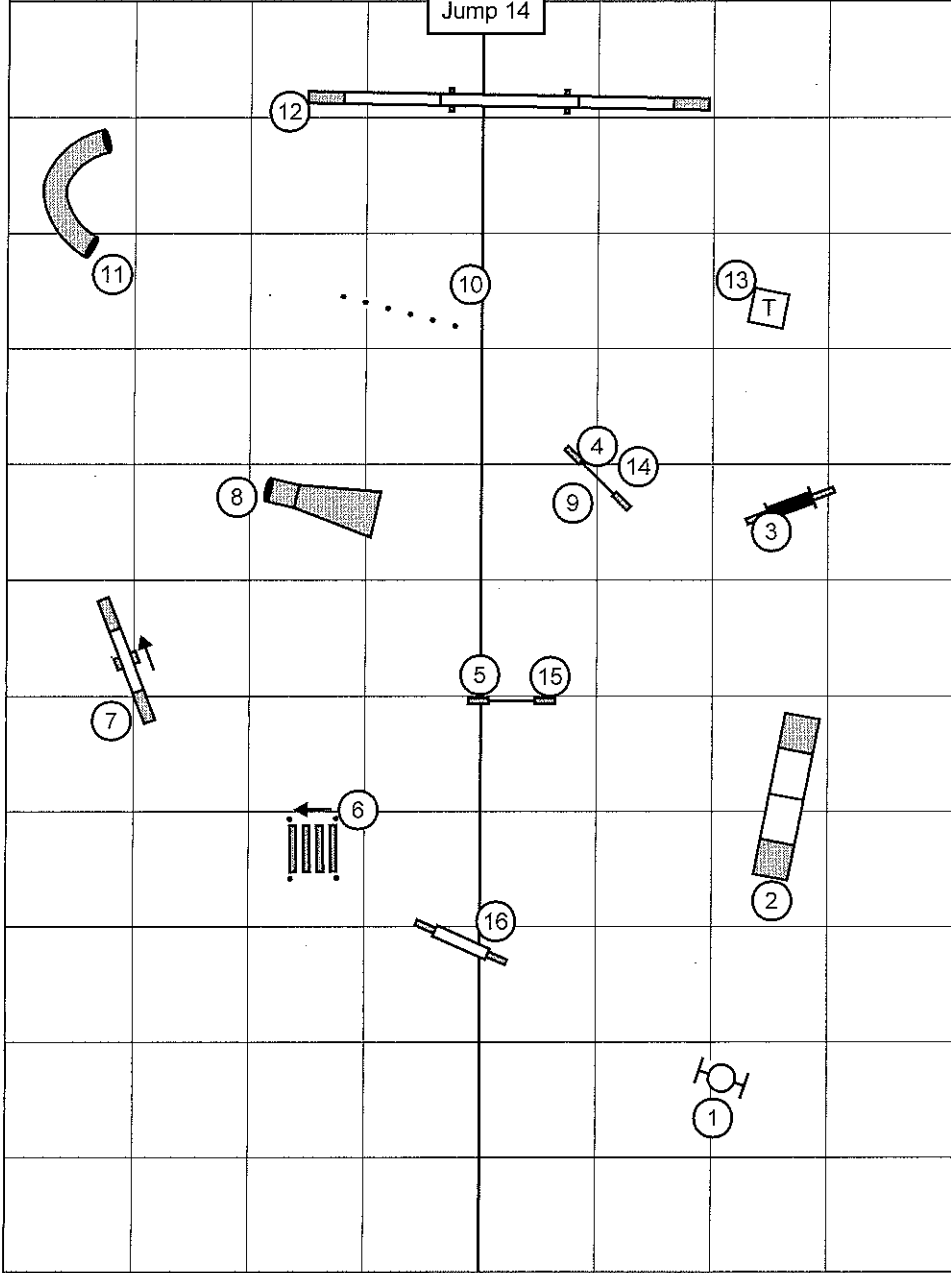

Novice Standard

Aztec Doberman Pinscher Club of San Diego
Sunday July 28, 2013
Judge Kitty Braldehy

next dog
Jump 14