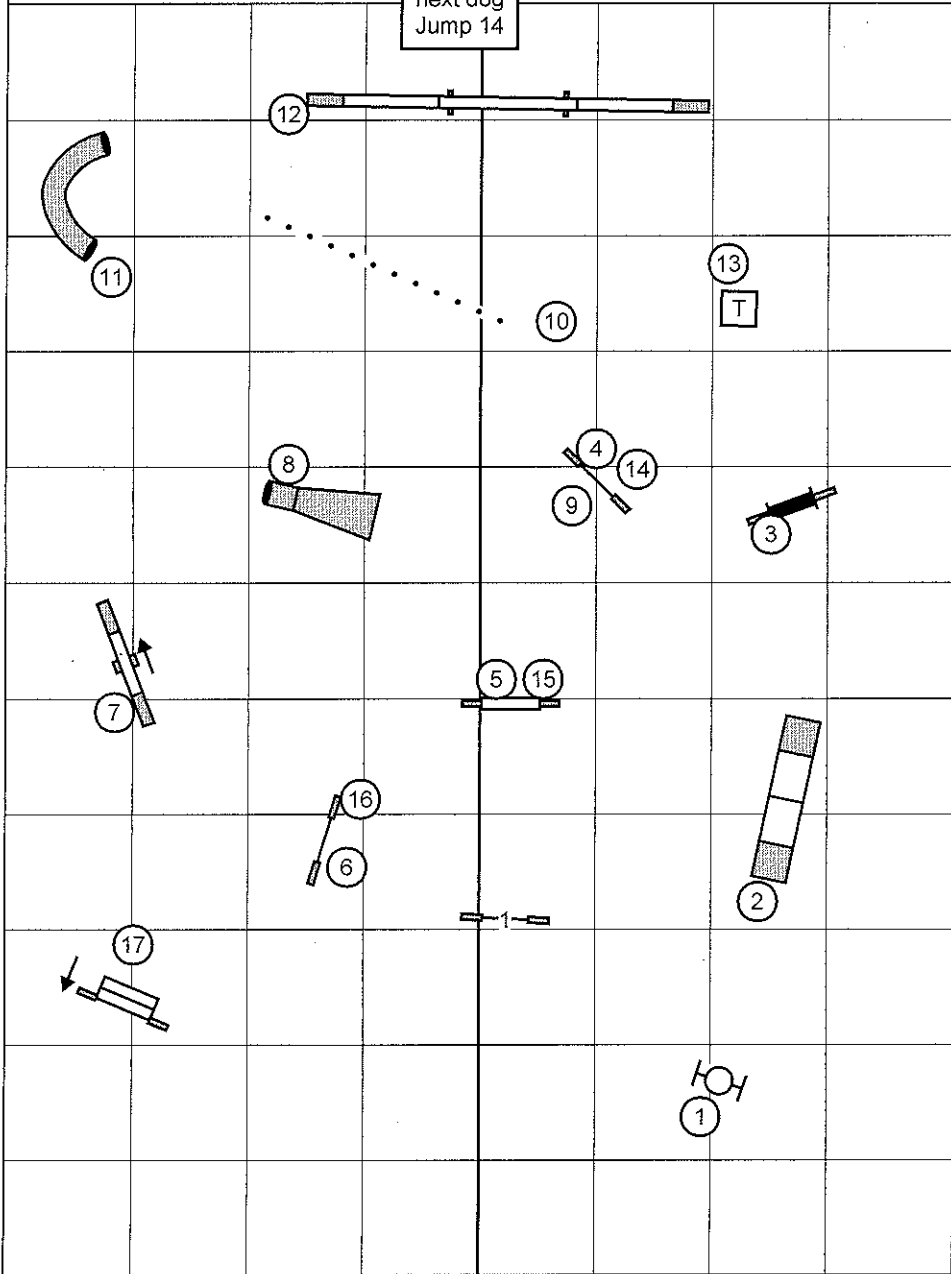

Next dog
Jump 18

Open Standard

Aztec Doberman Pinscher Club of San Diego
 Sunday July 28, 2013
 Judge Kitty Bradley

next dog
 Jump 14

Open JWW

Aztec Doberman Pinscher Club of San Diego
 Sunday July 28, 2013
 Judge Kitty Bradley