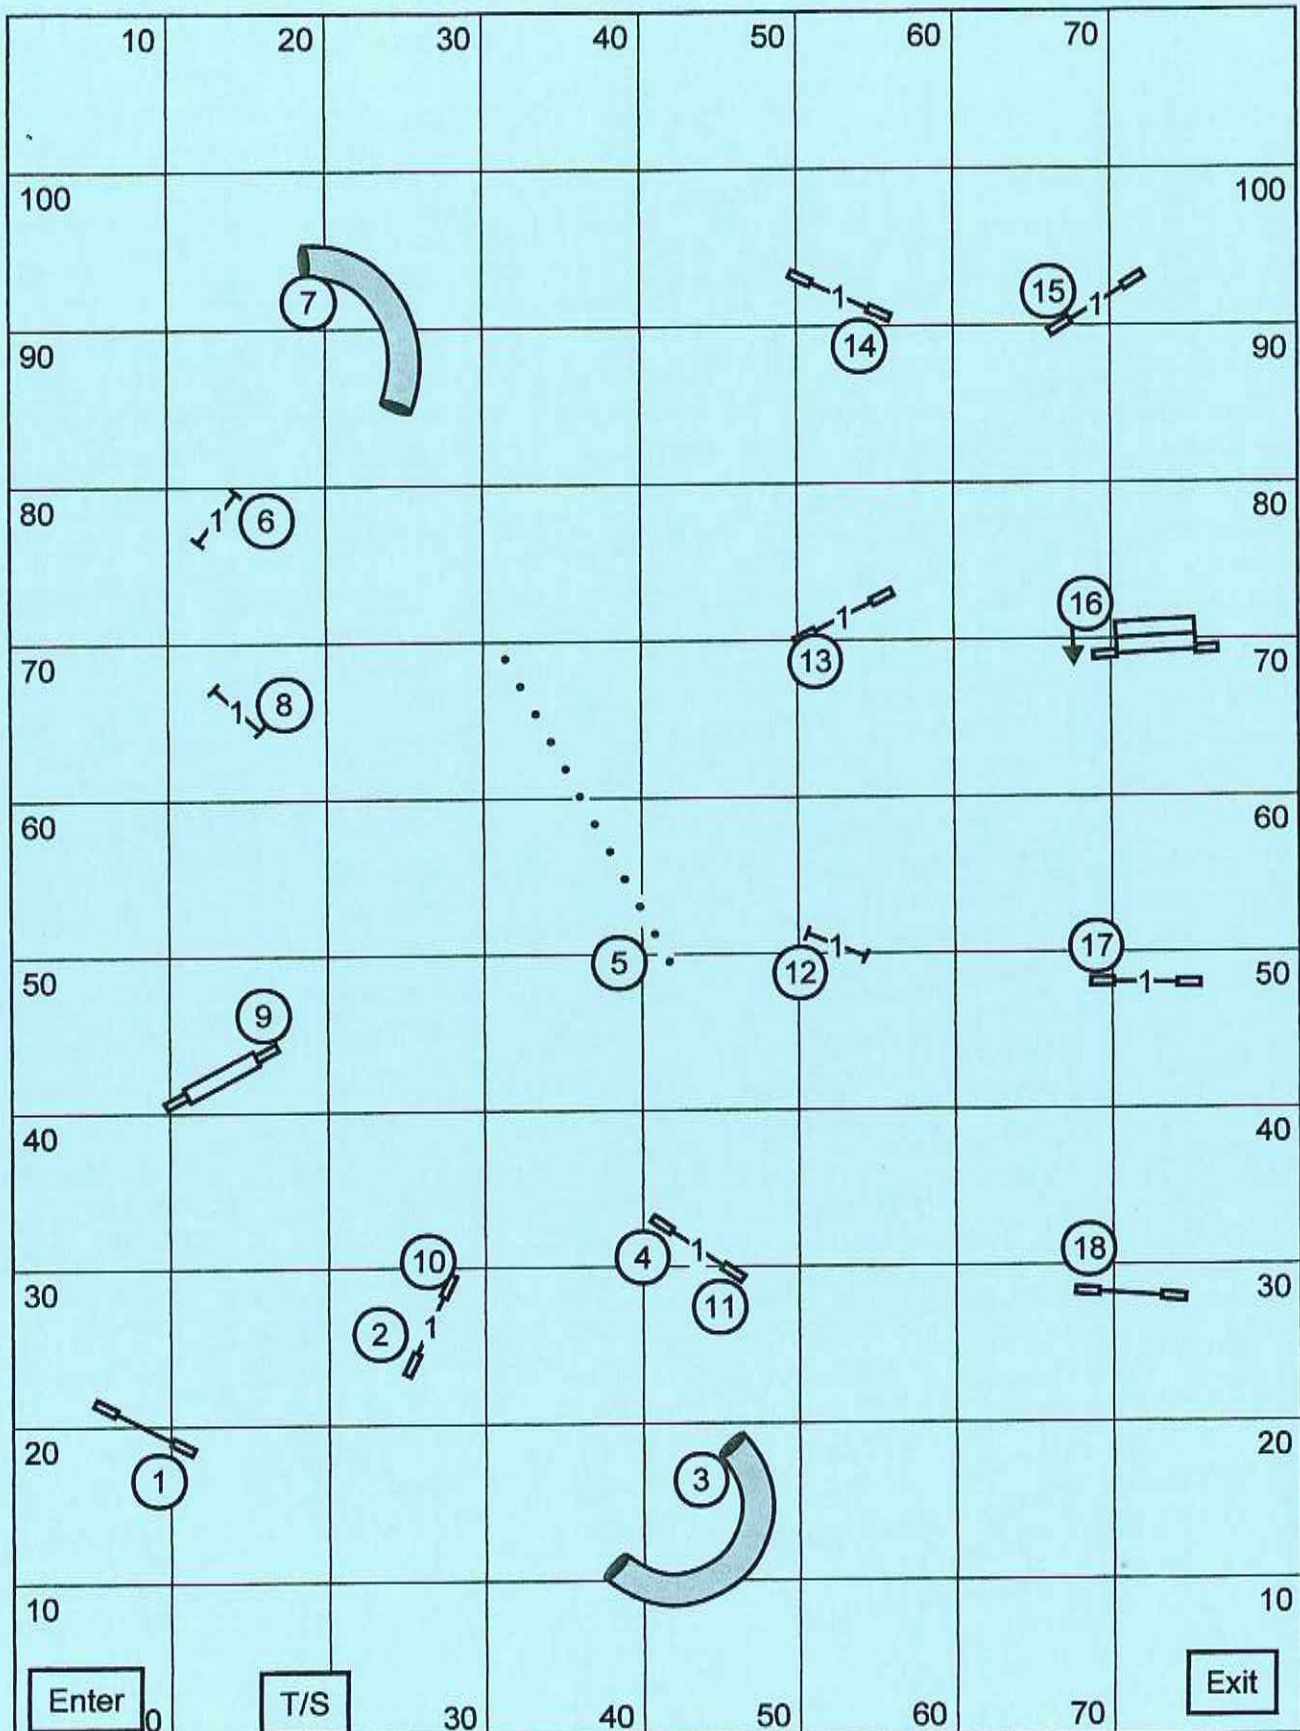

Standard Schnauzer Club of Southern California
Point Loma, CA - June 08, 2014
Open JWW
Judge: Lisa Dempsey