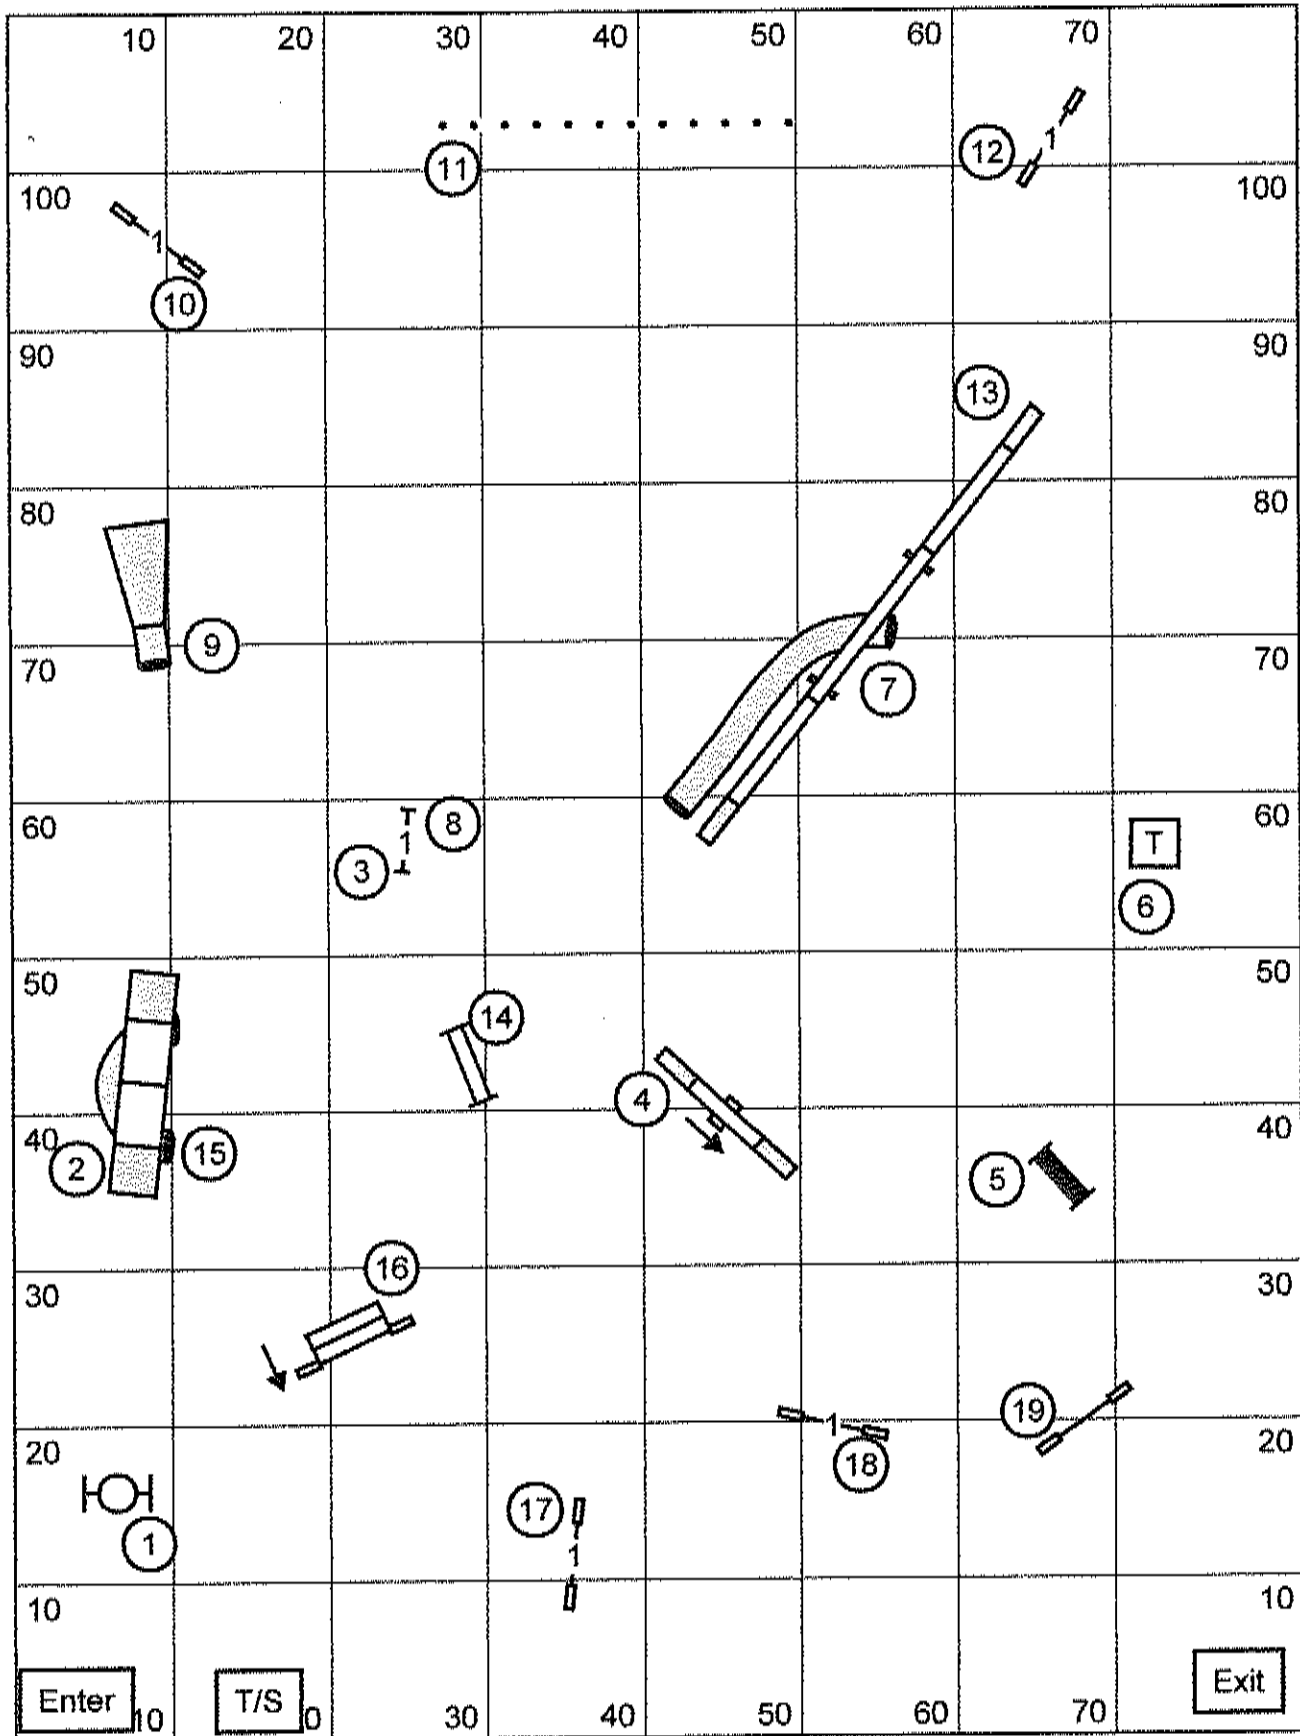

Standard Schnauzer Club of Southern California  
 Point Loma, CA - June 07, 2014  
**Excellent/Master JWW**  
 Judge: Lisa Dempsey

Standard Schnauzer Club of Southern California  
 Point Loma, CA - June 07, 2014  
**Excellent/Master Standard**  
 Judge: Lisa Dempsey