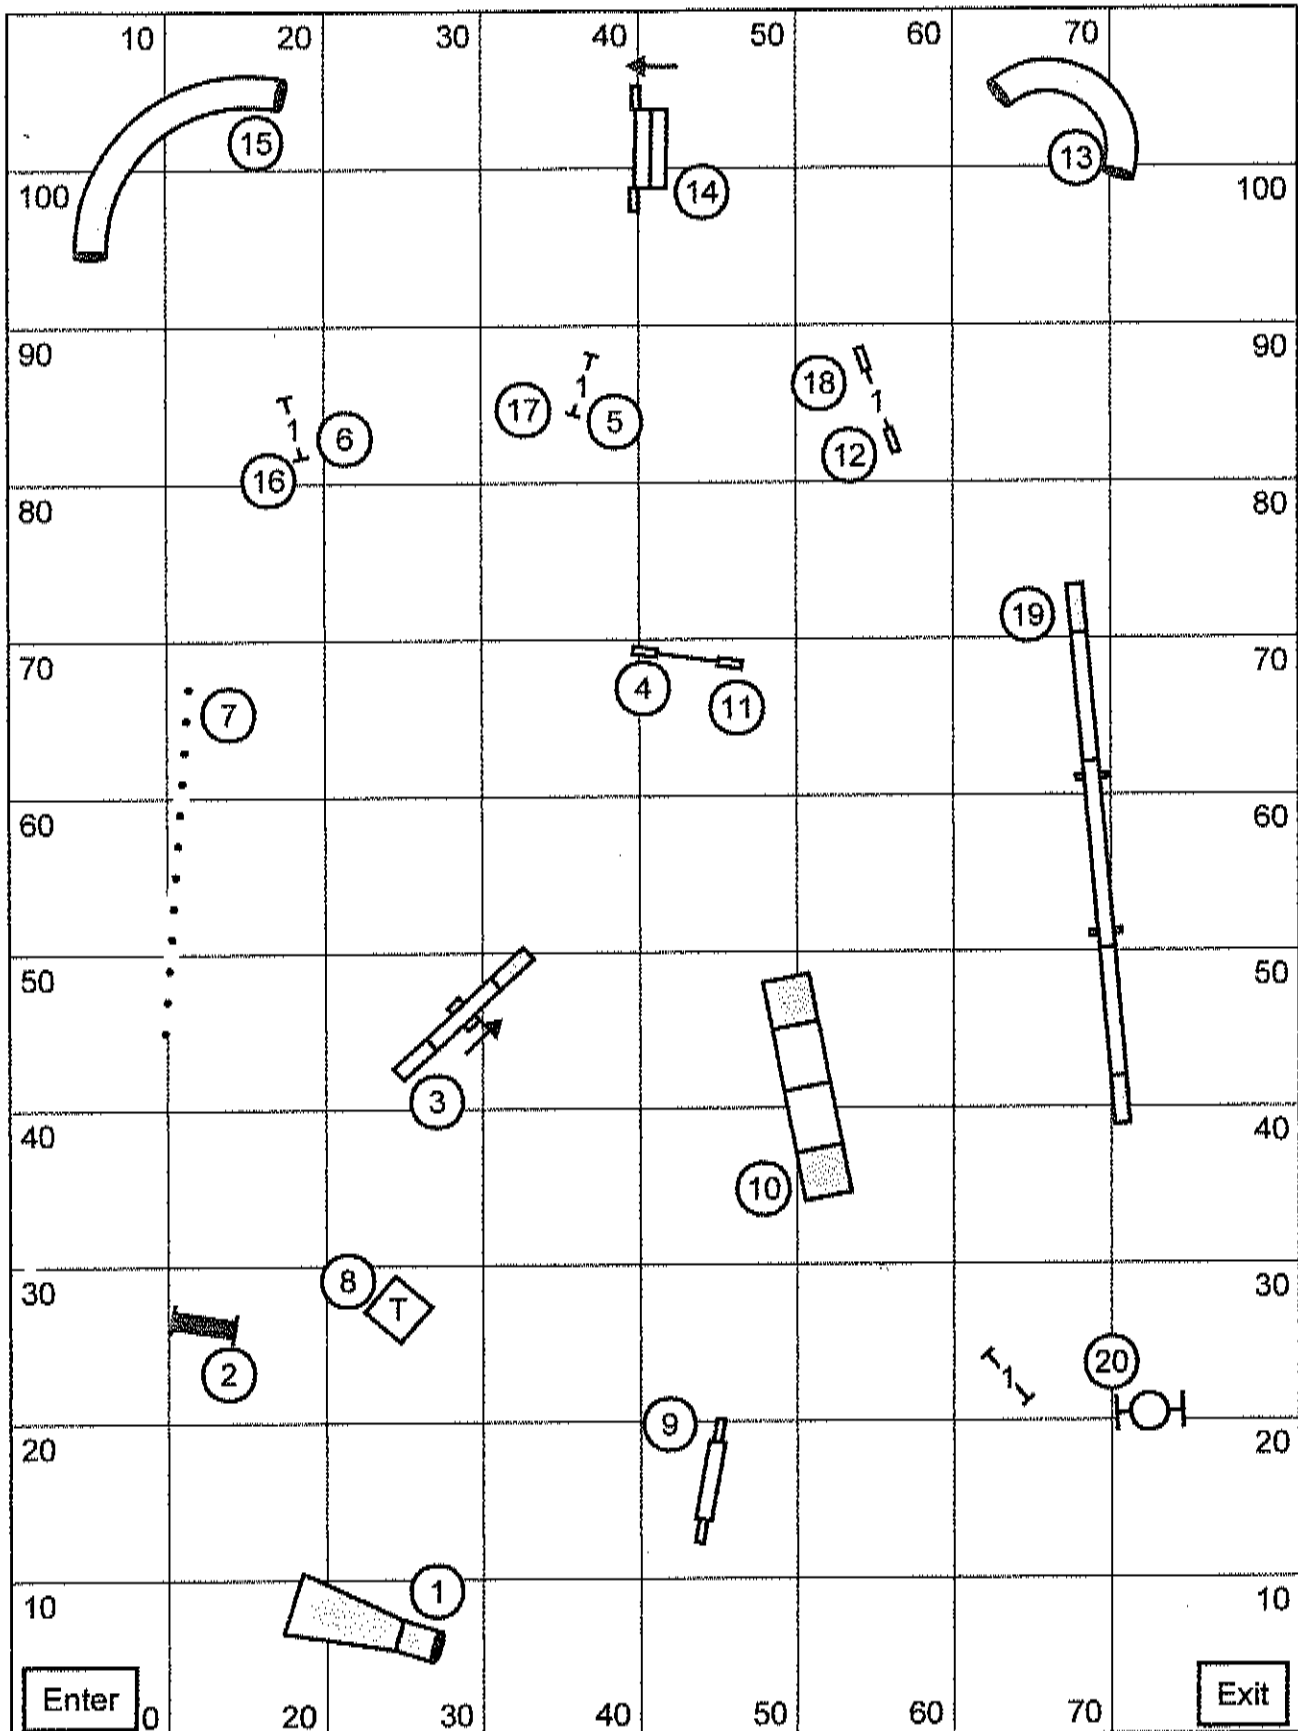

T/S

Standard Schnauzer Club of Southern California
Point Loma, CA - June 08, 2014
Excellent/Master Standard
Judge: Lisa Dempsey