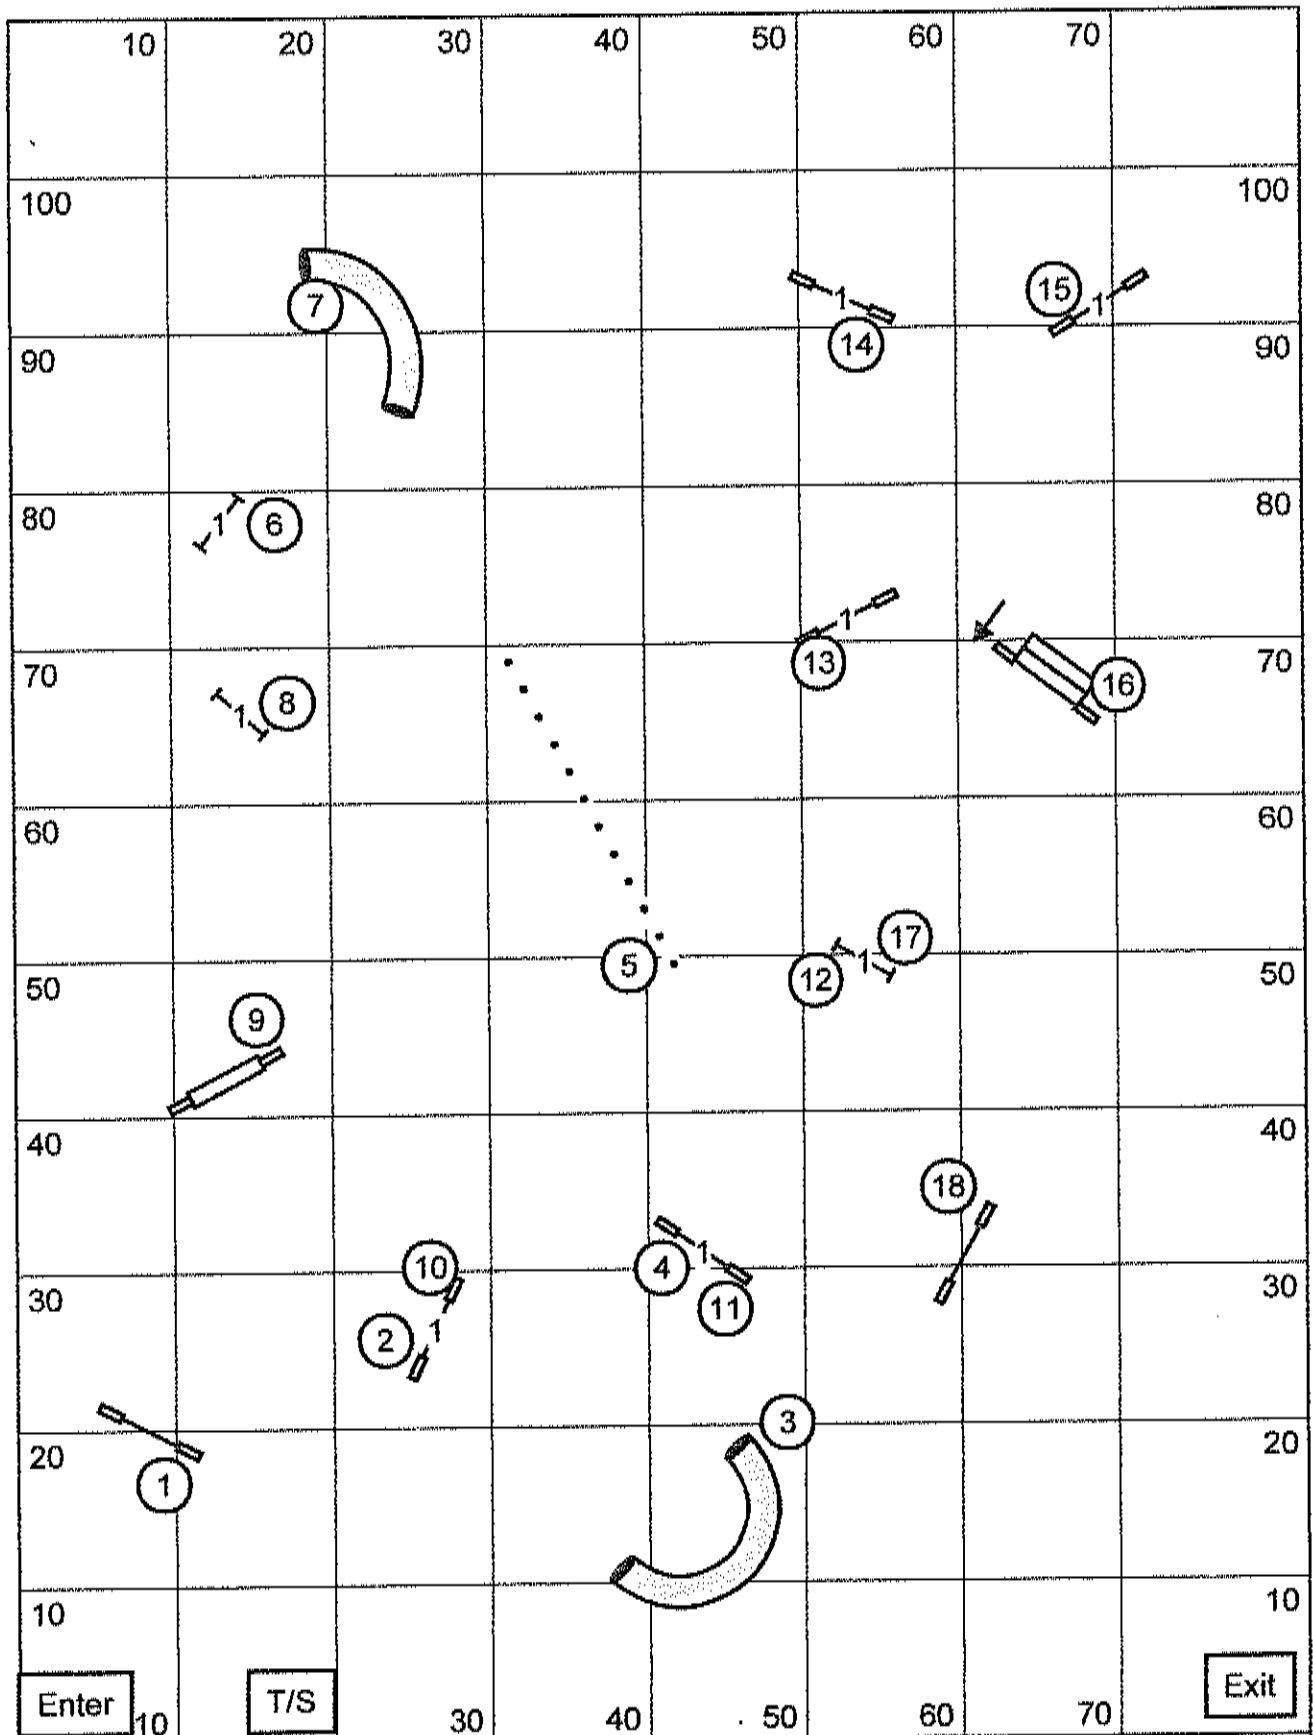

Standard Schnauzer Club of Southern California  
 Point Loma, CA - June 07, 2014  
**Novice JWW**  
 Judge: Lisa Dempsey

Enter

Exit

T/S

Standard Schnauzer Club of Southern California  
 Point Loma, CA - June 07, 2014  
**Novice Standard**  
 Judge: Lisa Dempsey