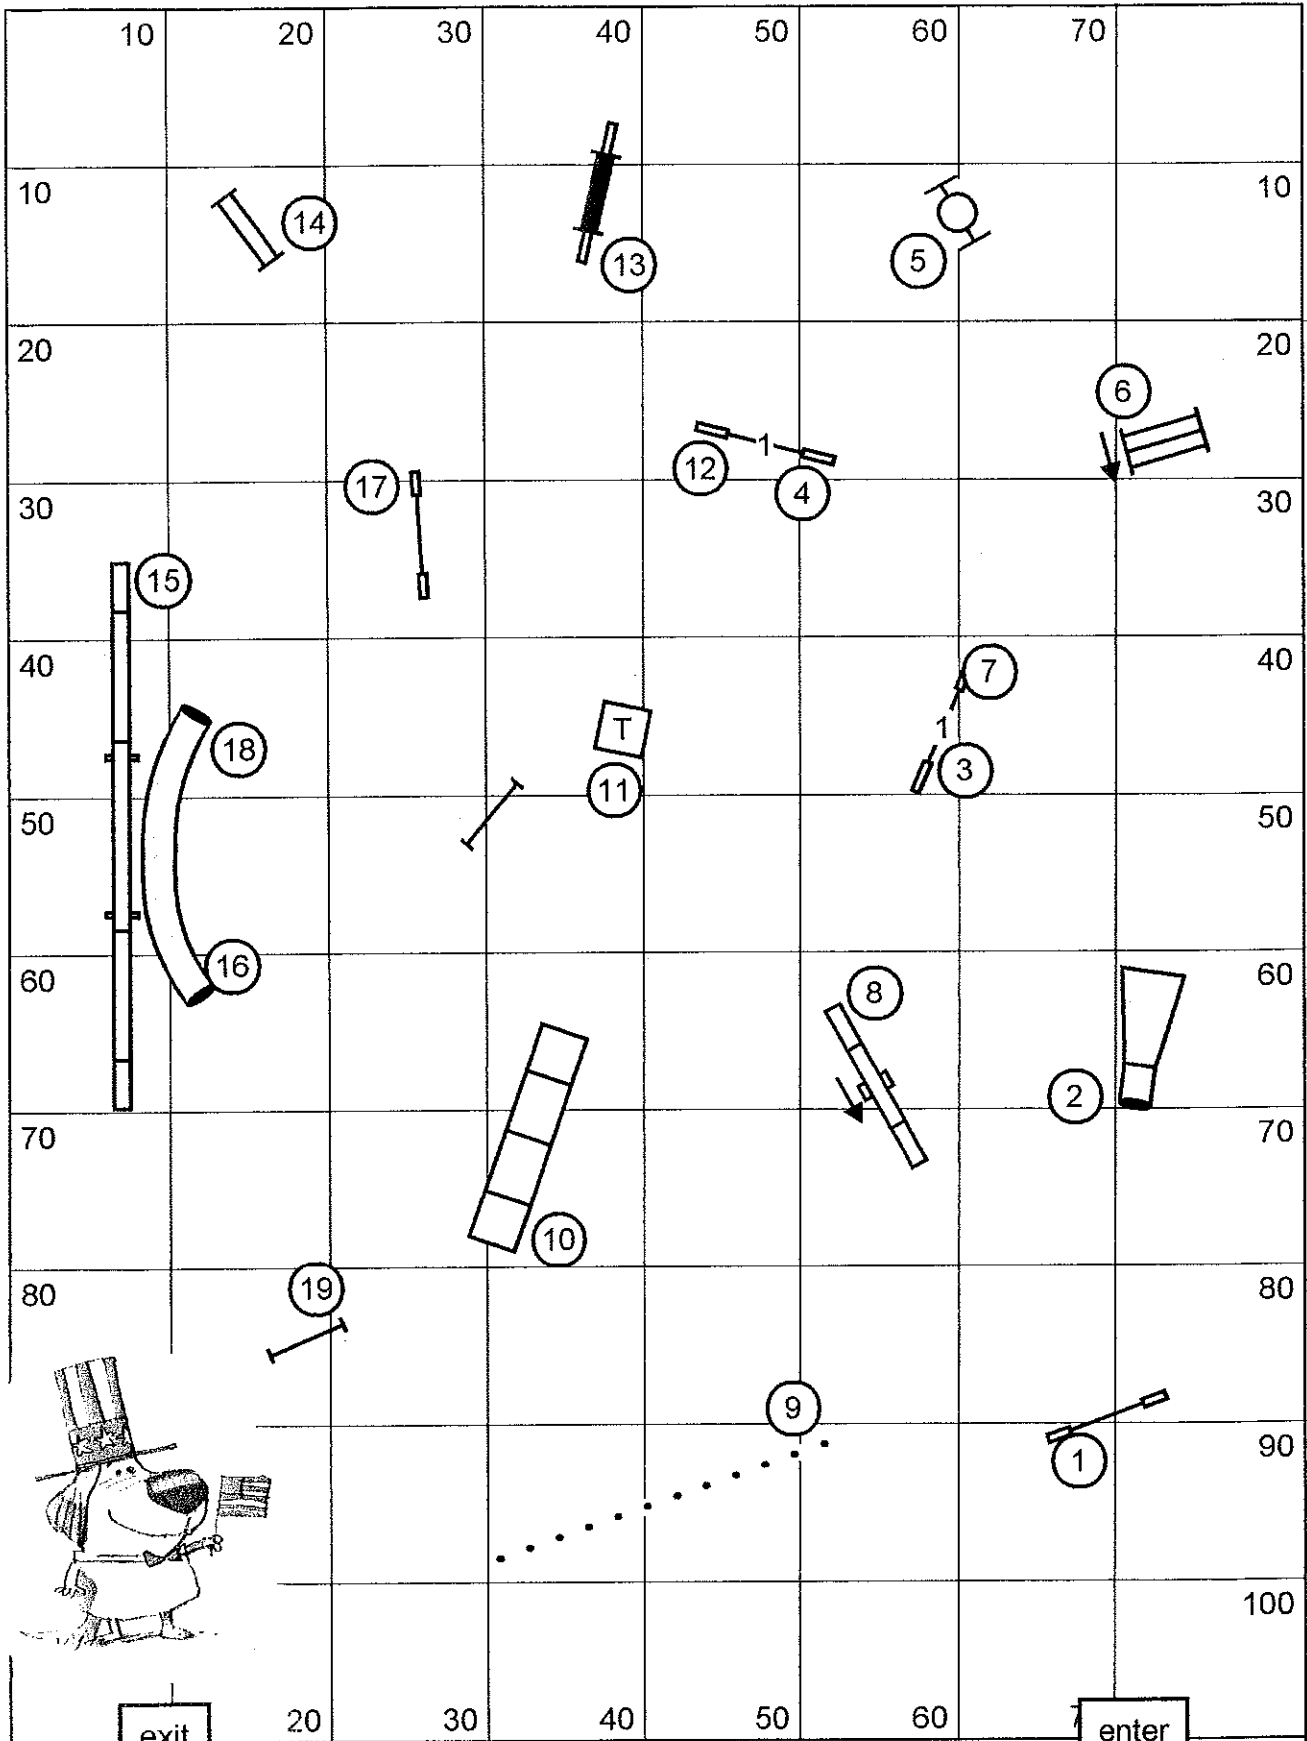

**STD**

Agility Club of San Diego \* Saturday, July 6, 2013  
 Naval Training Center (NTC) \* Point Loma, CA  
 Novice Standard \* Mary Mullen  
 Outdoors \* grass

Agility Club of San Diego \* Sunday, July 7, 2013  
 Naval Training Center (NTC) \* Point Loma, CA  
 Excellent JWW \* Mary Mullen  
 Outdoors \* grass

**EXC/MSTR**

**JWW**

**EXC/MSTR**

Agility Club of San Diego \* Sunday, July 7, 2013  
 Naval Training Center (NTC) \* Point Loma, CA  
 Excellent Standard \* Mary Mullen  
 Outdoors \* grass

**STD**

Agility Club of San Diego \* Sunday, July 7, 2013  
 Naval Training Center (NTC) \* Point Loma, CA  
 Open Standard \* Mary Mullen  
 Outdoors \* grass