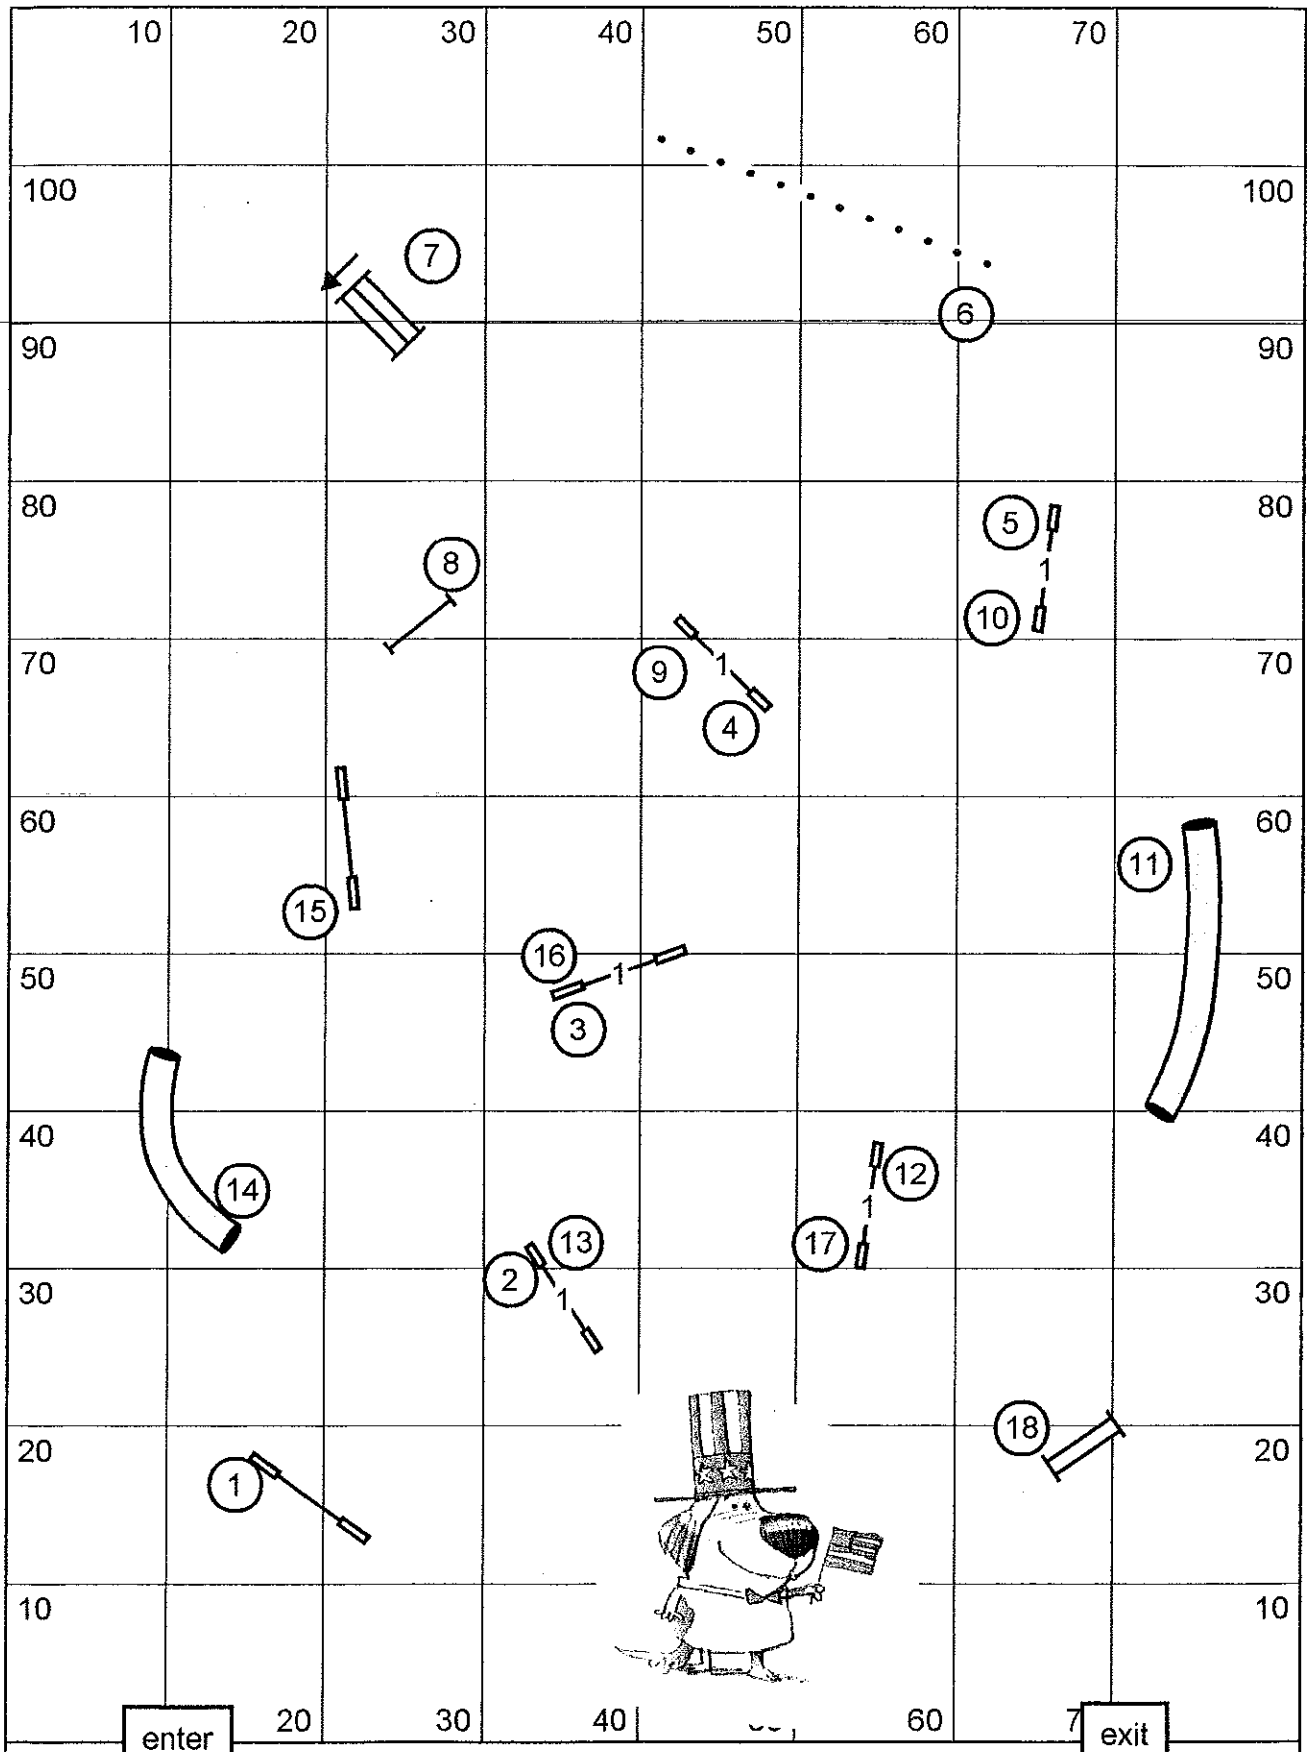

**EXC/MSTR**

**JWW**

**EXC/MSTR**

Agility Club of San Diego \* Saturday, July 6, 2013  
 Naval Training Center (NTC) \* Point Loma, CA  
 Excellent Standard \* Mary Mullen  
 Outdoors \* grass

**STD**

enter

exit

**OPEN**

Agility Club of San Diego \* Saturday, July 6, 2013  
 Naval Training Center (NTC) \* Point Loma, CA  
 Open JWW \* Mary Mullen  
 Outdoors \* grass

**JWW**

Agility Club of San Diego \* Saturday, July 6, 2013  
 Naval Training Center (NTC) \* Point Loma, CA  
 Open Standard \* Mary Mullen  
 Outdoors \* grass