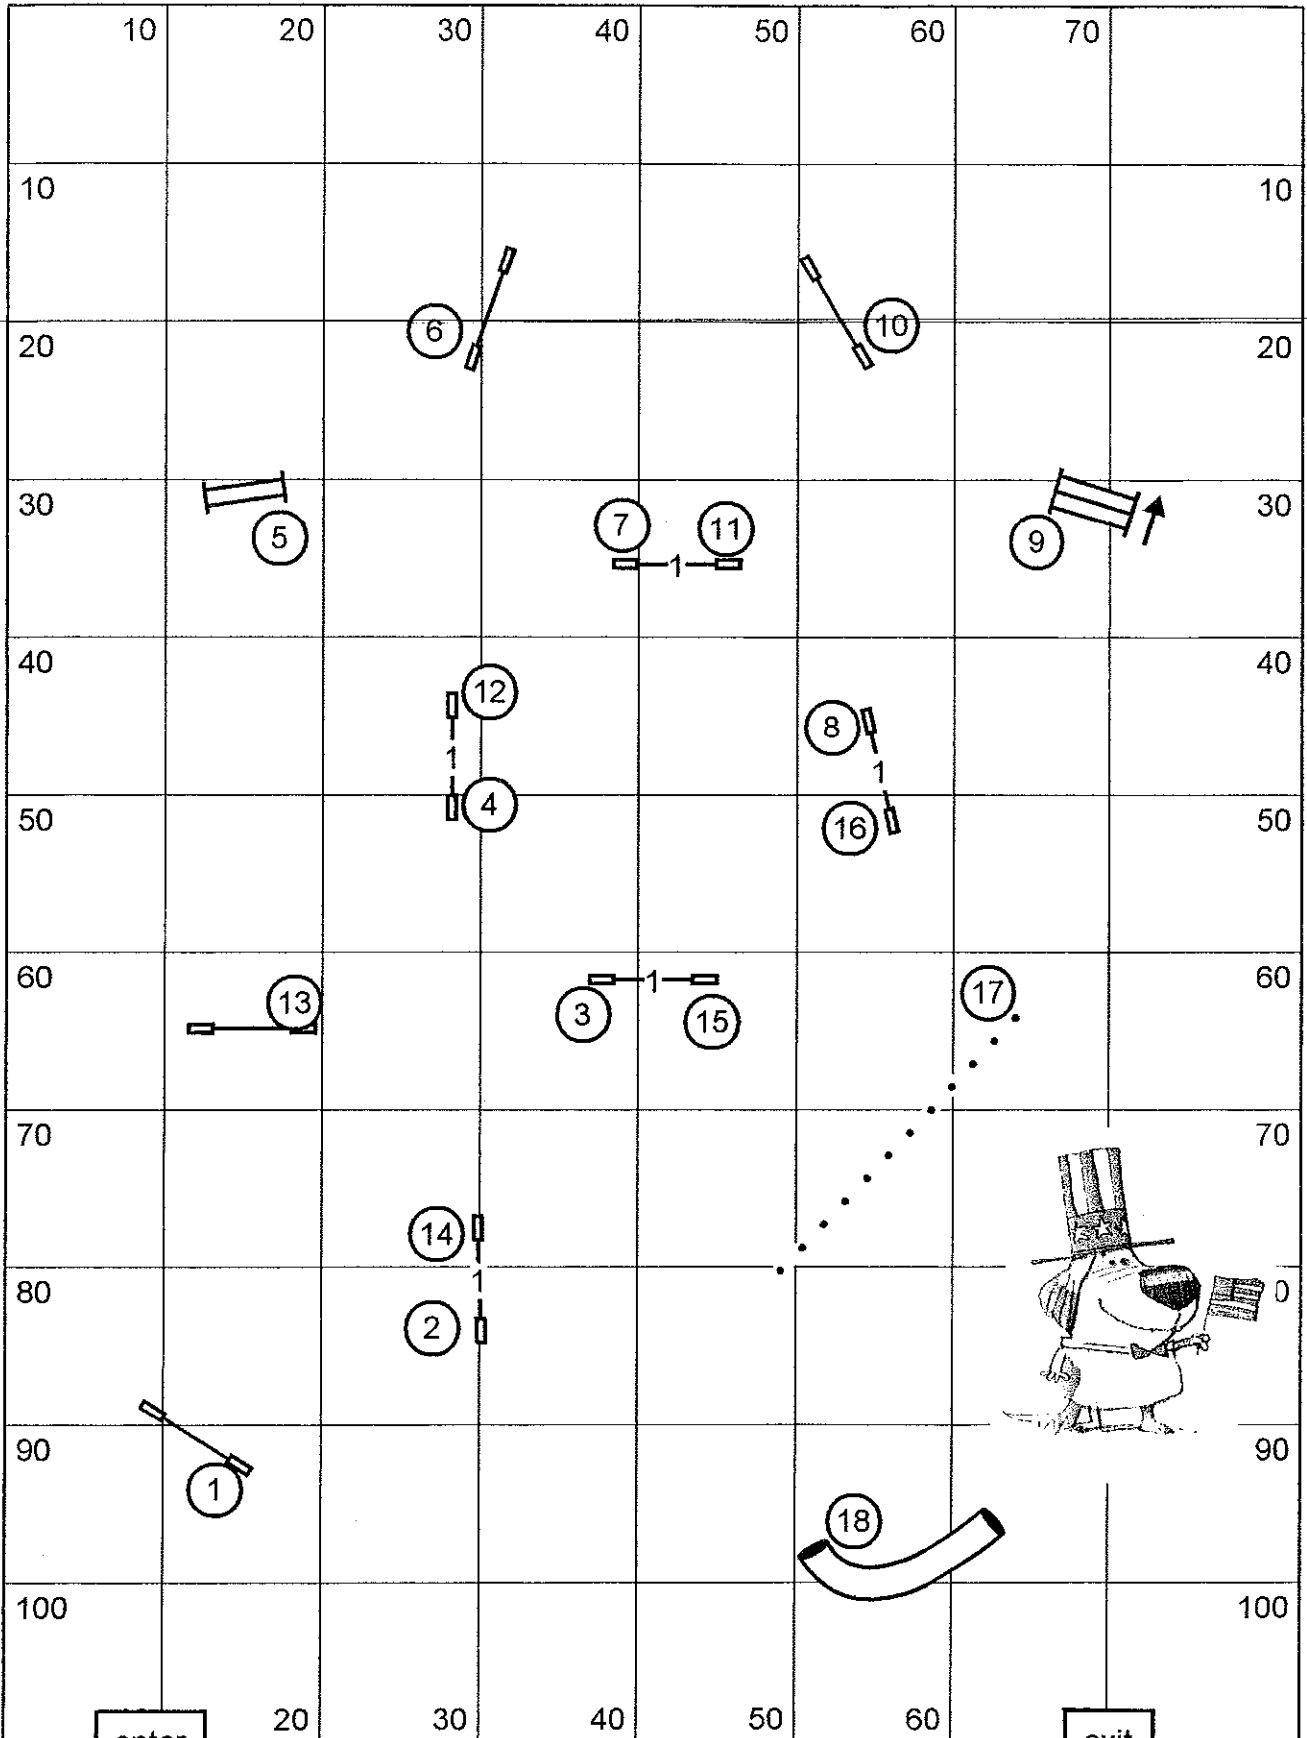

**EXC/MSTR**

**JWW**

**EXC/MSTR**

Agility Club of San Diego \* Sunday, July 7, 2013  
 Naval Training Center (NTC) \* Point Loma, CA  
 Excellent Standard \* Mary Mullen  
 Outdoors \* grass

**STD**

Agility Club of San Diego \* Sunday, July 7, 2013  
 Naval Training Center (NTC) \* Point Loma, CA  
 Open Standard \* Mary Mullen  
 Outdoors \* grass

**OPEN**

**STD**

enter

exit

Agility Club of San Diego \* Sunday, July 7, 2013  
 Naval Training Center (NTC) \* Point Loma, CA  
 Open JWW \* Mary Mullen  
 Outdoors \* grass

**OPEN**

**JWW**

Agility Club of San Diego \* Sunday, July 7, 2013  
 Naval Training Center (NTC) \* Point Loma, CA  
 Novice Standard \* Mary Mullen  
 Outdoors \* grass