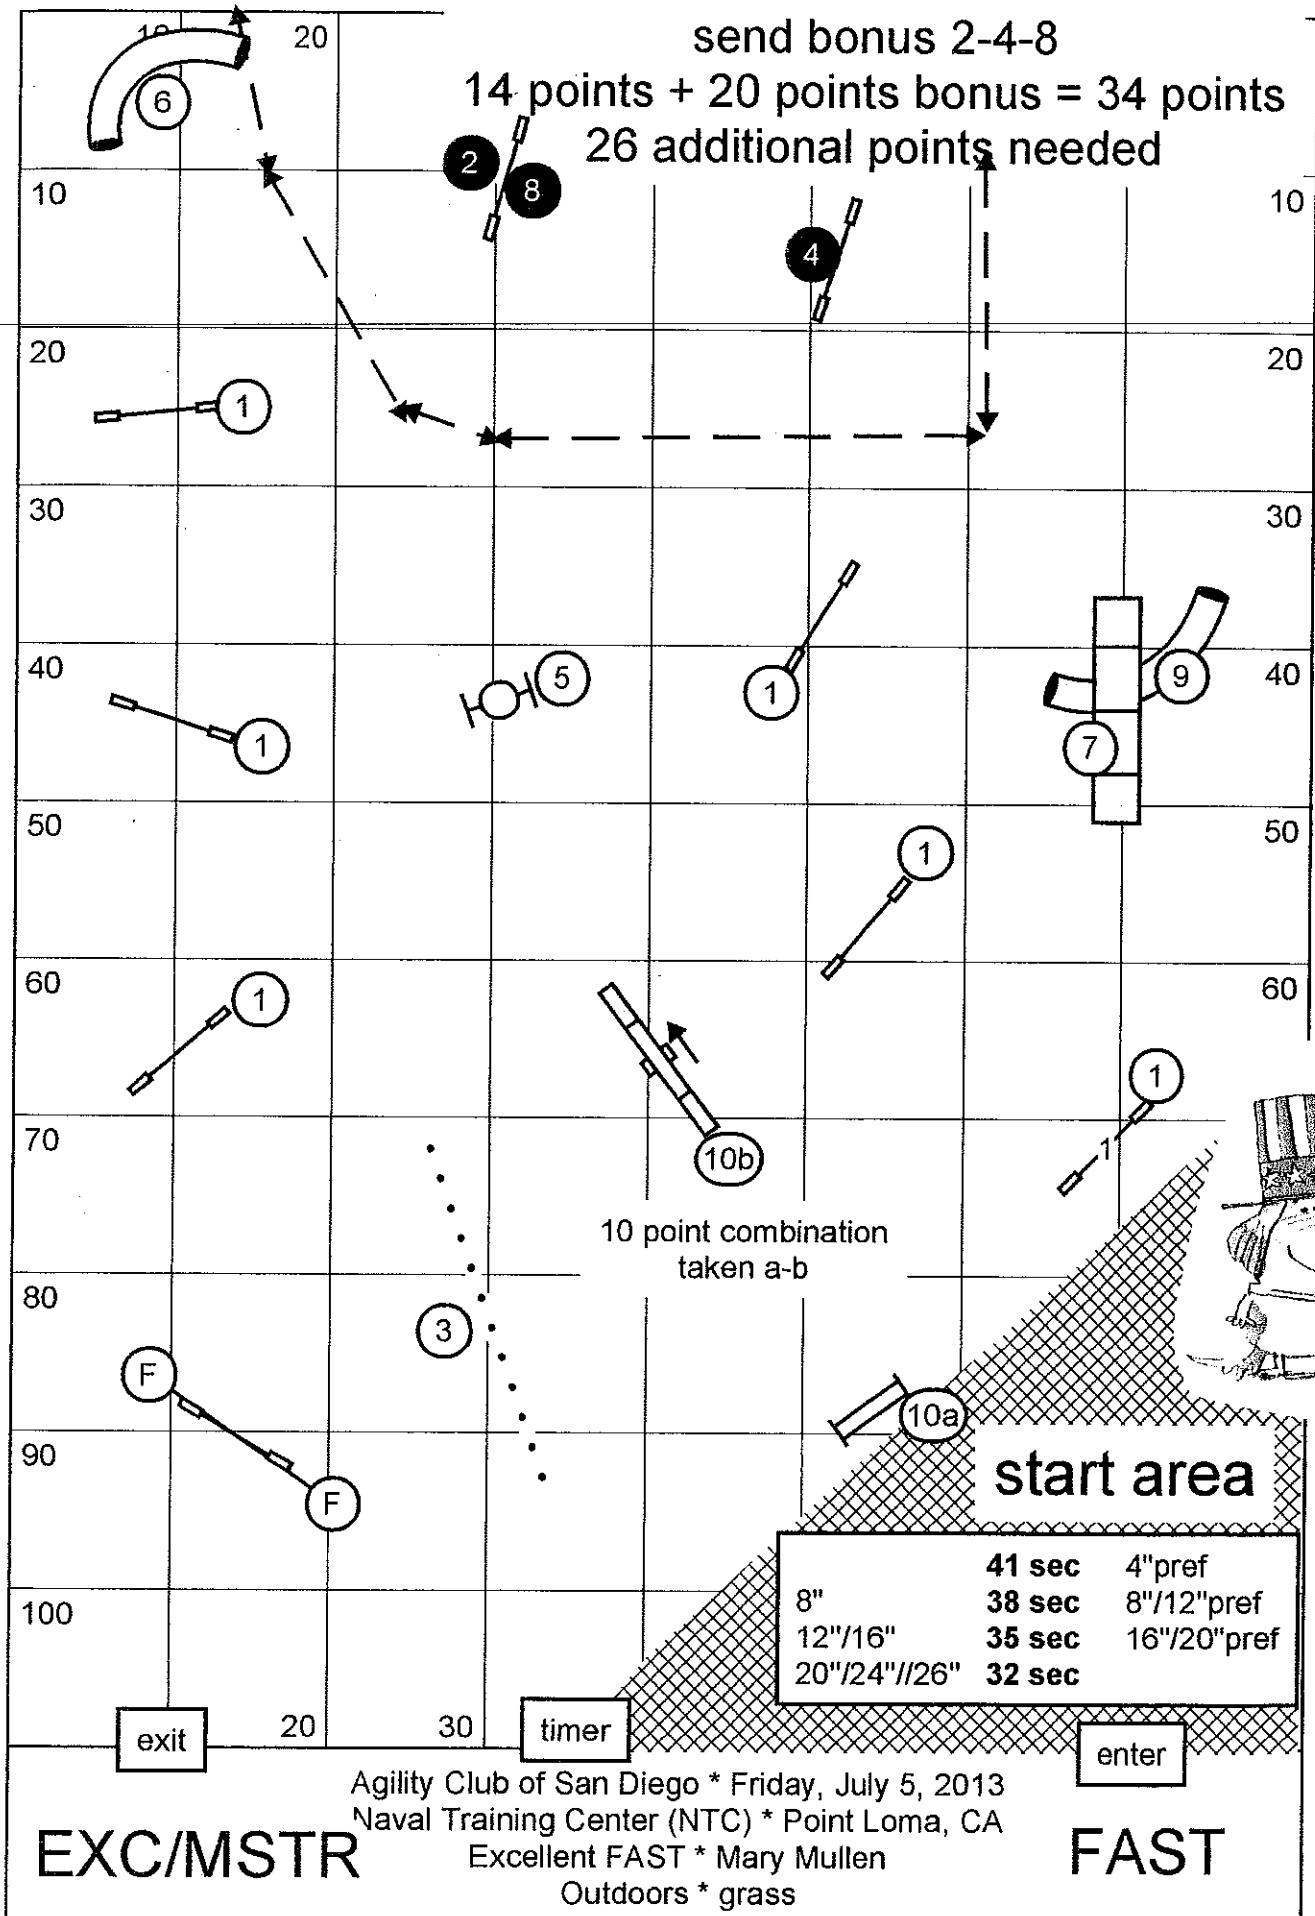

Agility Club of San Diego \* Friday, July 5, 2013  
 Naval Training Center (NTC) \* Point Loma, CA  
 Time 2 Beat \* Mary Mullen  
 Outdoors \* grass

**T2B**

**T2B**

Agility Club of San Diego \* Friday, July 5, 2013  
 Naval Training Center (NTC) \* Point Loma, CA  
 Excellent JWW \* Mary Mullen  
 Outdoors \* grass

**EXC/MSTR**

**JWW**

enter

exit

Agility Club of San Diego \* Friday, July 5, 2013  
 Naval Training Center (NTC) \* Point Loma, CA  
 Excellent Standard \* Mary Mullen  
 Outdoors \* grass

EXC/MSTR

STD

Agility Club of San Diego \* Saturday, July 6, 2013  
 Naval Training Center (NTC) \* Point Loma, CA  
 Excellent/Master JWW \* Mary Mullen  
 Outdoors \* grass

**EXC/MSTR**

**JWW**

**EXC/MSTR**

Agility Club of San Diego \* Saturday, July 6, 2013  
 Naval Training Center (NTC) \* Point Loma, CA  
 Excellent Standard \* Mary Mullen  
 Outdoors \* grass

**STD**

enter