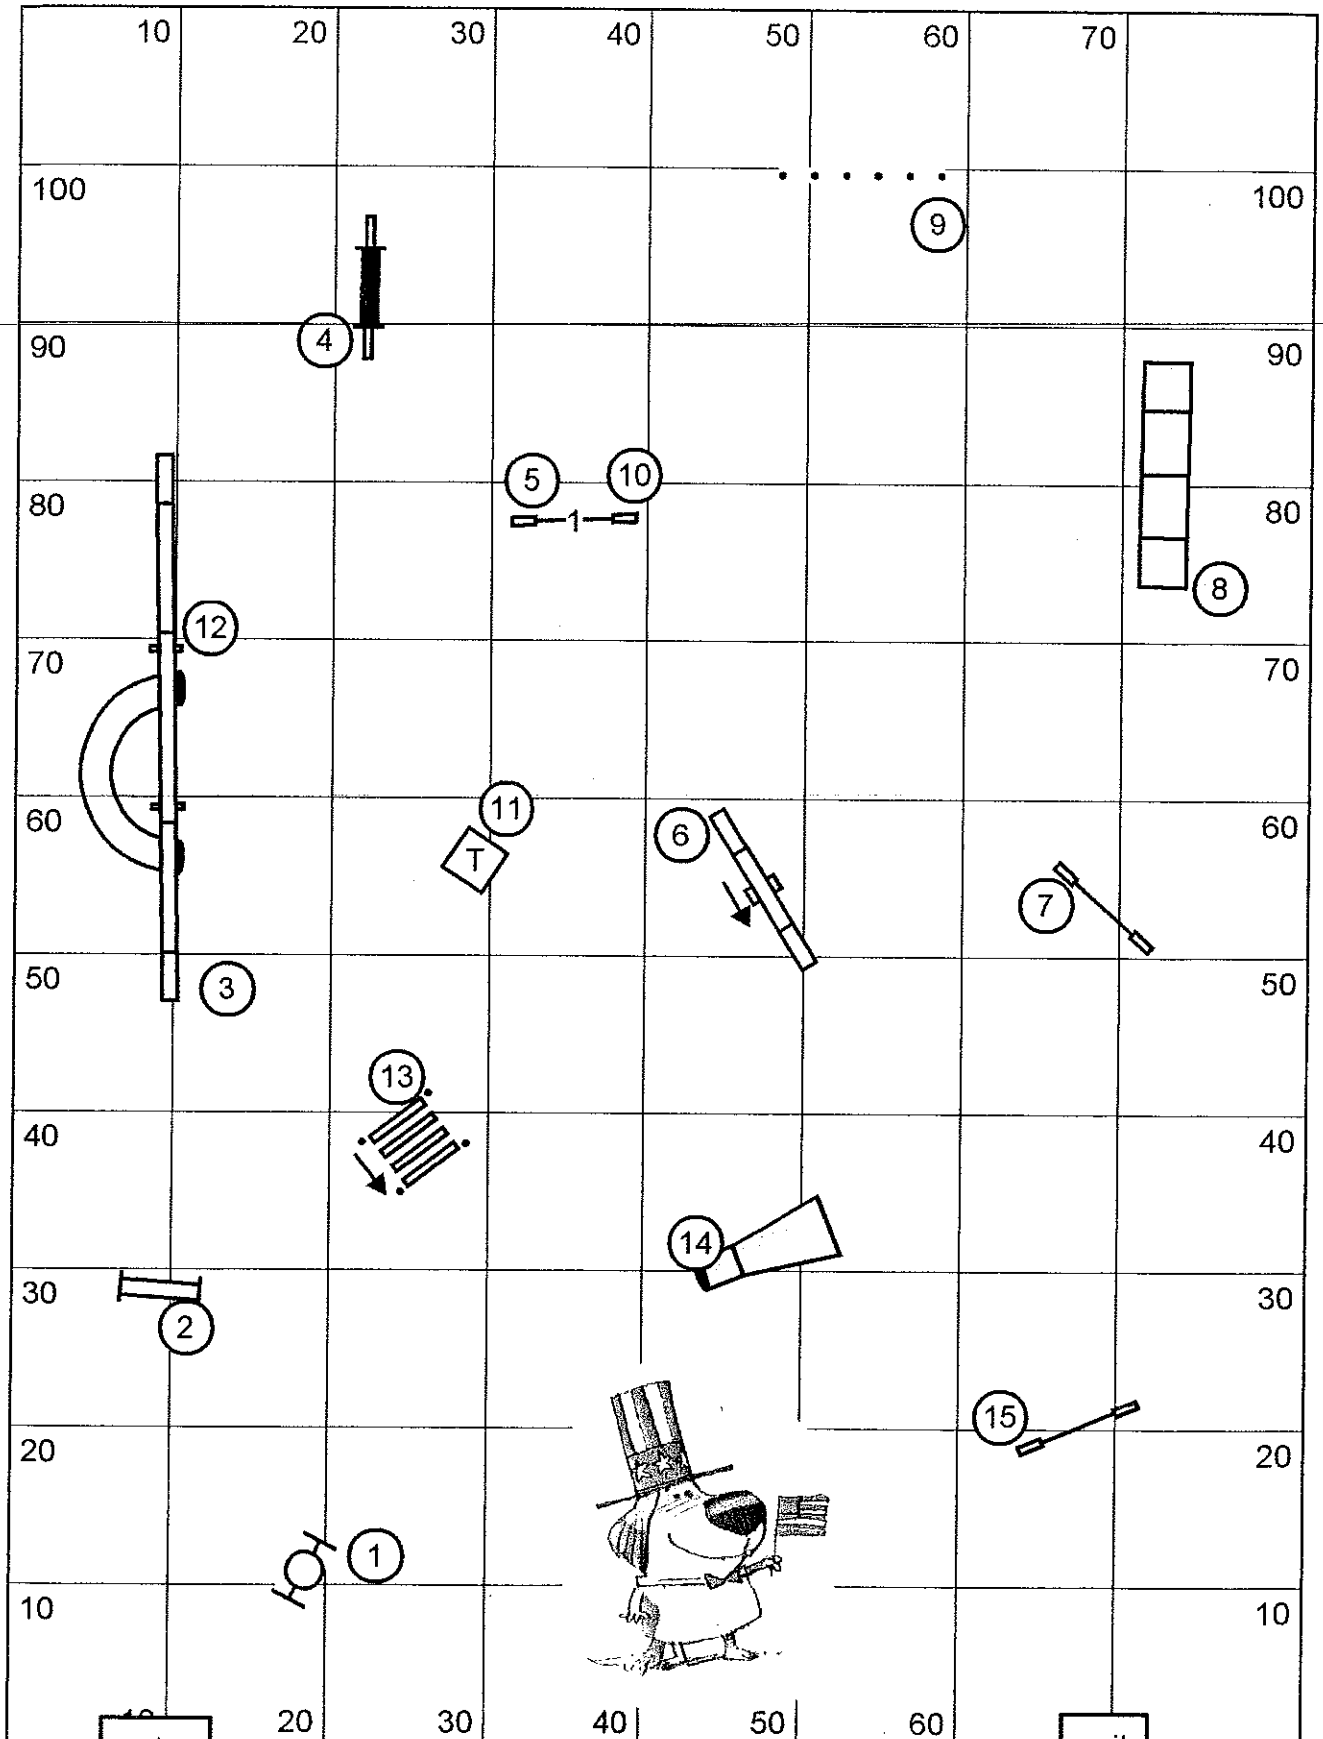

**OPEN**

**STD**

Agility Club of San Diego \* Saturday, July 6, 2013  
 Naval Training Center (NTC) \* Point Loma, CA  
 Novice JWW \* Mary Mullen  
 Outdoors \* grass

**NOVICE**

**JWW**

enter

exit

**NOVICE**