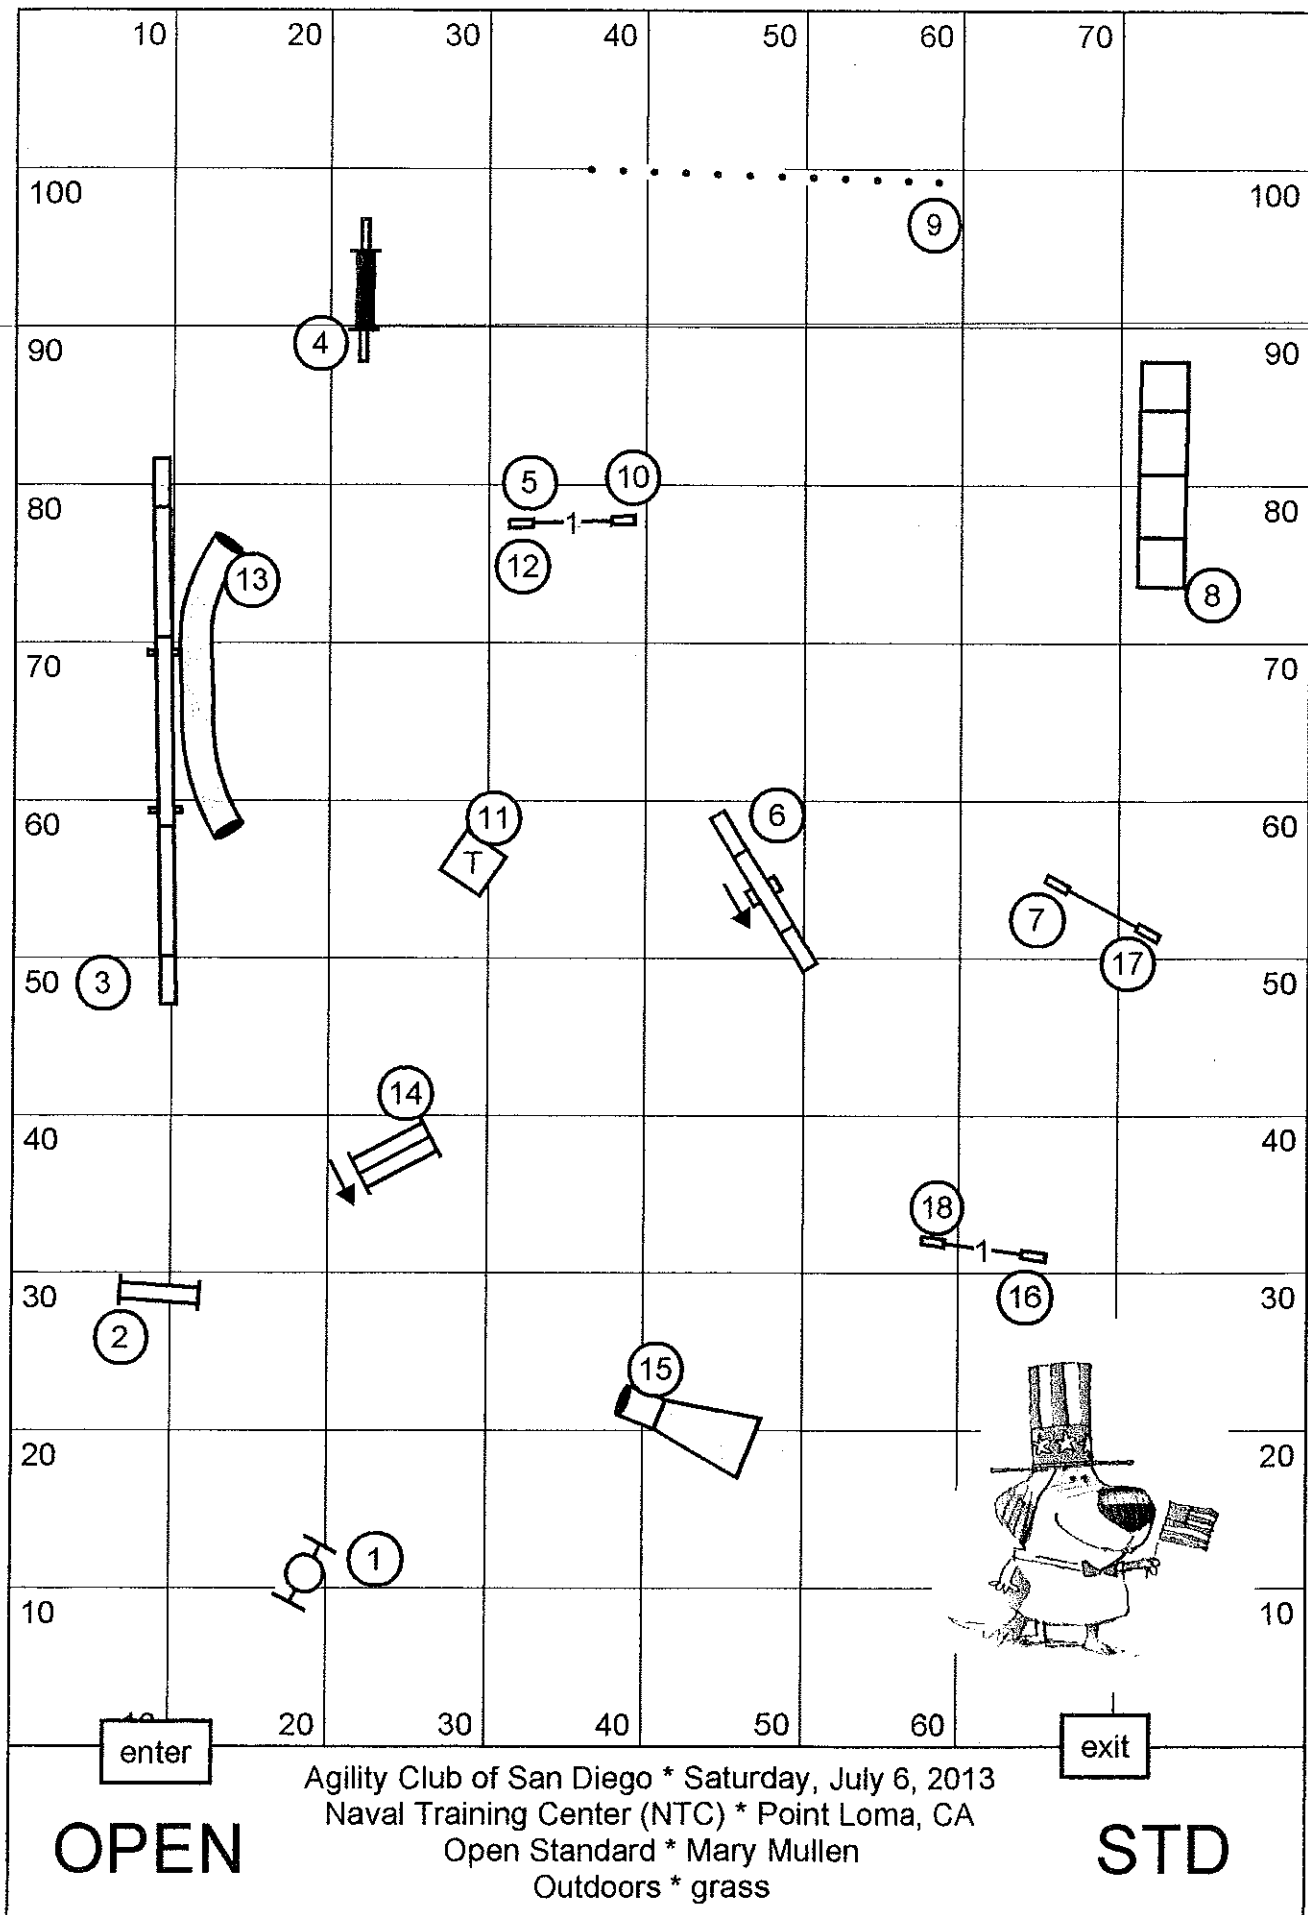

Agility Club of San Diego * Saturday, July 6, 2013
Naval Training Center (NTC) * Point Loma, CA
Open Standard * Mary Mullen
Outdoors * grass

OPEN

STD