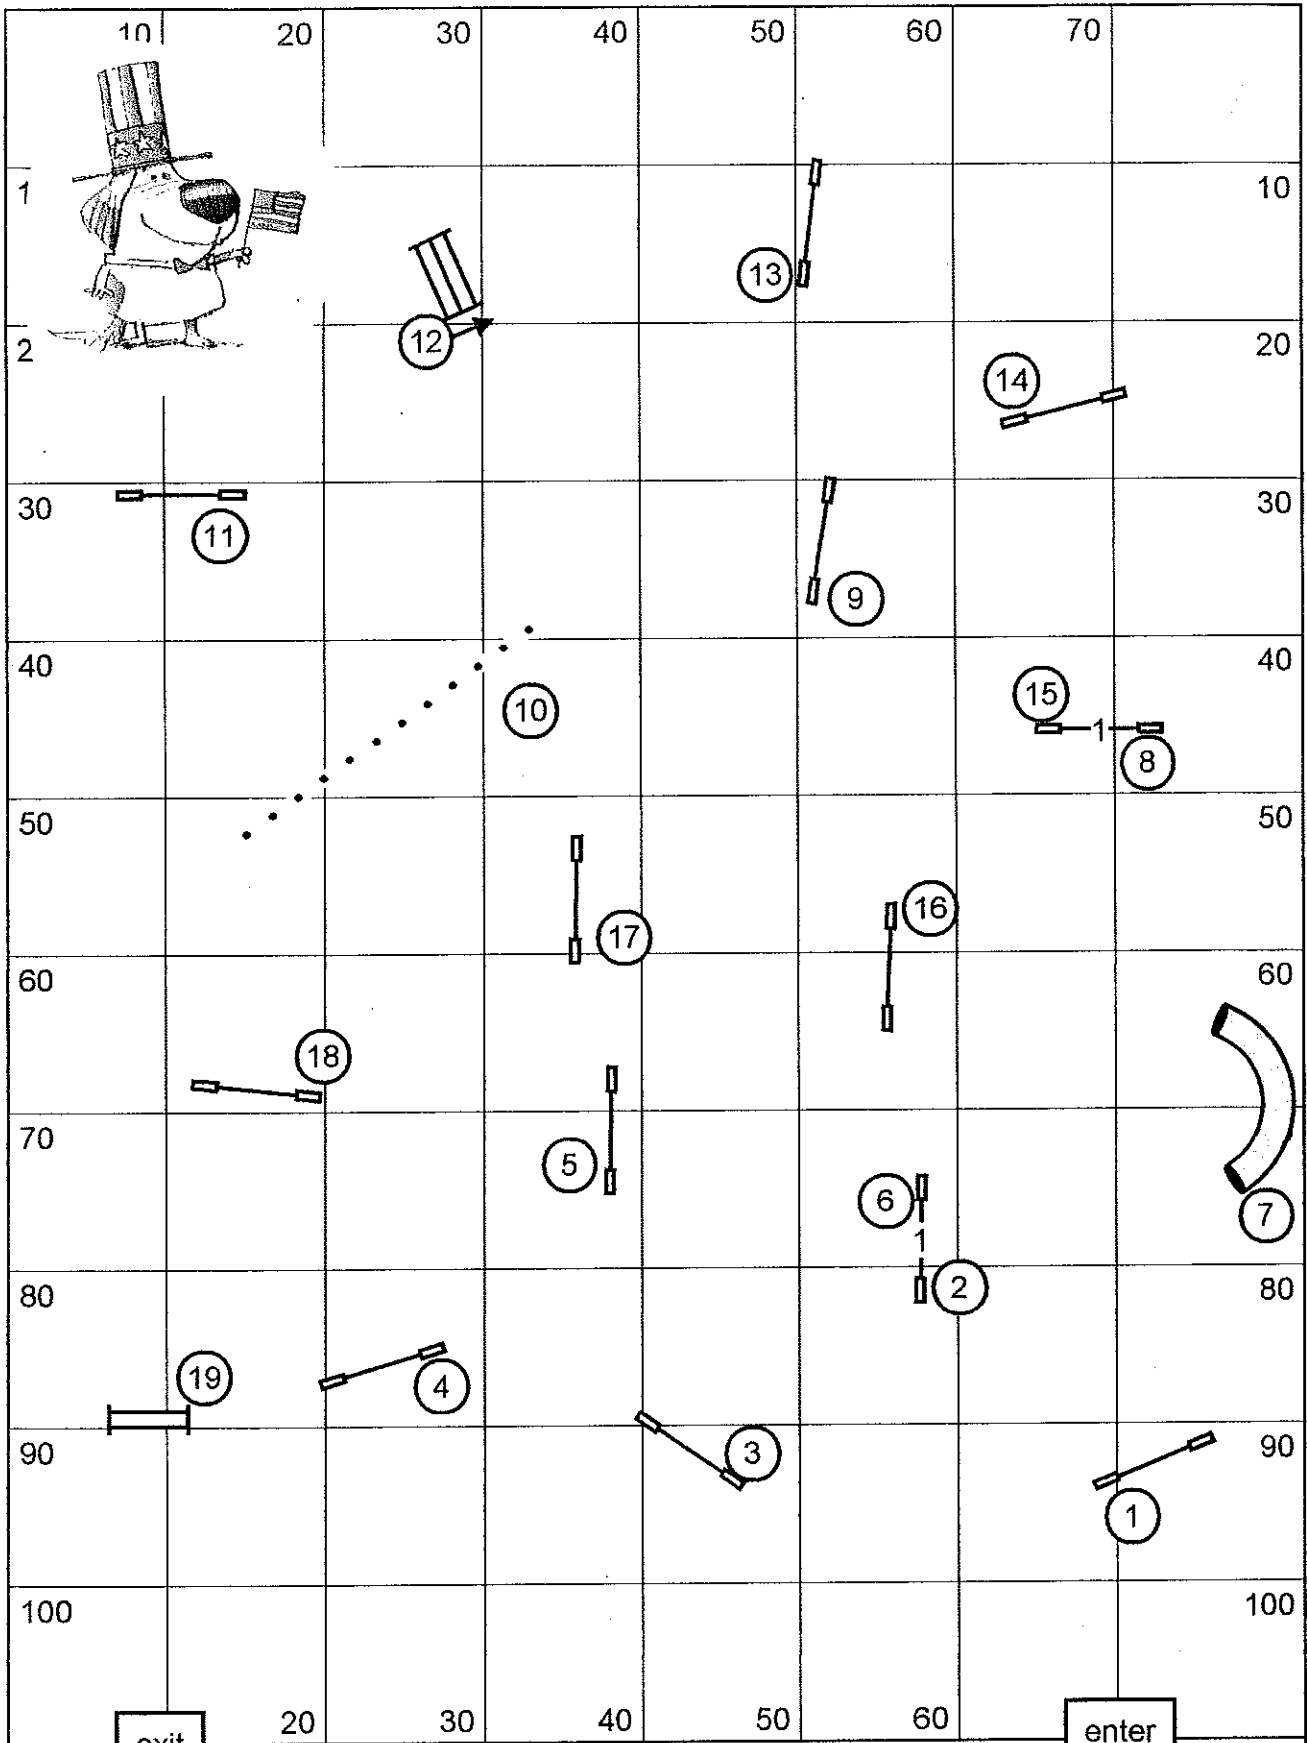

Agility Club of San Diego \* Friday, July 5, 2013  
 Naval Training Center (NTC) \* Point Loma, CA  
 Time 2 Beat \* Mary Mullen  
 Outdoors \* grass

**T2B**

**T2B**

Agility Club of San Diego \* Friday, July 5, 2013  
 Naval Training Center (NTC) \* Point Loma, CA  
 Excellent JWW \* Mary Mullen  
 Outdoors \* grass

**EXC/MSTR**

**JWW**

enter

exit

Agility Club of San Diego \* Friday, July 5, 2013  
 Naval Training Center (NTC) \* Point Loma, CA  
 Excellent Standard \* Mary Mullen  
 Outdoors \* grass

EXC/MSTR

STD

Agility Club of San Diego \* Saturday, July 6, 2013  
 Naval Training Center (NTC) \* Point Loma, CA  
 Excellent/Master JWW \* Mary Mullen  
 Outdoors \* grass