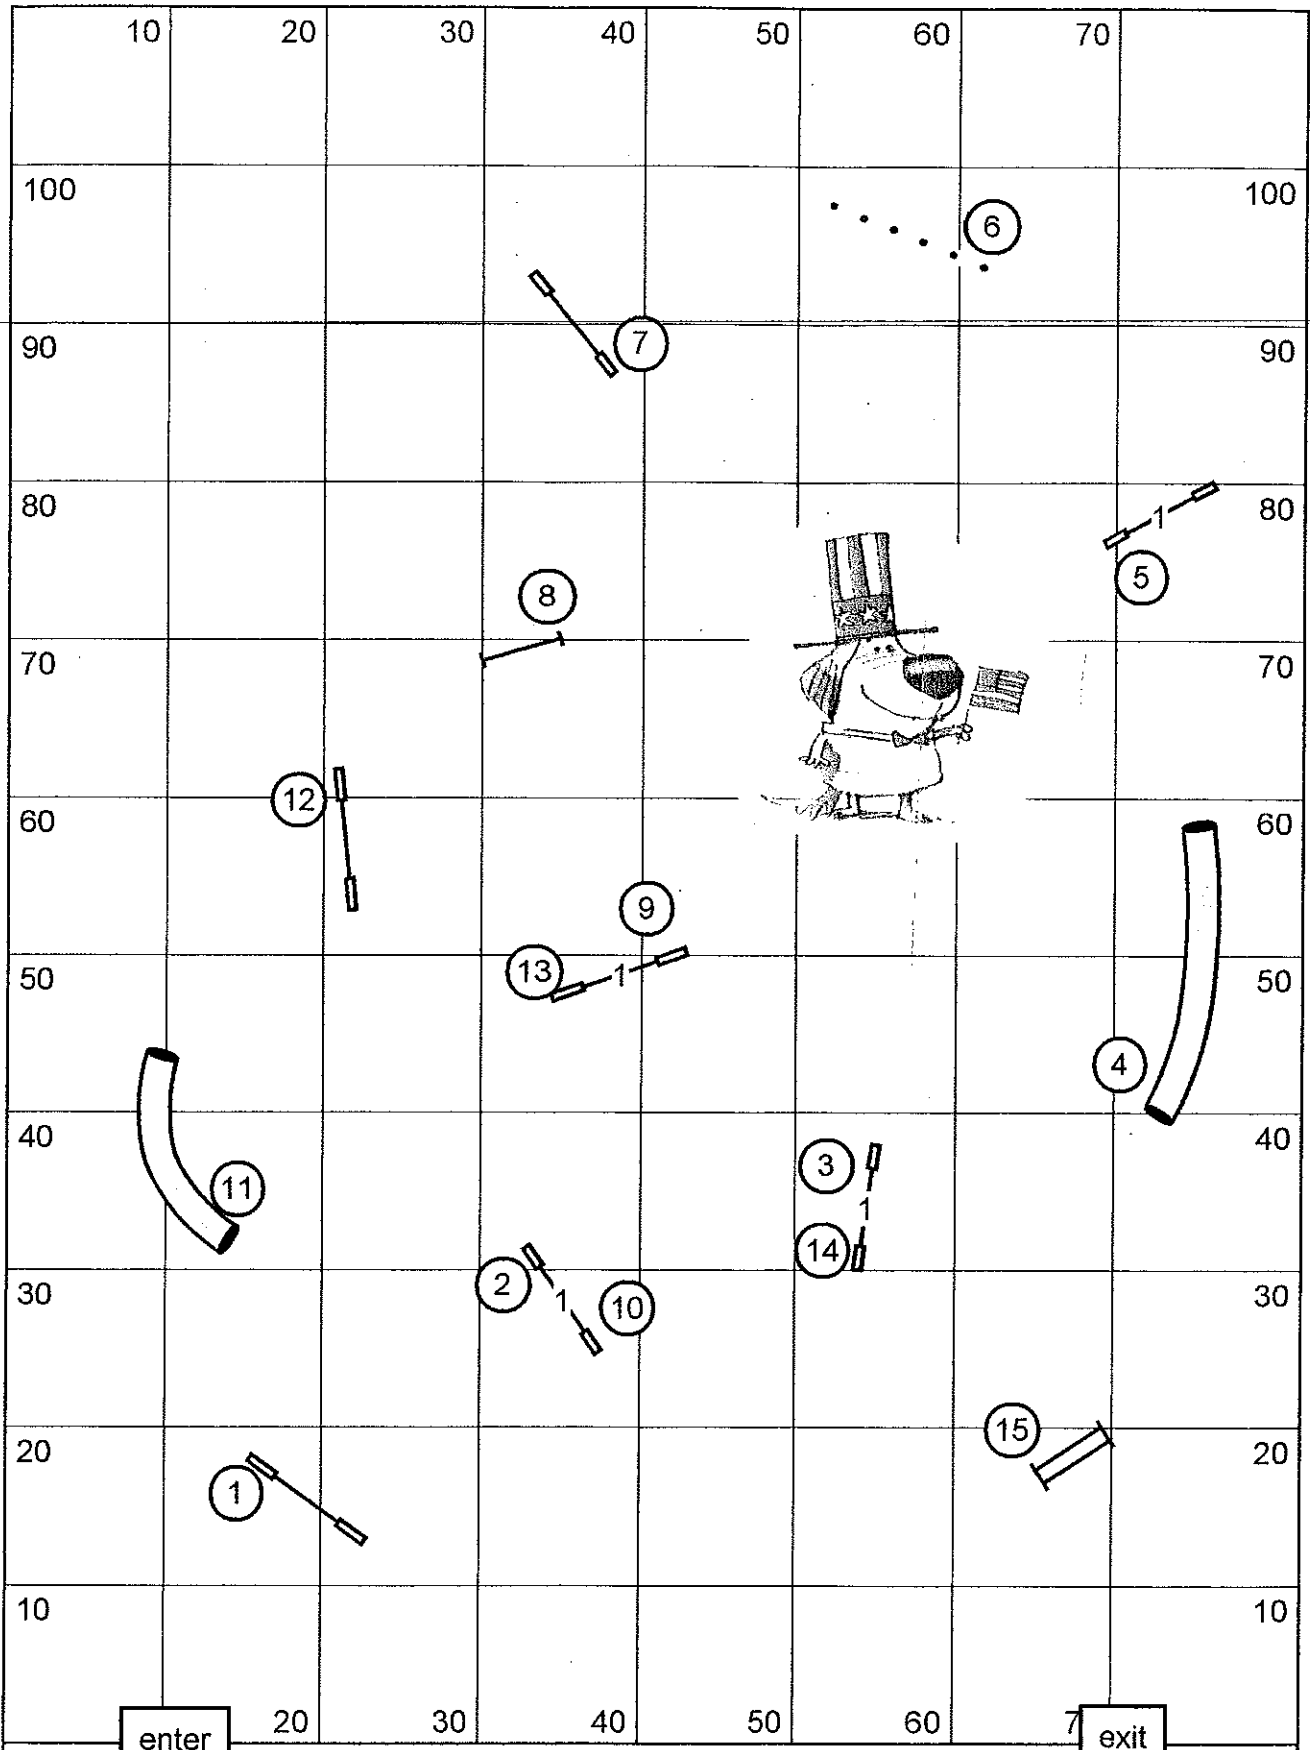

Agility Club of San Diego * Saturday, July 6, 2013
Naval Training Center (NTC) * Point Loma, CA
Novice JWW * Mary Mullen
Outdoors * grass

NOVICE

JWW