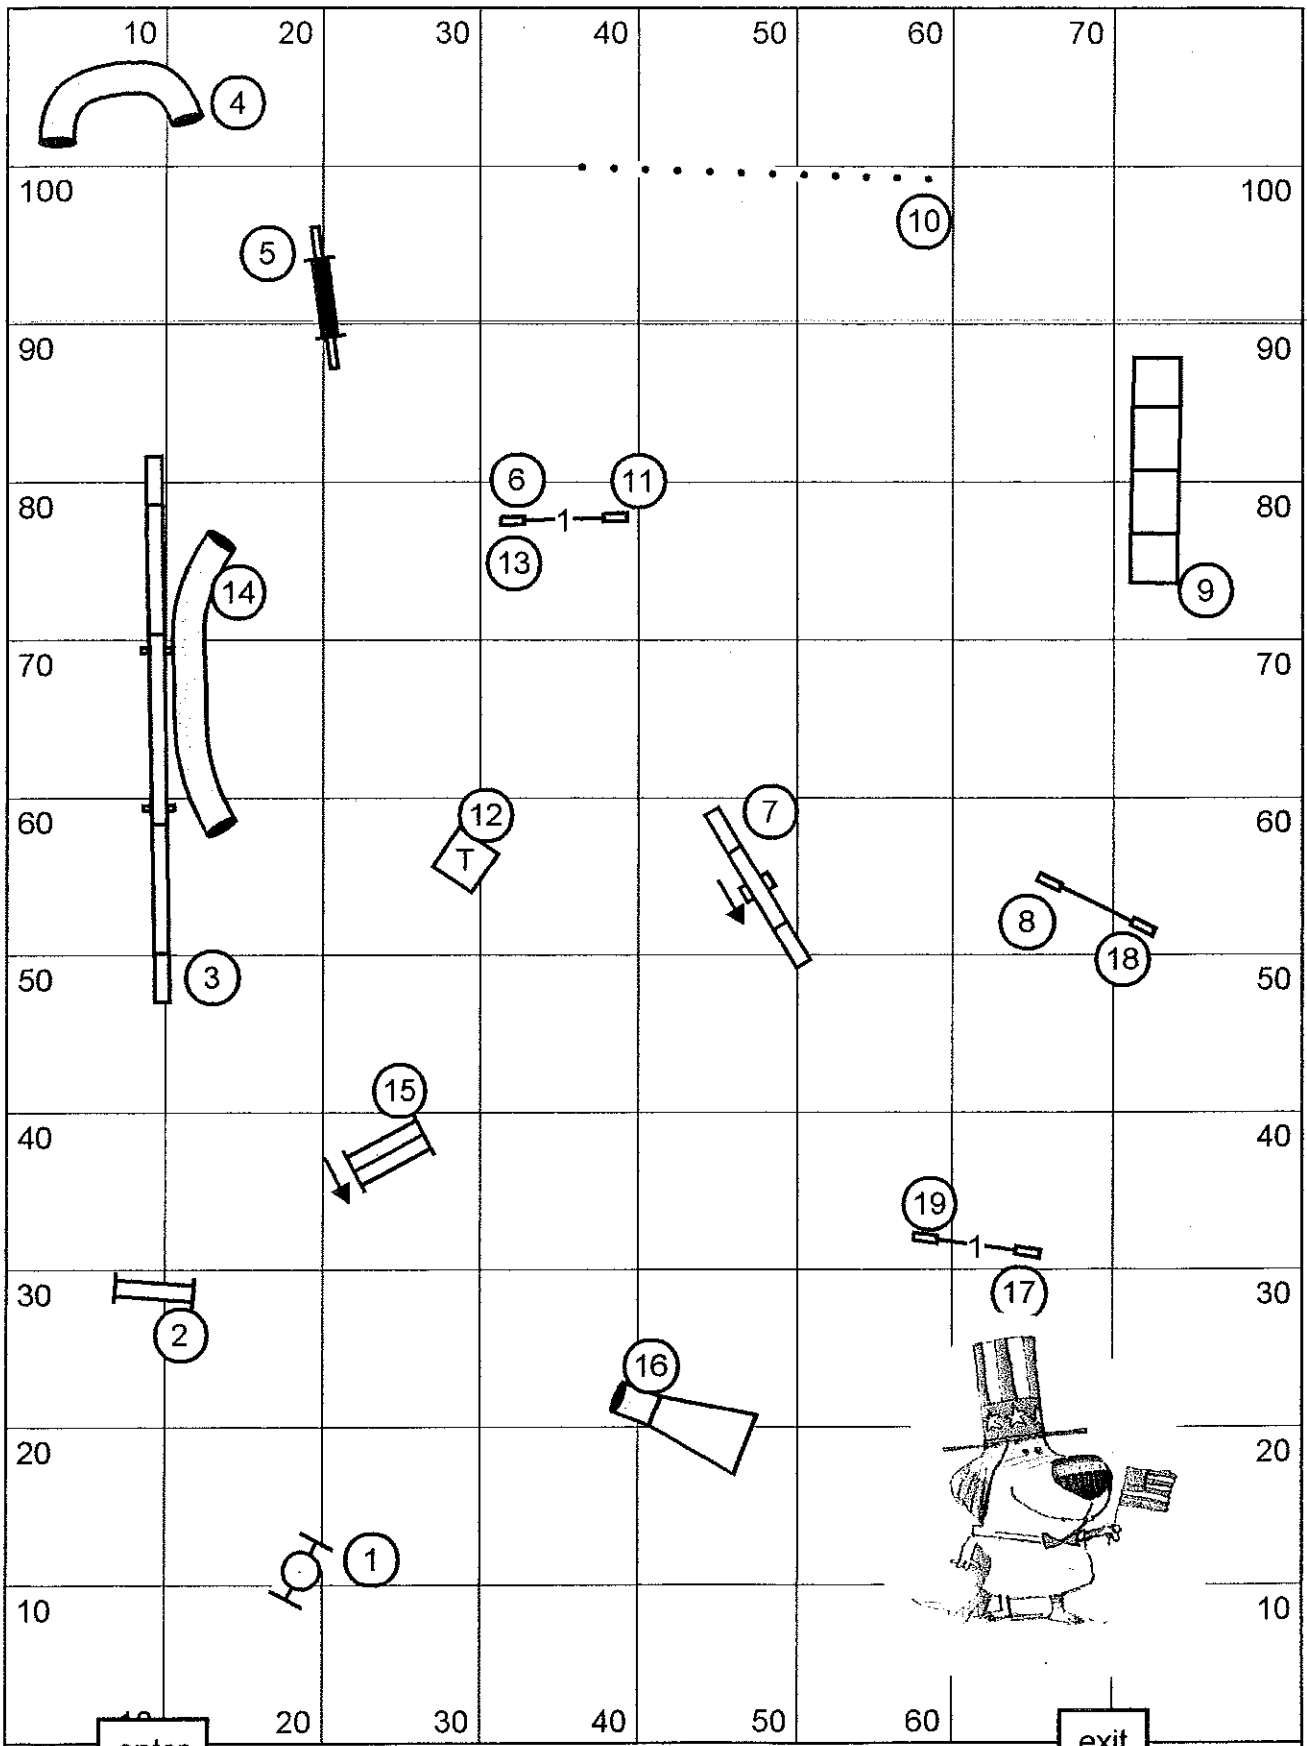

**EXC/MSTR**

**JWW**

enter

exit

Agility Club of San Diego \* Friday, July 5, 2013  
 Naval Training Center (NTC) \* Point Loma, CA  
 Excellent Standard \* Mary Mullen  
 Outdoors \* grass

EXC/MSTR

STD

Agility Club of San Diego \* Saturday, July 6, 2013  
 Naval Training Center (NTC) \* Point Loma, CA  
 Excellent/Master JWW \* Mary Mullen  
 Outdoors \* grass

**EXC/MSTR**

**JWW**

**EXC/MSTR**

Agility Club of San Diego \* Saturday, July 6, 2013  
 Naval Training Center (NTC) \* Point Loma, CA  
 Excellent Standard \* Mary Mullen  
 Outdoors \* grass

**STD**

enter