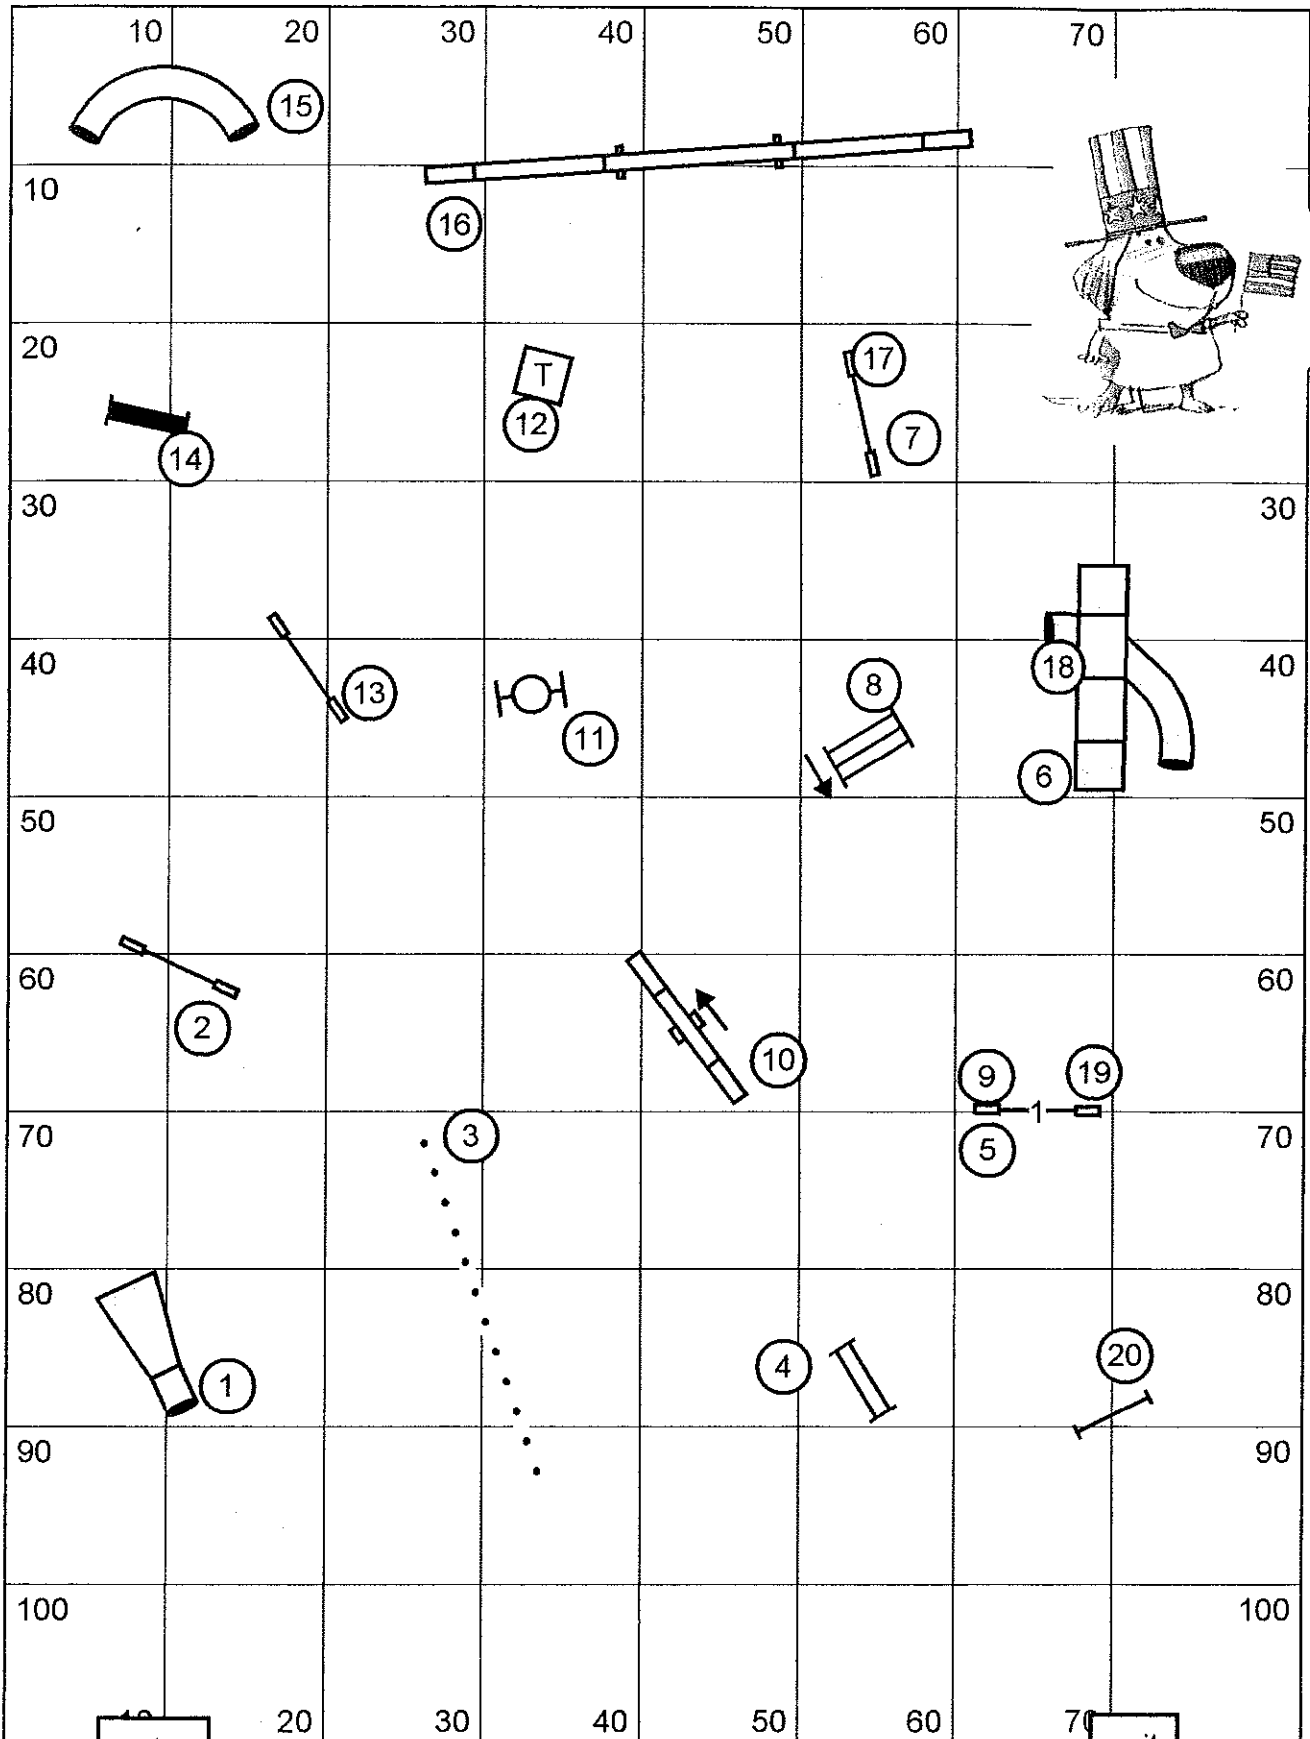

Agility Club of San Diego \* Friday, July 5, 2013  
 Naval Training Center (NTC) \* Point Loma, CA  
 Time 2 Beat \* Mary Mullen  
 Outdoors \* grass

**T2B**

**T2B**

Agility Club of San Diego \* Friday, July 5, 2013  
 Naval Training Center (NTC) \* Point Loma, CA  
 Excellent JWW \* Mary Mullen  
 Outdoors \* grass

**EXC/MSTR**

**JWW**

enter

exit

Agility Club of San Diego \* Friday, July 5, 2013  
 Naval Training Center (NTC) \* Point Loma, CA  
 Excellent Standard \* Mary Mullen  
 Outdoors \* grass

EXC/MSTR

STD

Agility Club of San Diego \* Saturday, July 6, 2013  
 Naval Training Center (NTC) \* Point Loma, CA  
 Excellent/Master JWW \* Mary Mullen  
 Outdoors \* grass