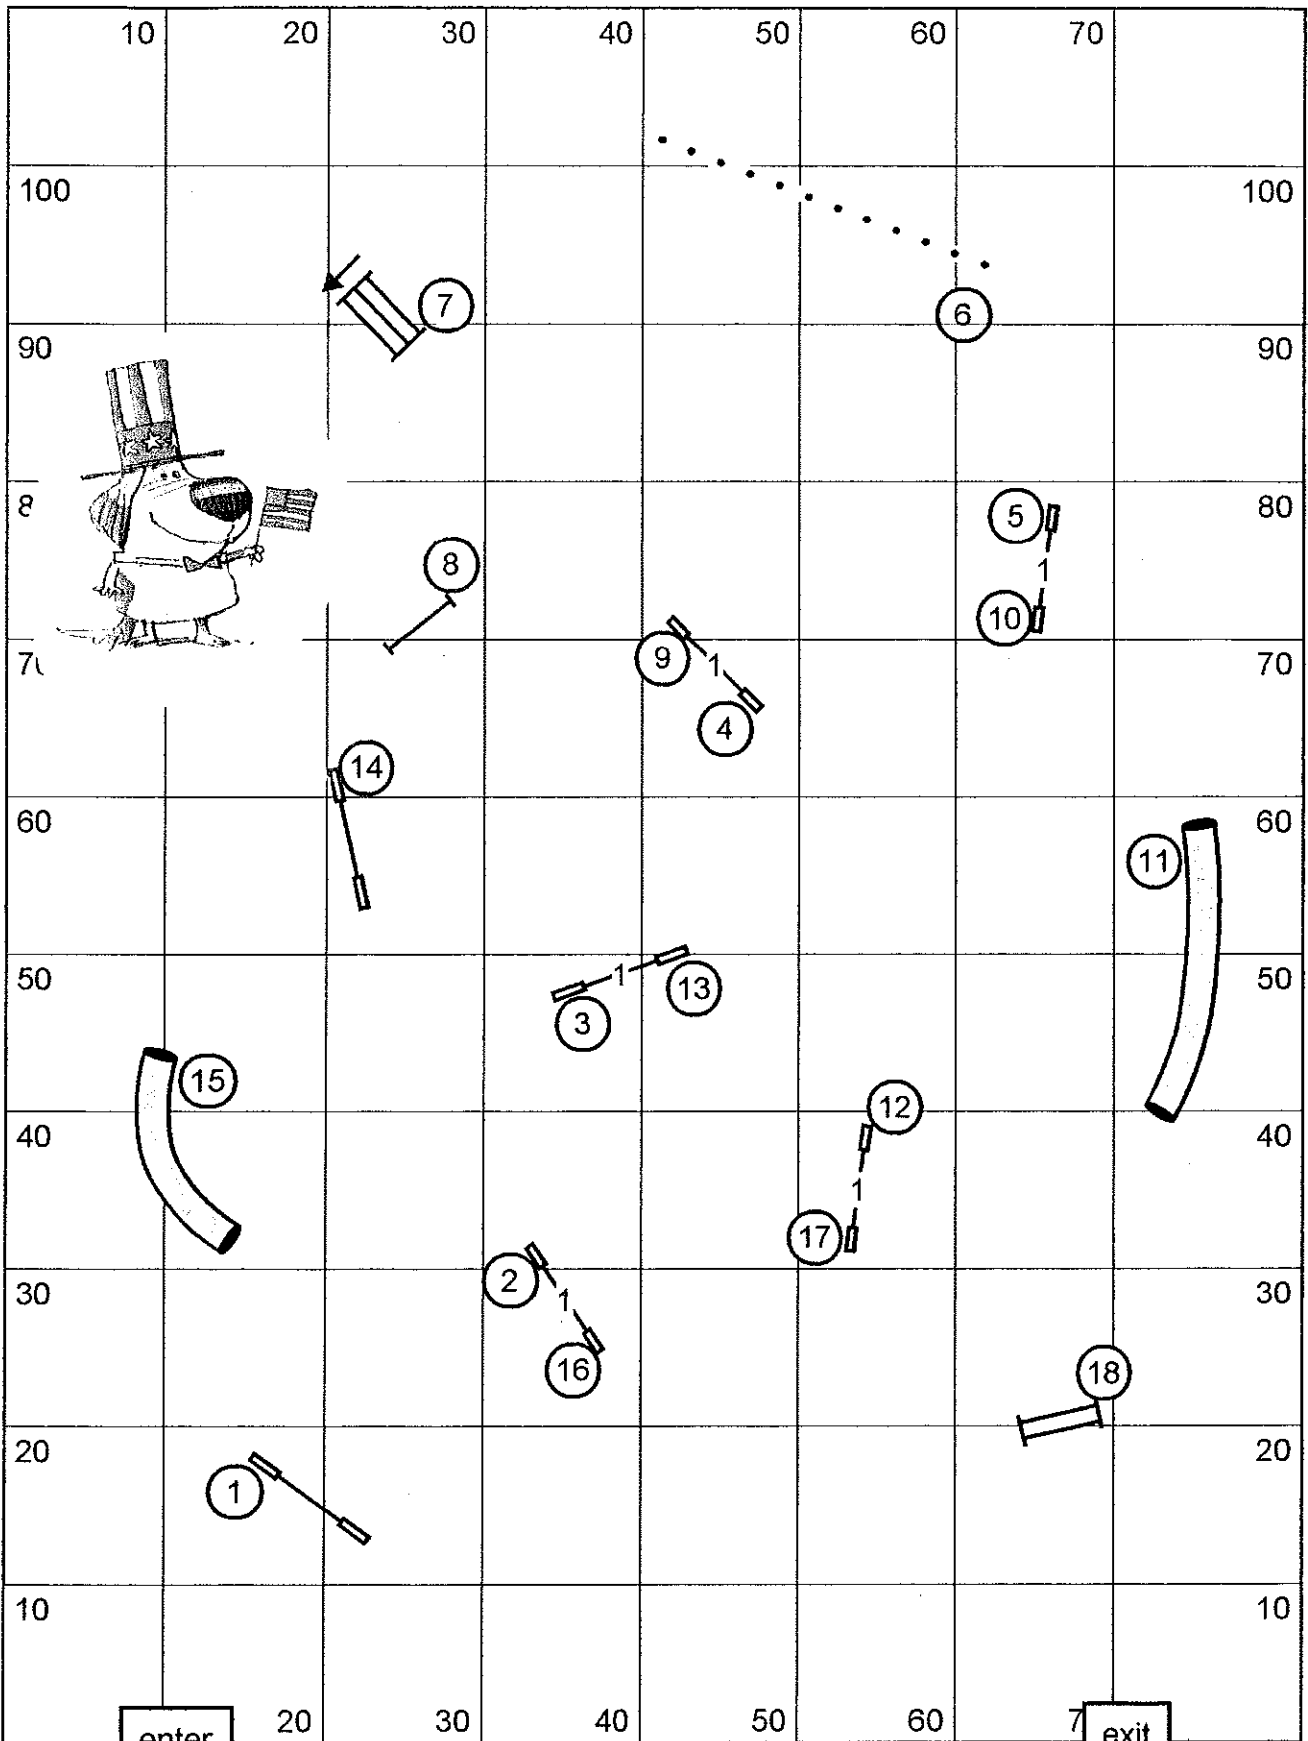

**EXC/MSTR**

**JWW**

enter

exit

Agility Club of San Diego \* Friday, July 5, 2013  
 Naval Training Center (NTC) \* Point Loma, CA  
 Excellent Standard \* Mary Mullen  
 Outdoors \* grass

EXC/MSTR

STD

Agility Club of San Diego \* Saturday, July 6, 2013  
 Naval Training Center (NTC) \* Point Loma, CA  
 Excellent/Master JWW \* Mary Mullen  
 Outdoors \* grass

**EXC/MSTR**

**JWW**

**EXC/MSTR**

Agility Club of San Diego \* Saturday, July 6, 2013  
 Naval Training Center (NTC) \* Point Loma, CA  
 Excellent Standard \* Mary Mullen  
 Outdoors \* grass

**STD**

enter