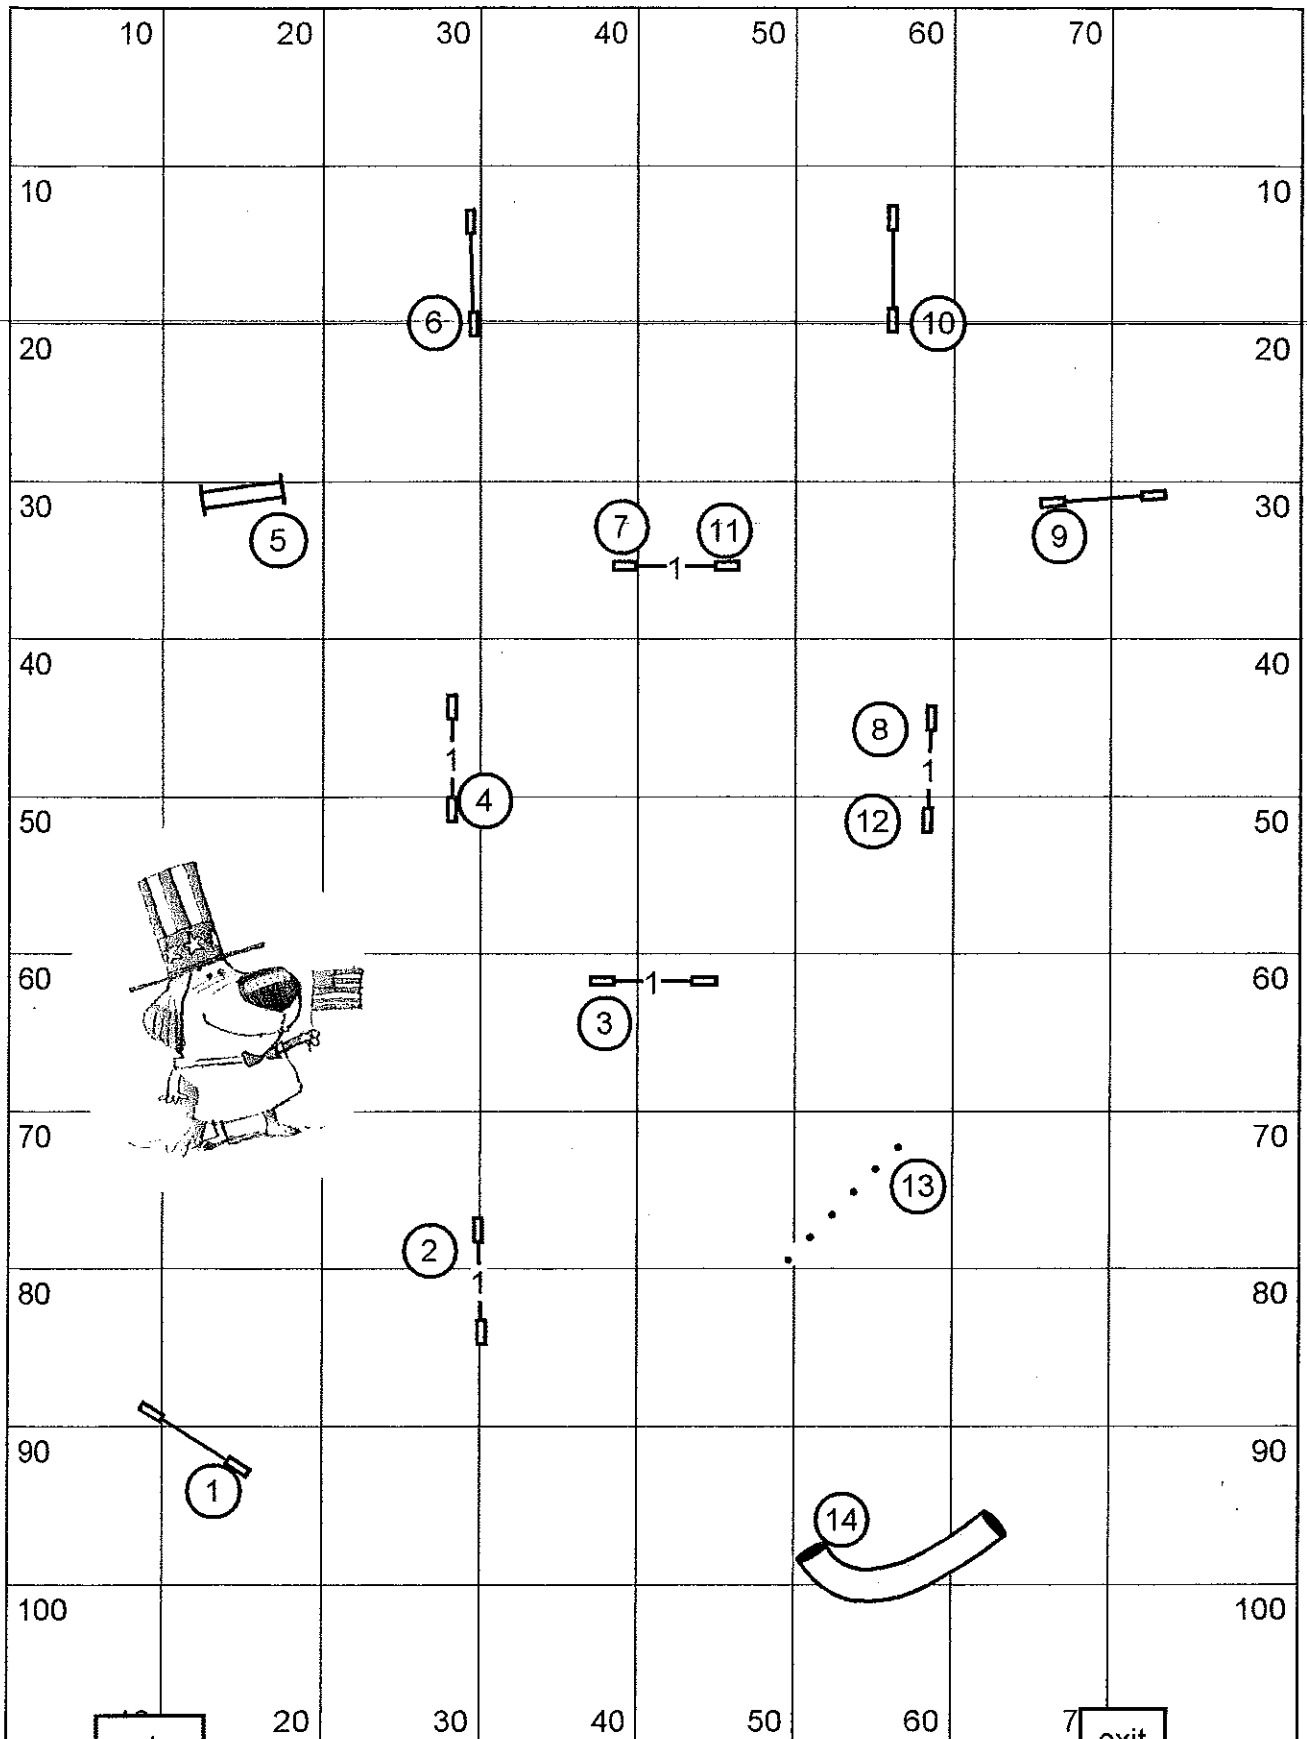

**OPEN**

**STD**

enter

exit

Agility Club of San Diego \* Sunday, July 7, 2013  
 Naval Training Center (NTC) \* Point Loma, CA  
 Open JWW \* Mary Mullen  
 Outdoors \* grass

**OPEN**

**JWW**

Agility Club of San Diego \* Sunday, July 7, 2013  
 Naval Training Center (NTC) \* Point Loma, CA  
 Novice Standard \* Mary Mullen  
 Outdoors \* grass

**NOVICE**

**STD**

enter

exit

Agility Club of San Diego \* Sunday, July 7, 2013  
 Naval Training Center (NTC) \* Point Loma, CA  
 Novice JWW \* Mary Mullen  
 Outdoors \* grass

**NOVICE**

**JWW**