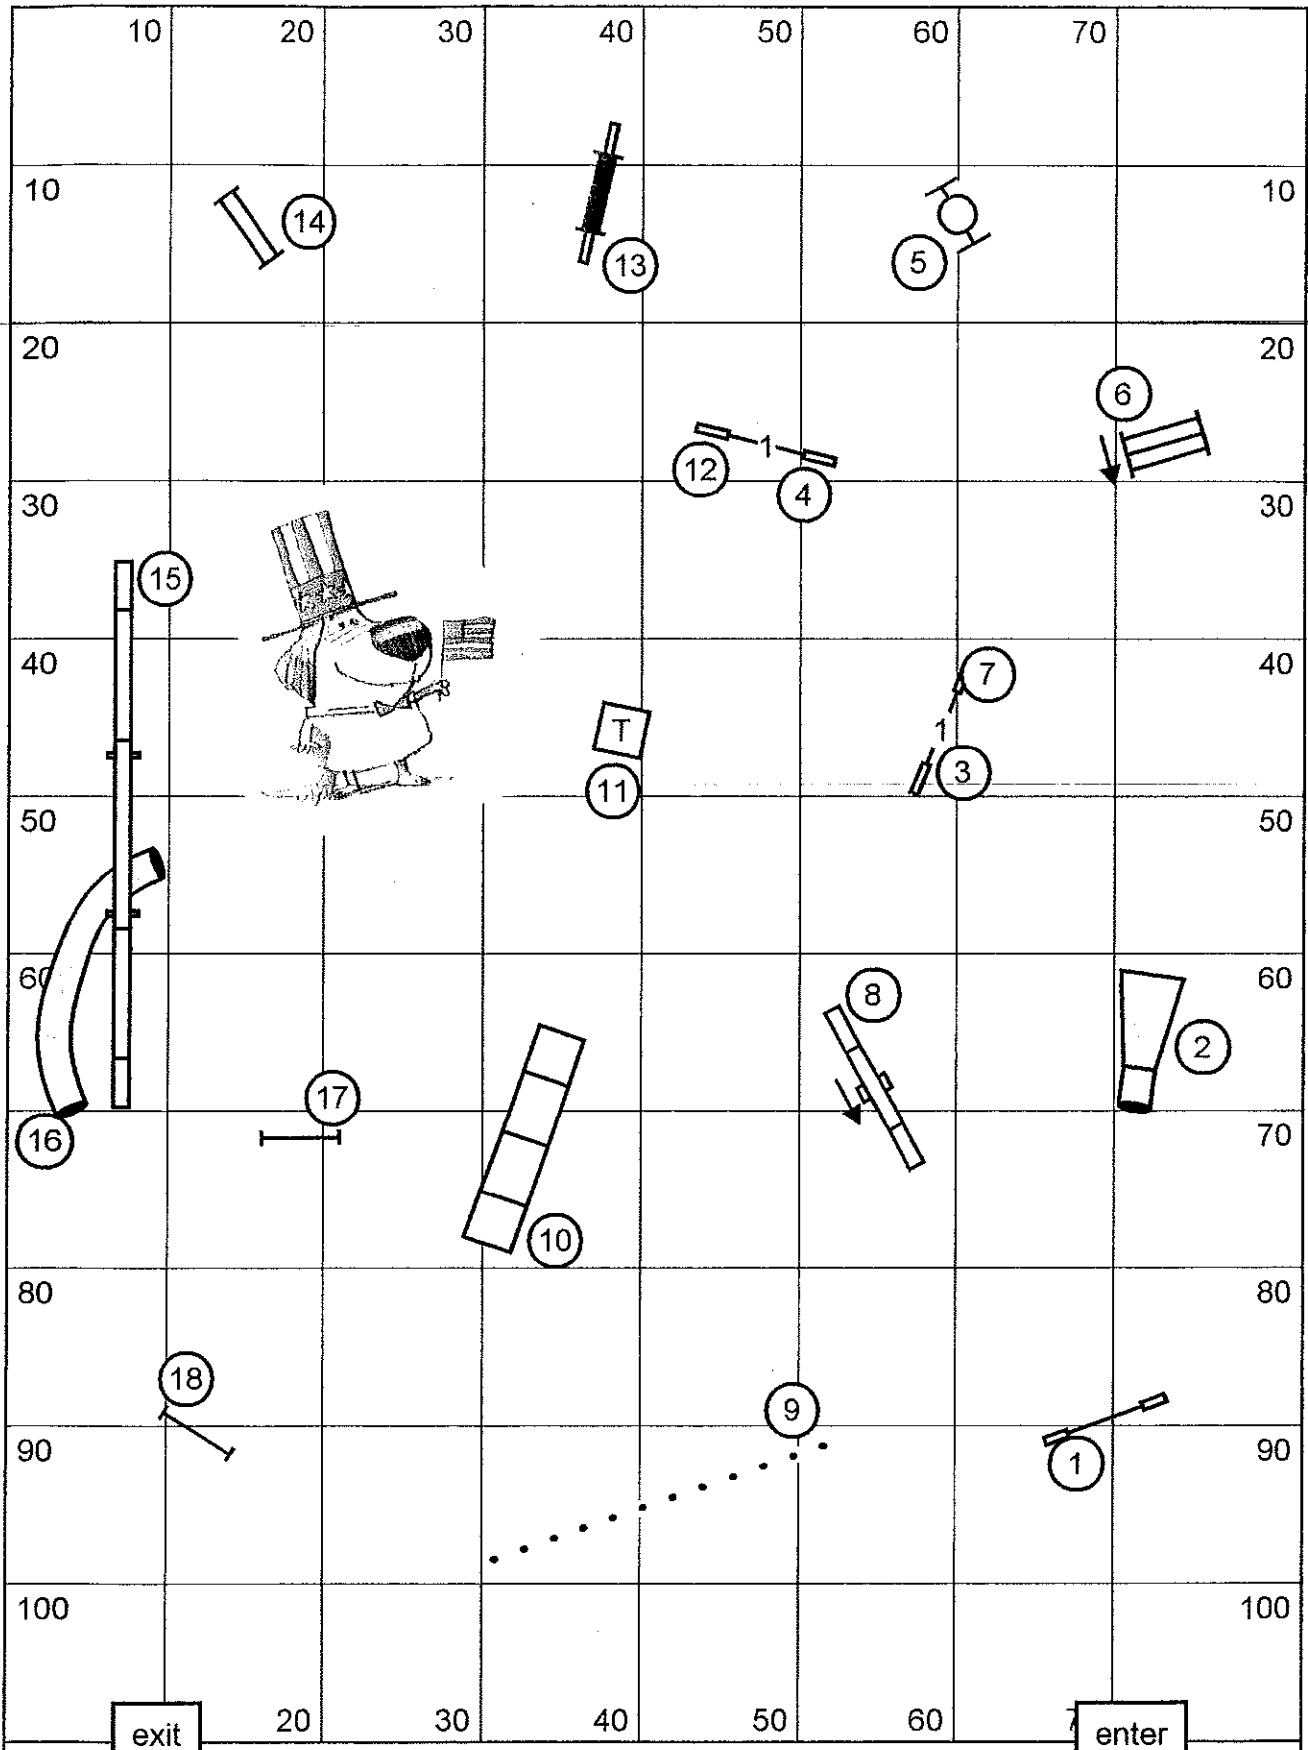

**EXC/MSTR**

**JWW**

**EXC/MSTR**

Agility Club of San Diego \* Sunday, July 7, 2013  
 Naval Training Center (NTC) \* Point Loma, CA  
 Excellent Standard \* Mary Mullen  
 Outdoors \* grass

**STD**

Agility Club of San Diego \* Sunday, July 7, 2013  
 Naval Training Center (NTC) \* Point Loma, CA  
 Open Standard \* Mary Mullen  
 Outdoors \* grass

**OPEN**

**STD**

enter

exit

Agility Club of San Diego \* Sunday, July 7, 2013  
 Naval Training Center (NTC) \* Point Loma, CA  
 Open JWW \* Mary Mullen  
 Outdoors \* grass

**OPEN**

**JWW**

Agility Club of San Diego \* Sunday, July 7, 2013  
 Naval Training Center (NTC) \* Point Loma, CA  
 Novice Standard \* Mary Mullen  
 Outdoors \* grass