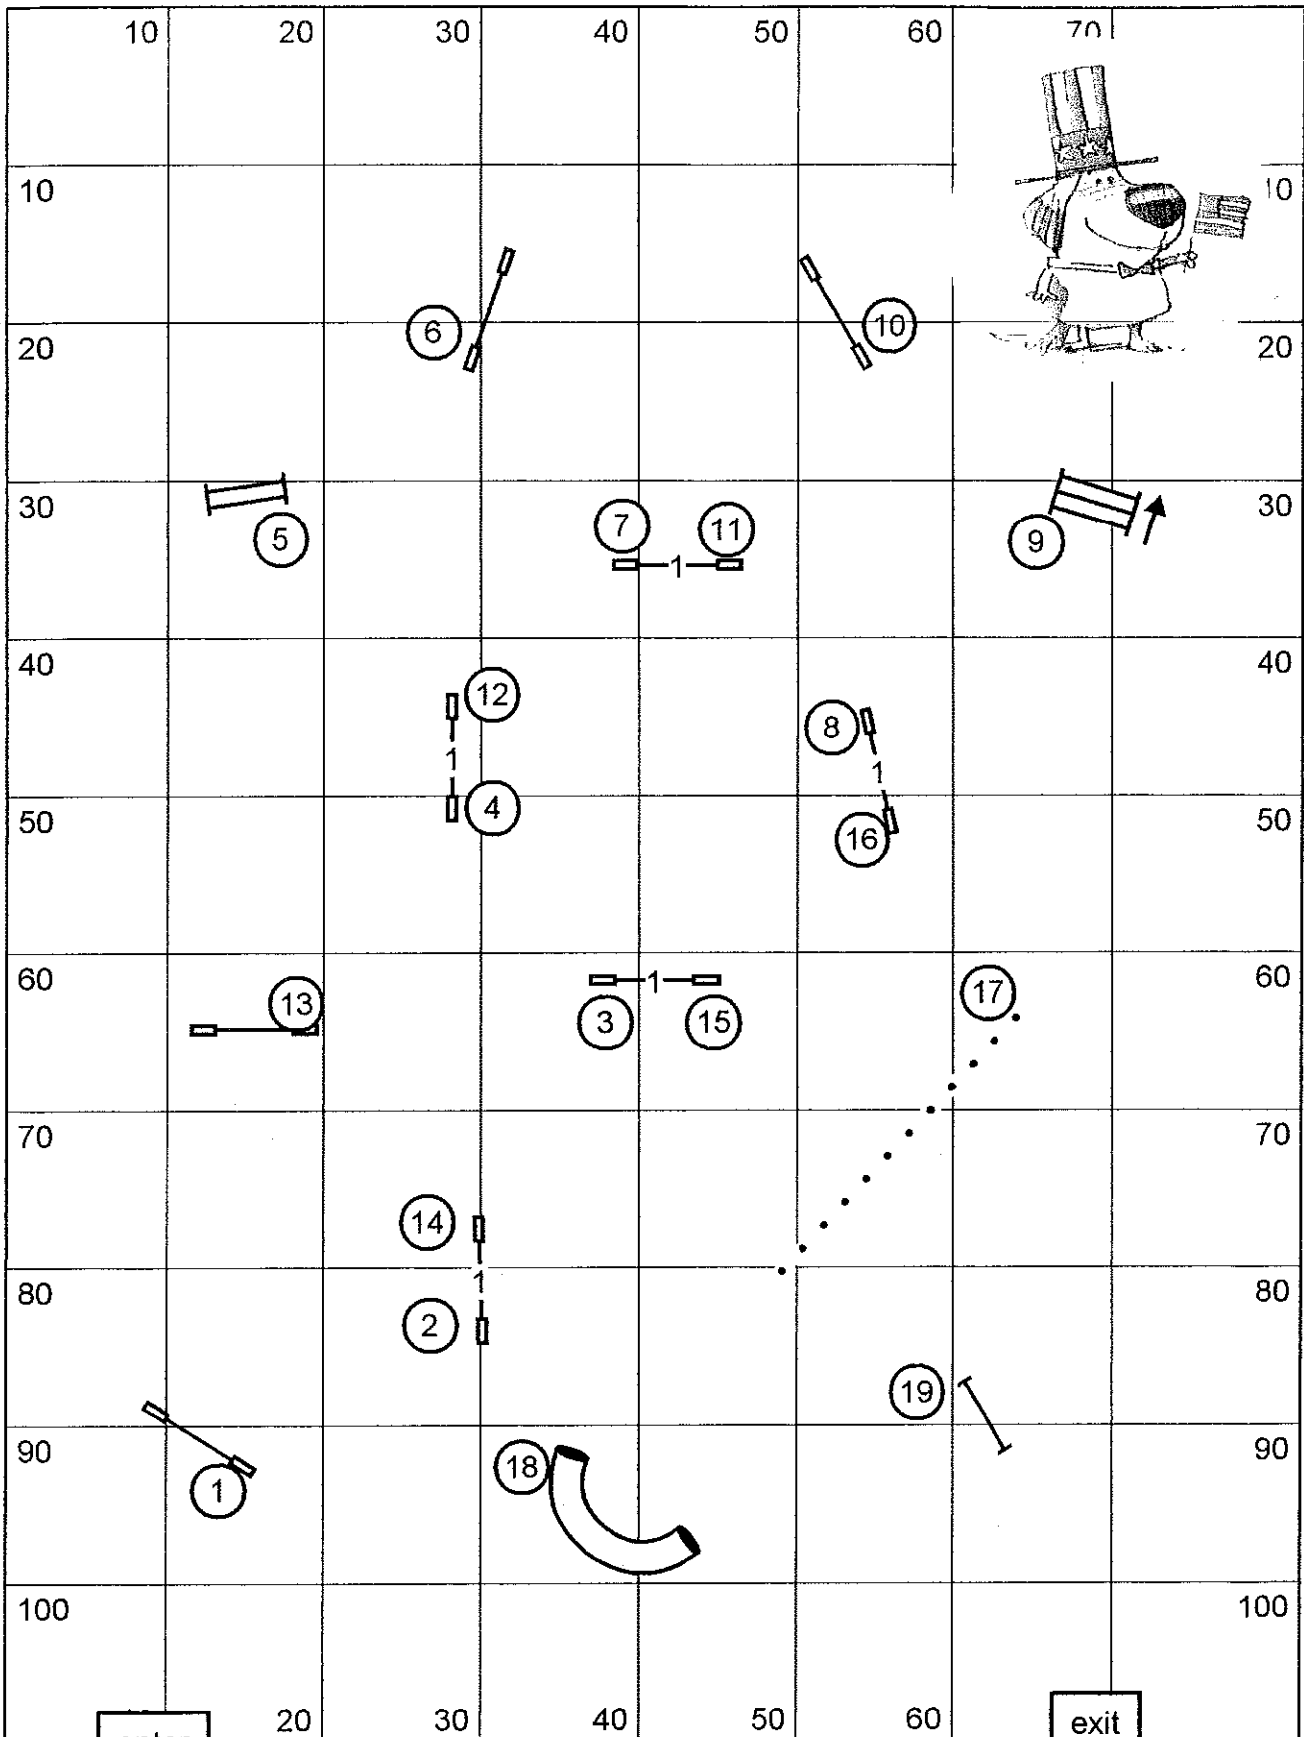

**OPEN**

**STD**

Agility Club of San Diego \* Saturday, July 6, 2013  
 Naval Training Center (NTC) \* Point Loma, CA  
 Novice JWW \* Mary Mullen  
 Outdoors \* grass

**NOVICE**

**JWW**

enter

exit

**NOVICE**

**STD**

Agility Club of San Diego \* Saturday, July 6, 2013  
 Naval Training Center (NTC) \* Point Loma, CA  
 Novice Standard \* Mary Mullen  
 Outdoors \* grass

Agility Club of San Diego \* Sunday, July 7, 2013  
 Naval Training Center (NTC) \* Point Loma, CA  
 Excellent JWW \* Mary Mullen  
 Outdoors \* grass