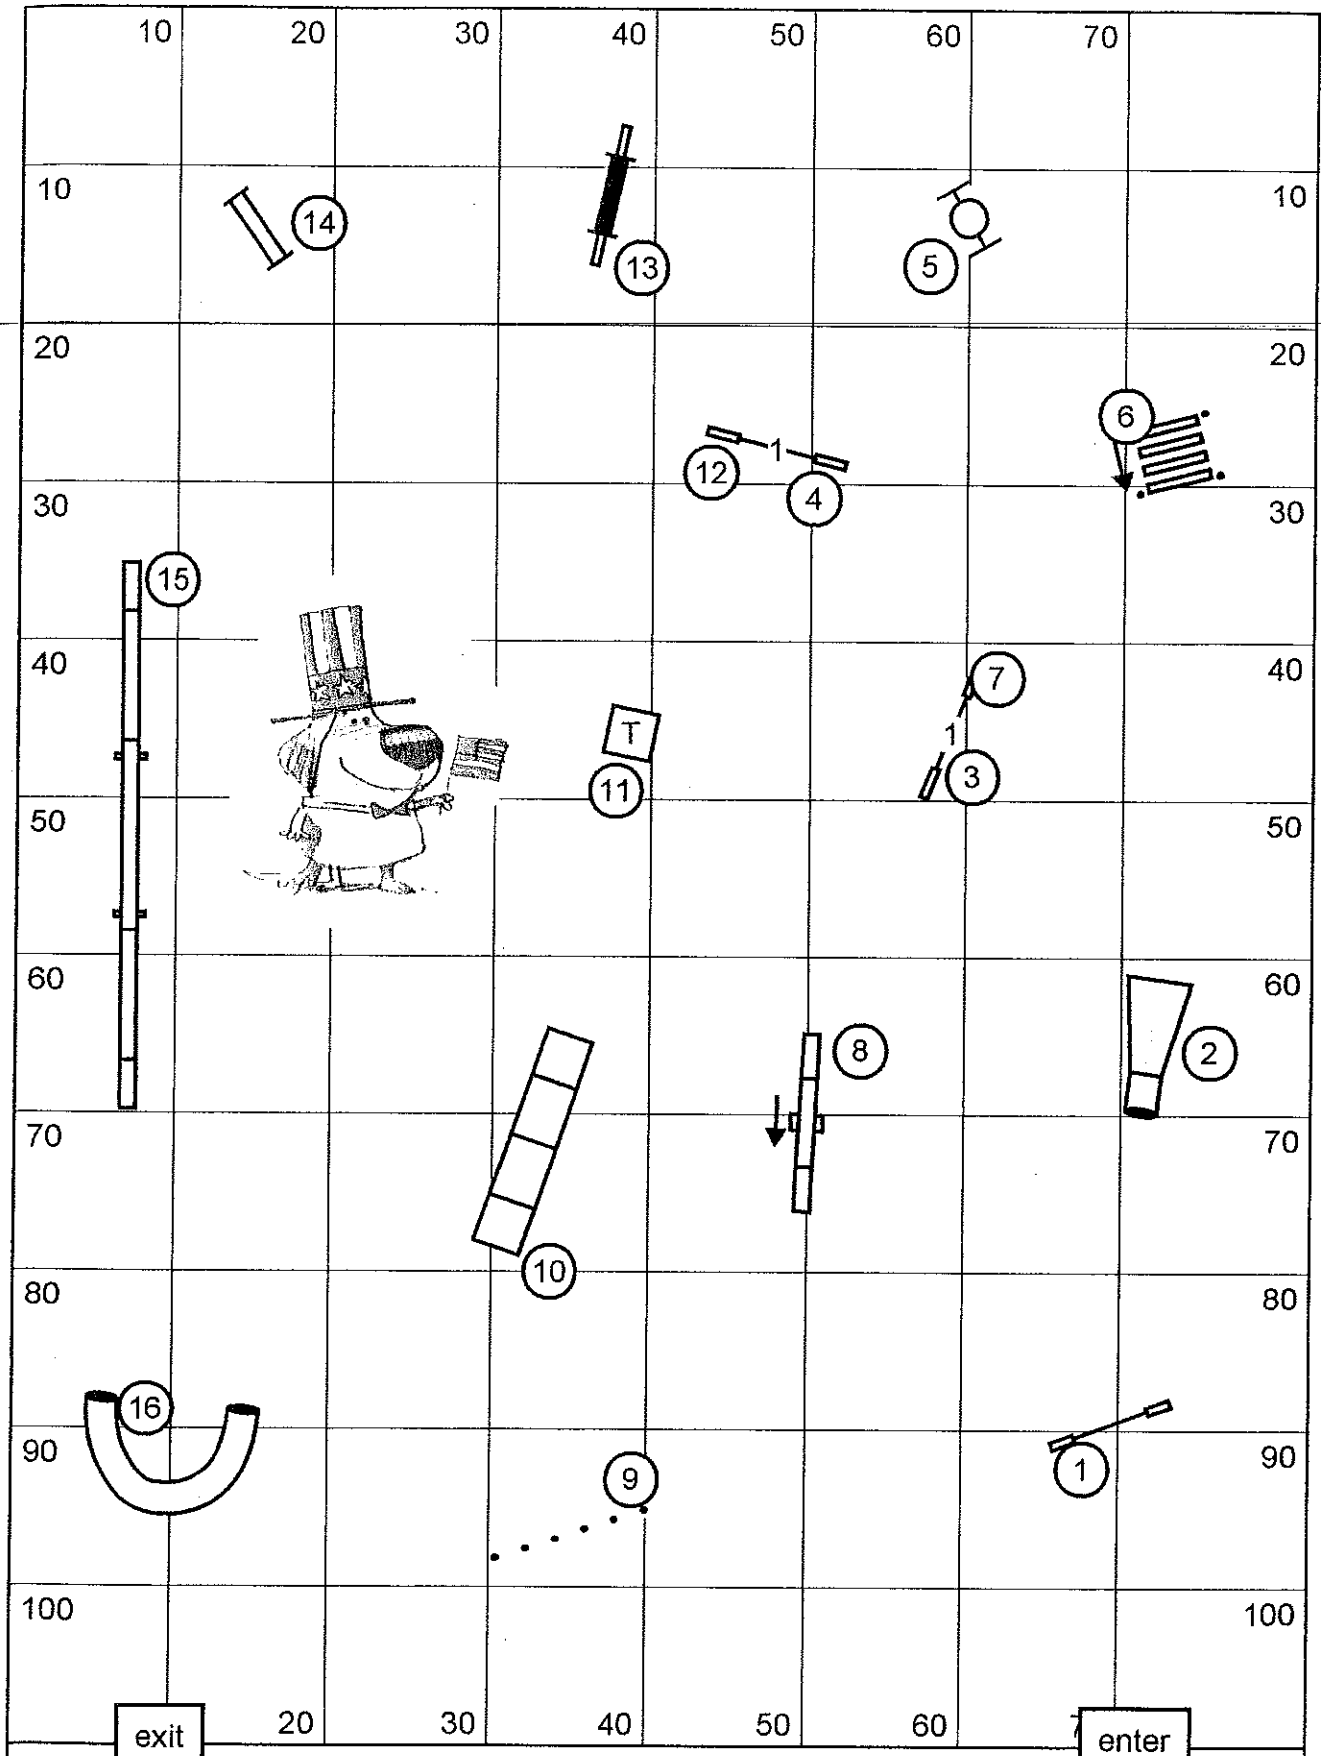

**OPEN**

**STD**

enter

exit

Agility Club of San Diego \* Sunday, July 7, 2013  
 Naval Training Center (NTC) \* Point Loma, CA  
 Open JWW \* Mary Mullen  
 Outdoors \* grass

**OPEN**

**JWW**

Agility Club of San Diego \* Sunday, July 7, 2013  
 Naval Training Center (NTC) \* Point Loma, CA  
 Novice Standard \* Mary Mullen  
 Outdoors \* grass

**NOVICE**

**STD**

enter

exit

Agility Club of San Diego \* Sunday, July 7, 2013  
 Naval Training Center (NTC) \* Point Loma, CA  
 Novice JWW \* Mary Mullen  
 Outdoors \* grass

**NOVICE**

**JWW**