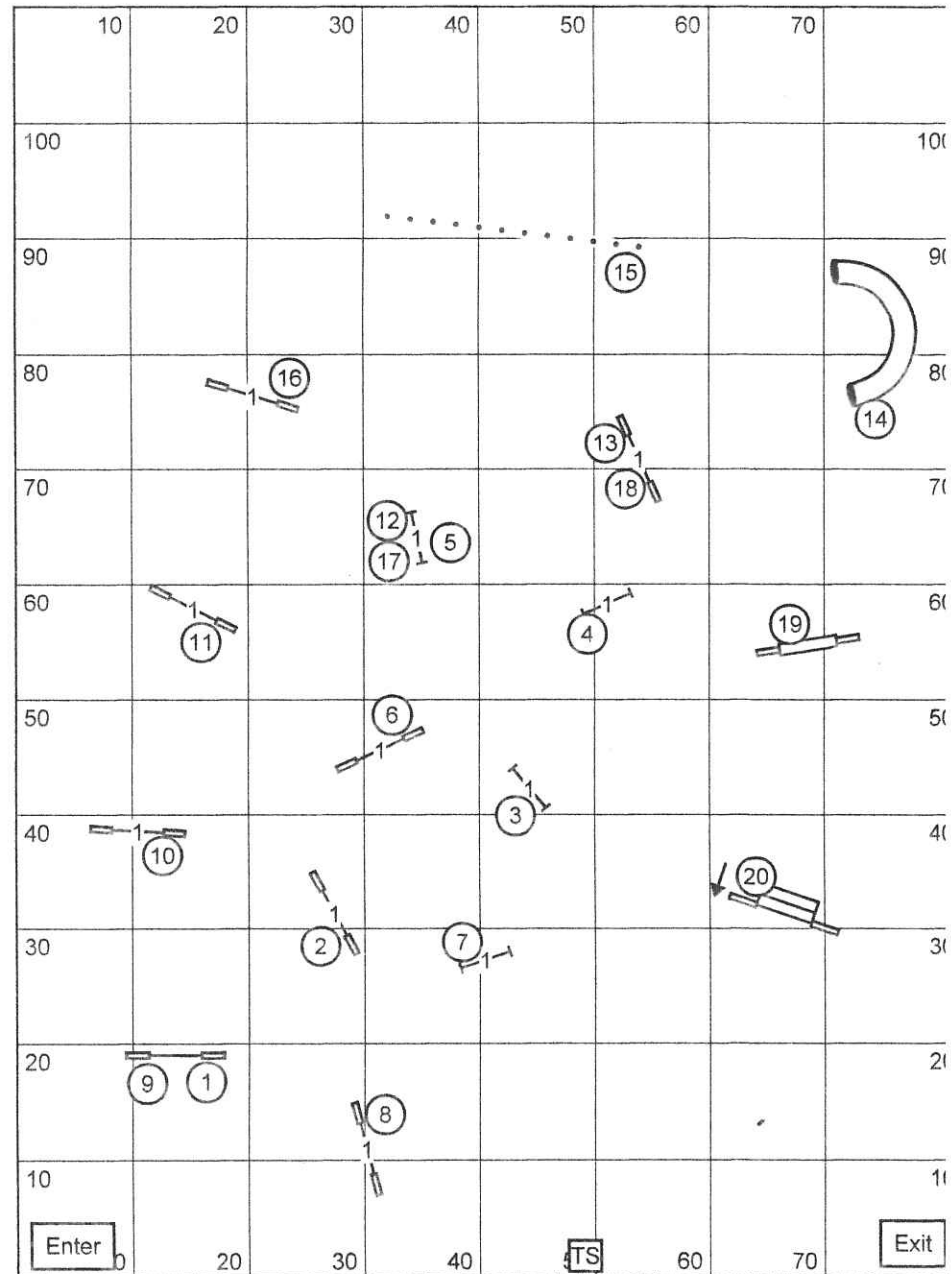

German Shepherd Dog Club of San Diego County  
 Point Loma, CA  
 Saturday August 2, 2014  
 Excellent/Master STD  
 Ronda Bermke

German Shepherd Dog Club of San Diego  
 Point Loma, CA  
 Excellent/Master JWW  
 Saturday August 2, 2014  
 Ronda Bermke

German Shepherd Dog Club of San Diego County  
 Point Loma, CA  
 Saturday August 2, 2014  
 Open STD  
 Ronda Bermke

German Shepherd Dog Club of San Diego  
 Point Loma, CA  
 Open JWW  
 Saturday August 2, 2014  
 Ronda Bermke