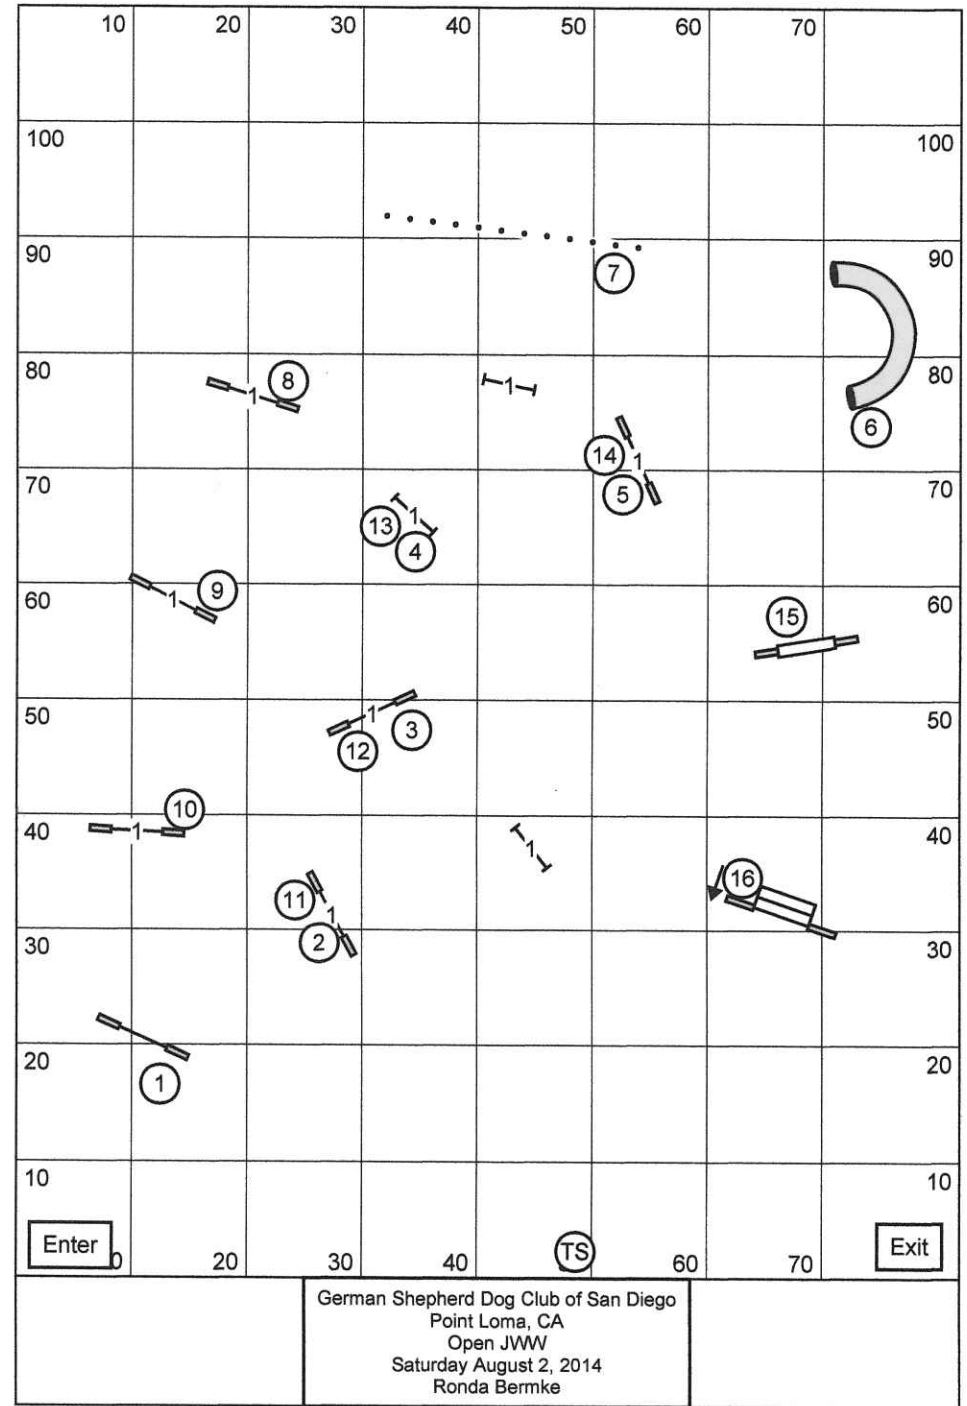

German Shepherd Dog Club of San Diego County  
 Point Loma, CA  
 Saturday August 2, 2014  
 Excellent/Master STD  
 Ronda Bermke

German Shepherd Dog Club of San Diego  
 Point Loma, CA  
 Excellent/Master JWW  
 Saturday August 2, 2014  
 Ronda Bermke

German Shepherd Dog Club of San Diego County  
 Point Loma, CA  
 Saturday August 2, 2014  
 Novice STD  
 Ronda Bermke

German Shepherd Dog Club of San Diego  
 Point Loma, CA  
 Novice JWW  
 Saturday August 2, 2014  
 Ronda Bermke