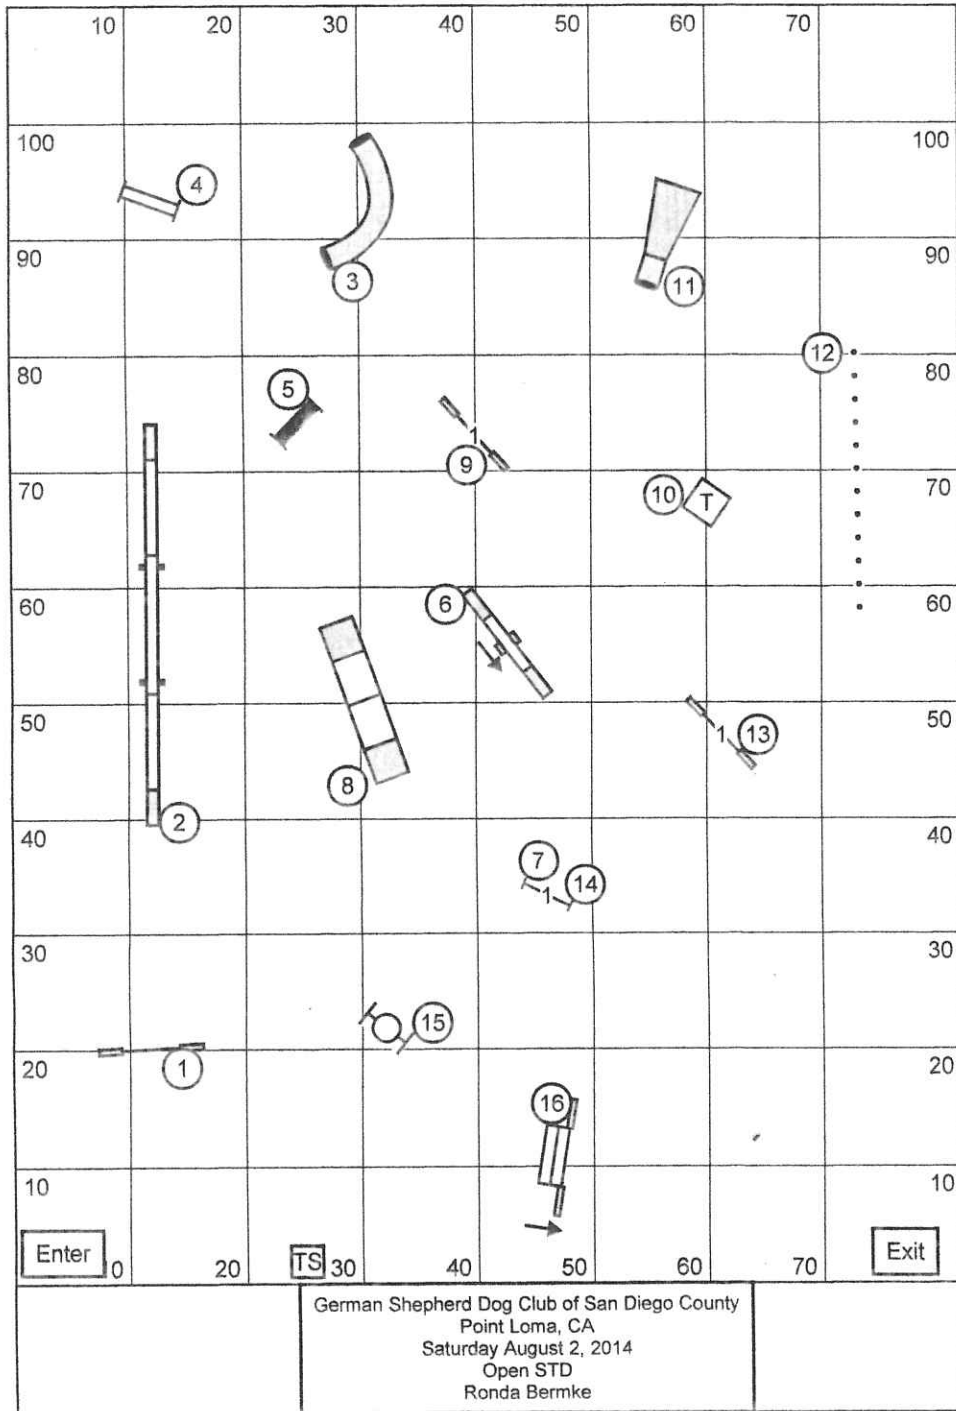

German Shepherd Dog Club of San Diego County  
 Point Loma, CA  
 Saturday August 2, 2014  
 Excellent/Master STD  
 Ronda Bermke

German Shepherd Dog Club of San Diego  
 Point Loma, CA  
 Excellent/Master JWW  
 Saturday August 2, 2014  
 Ronda Bermke

German Shepherd Dog Club of San Diego County  
 Point Loma, CA  
 Saturday August 2, 2014  
 Novice STD  
 Ronda Bermke

German Shepherd Dog Club of San Diego  
 Point Loma, CA  
 Novice JWW  
 Saturday August 2, 2014  
 Ronda Bermke