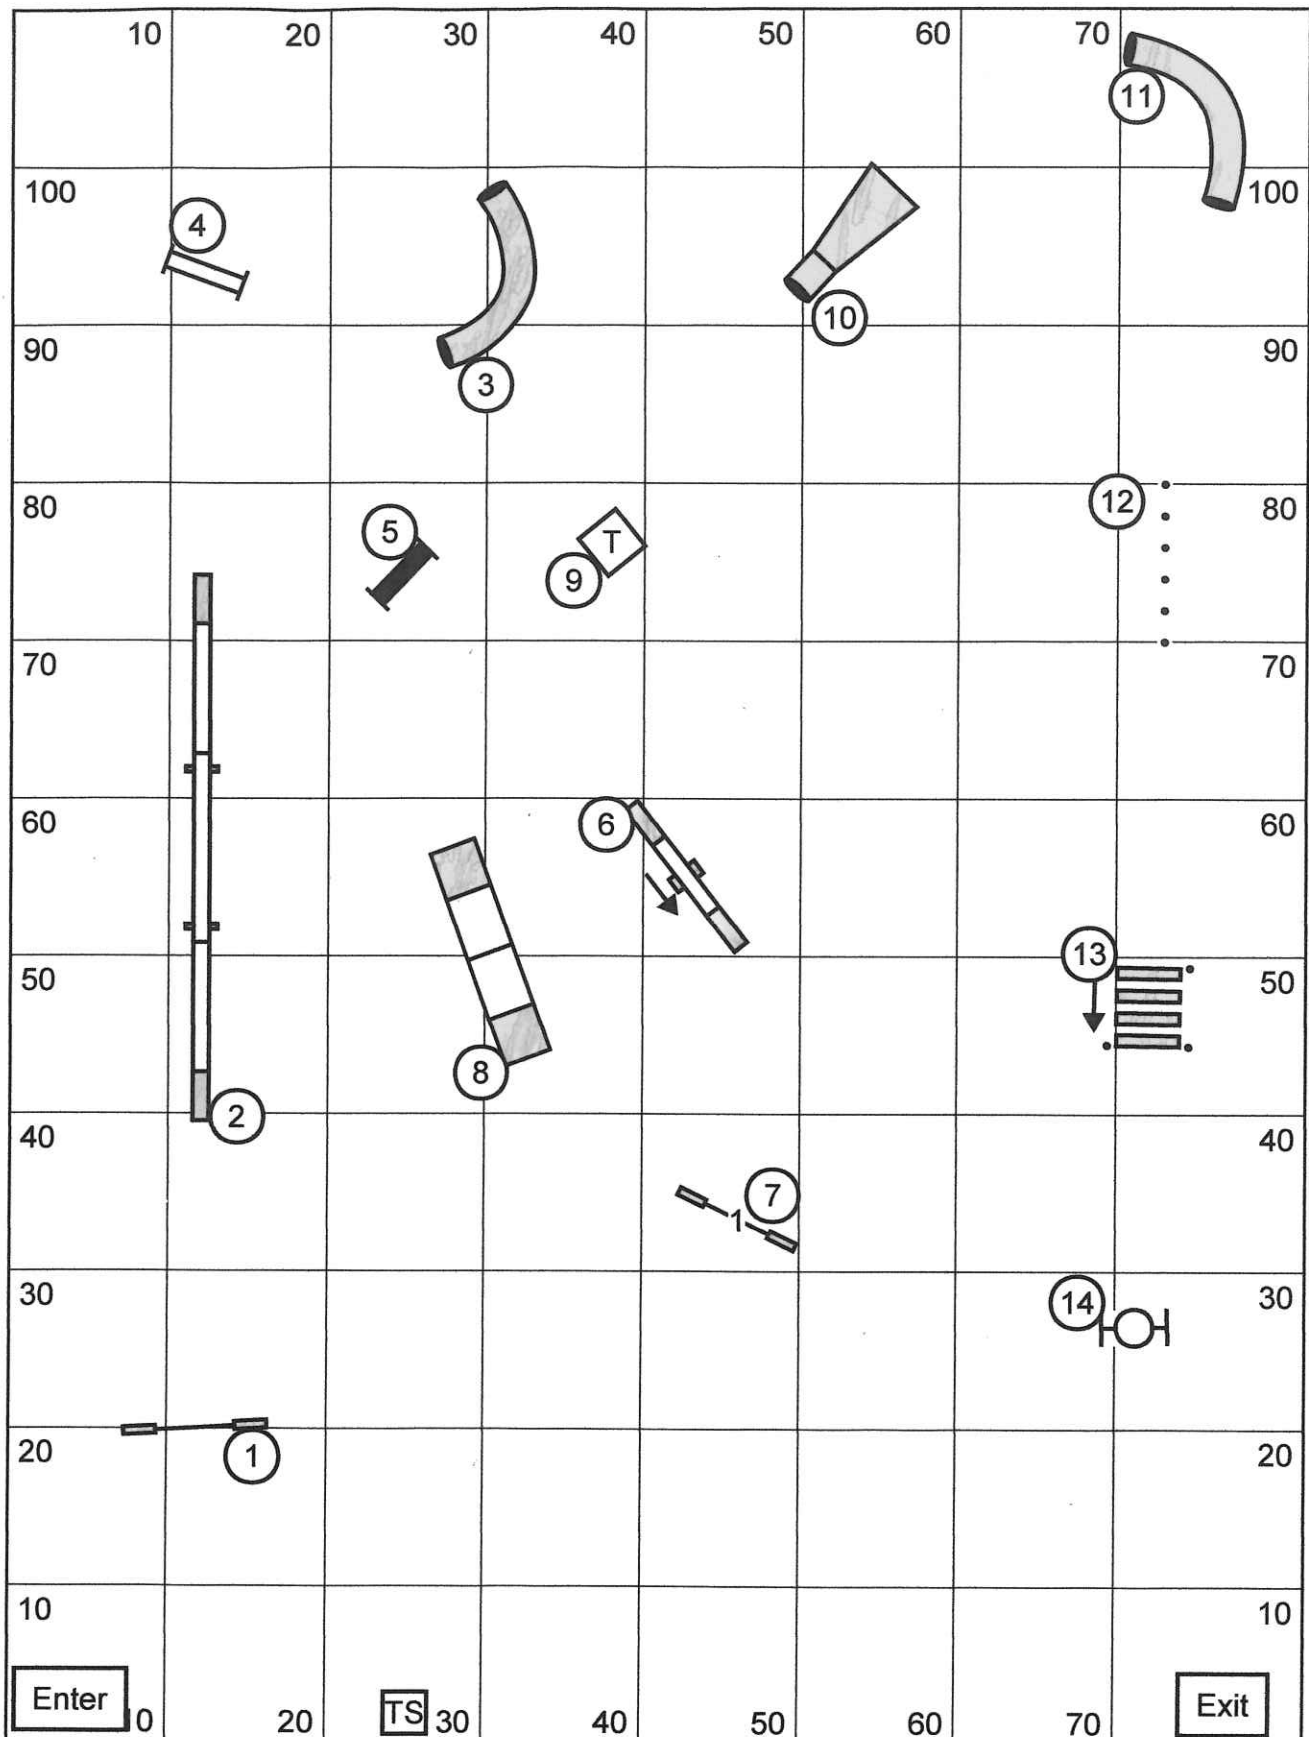

German Shepherd Dog Club of San Diego County  
 Point Loma, CA  
 Saturday August 2, 2014  
 Excellent/Master STD  
 Ronda Bermke

German Shepherd Dog Club of San Diego  
 Point Loma, CA  
 Excellent/Master JWW  
 Saturday August 2, 2014  
 Ronda Bermke

German Shepherd Dog Club of San Diego County  
 Point Loma, CA  
 Saturday August 2, 2014  
 Novice STD  
 Ronda Bermke

German Shepherd Dog Club of San Diego  
 Point Loma, CA  
 Novice JWW  
 Saturday August 2, 2014  
 Ronda Bermke