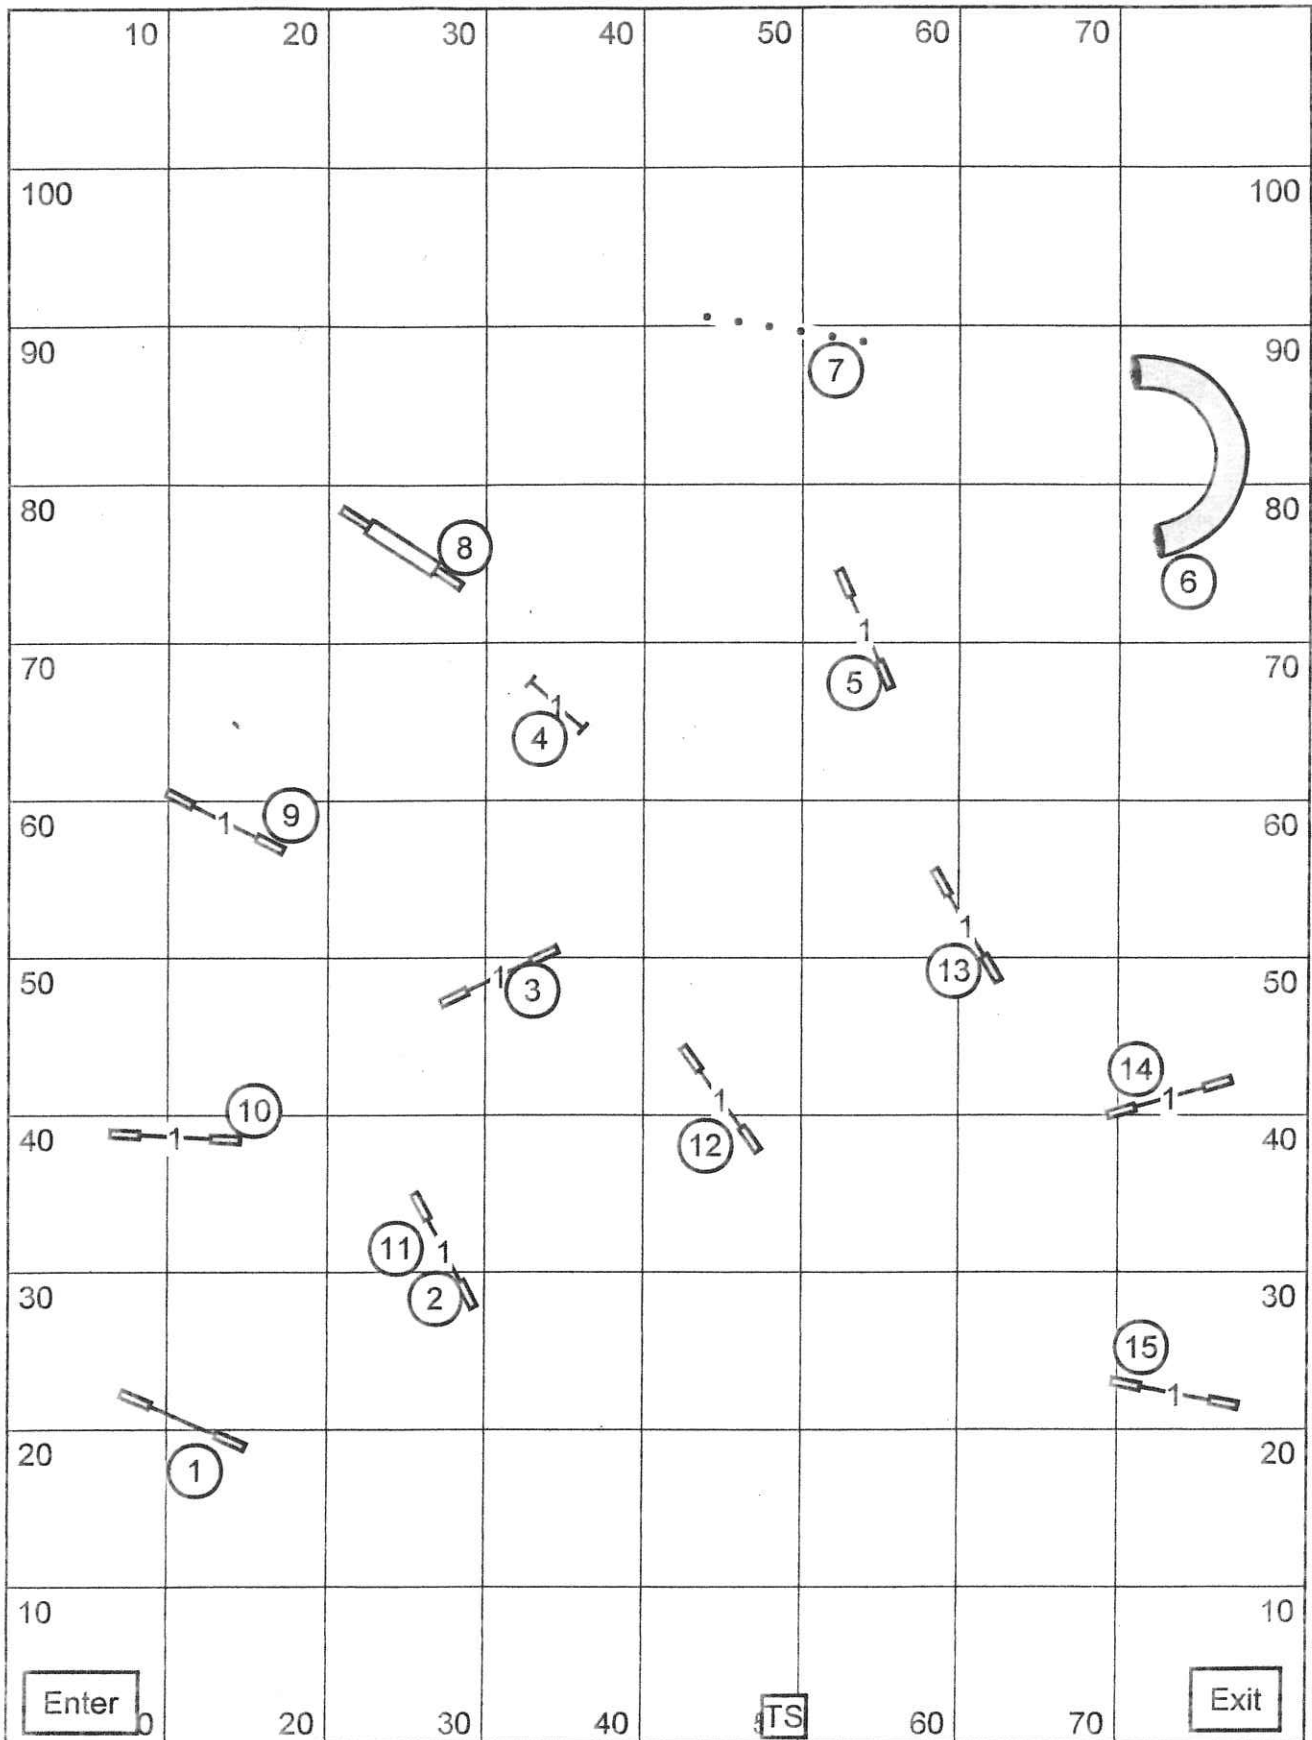

German Shepherd Dog Club of San Diego
Point Loma, CA
Novice JWW
Saturday August 2, 2014
Ronda Bermke