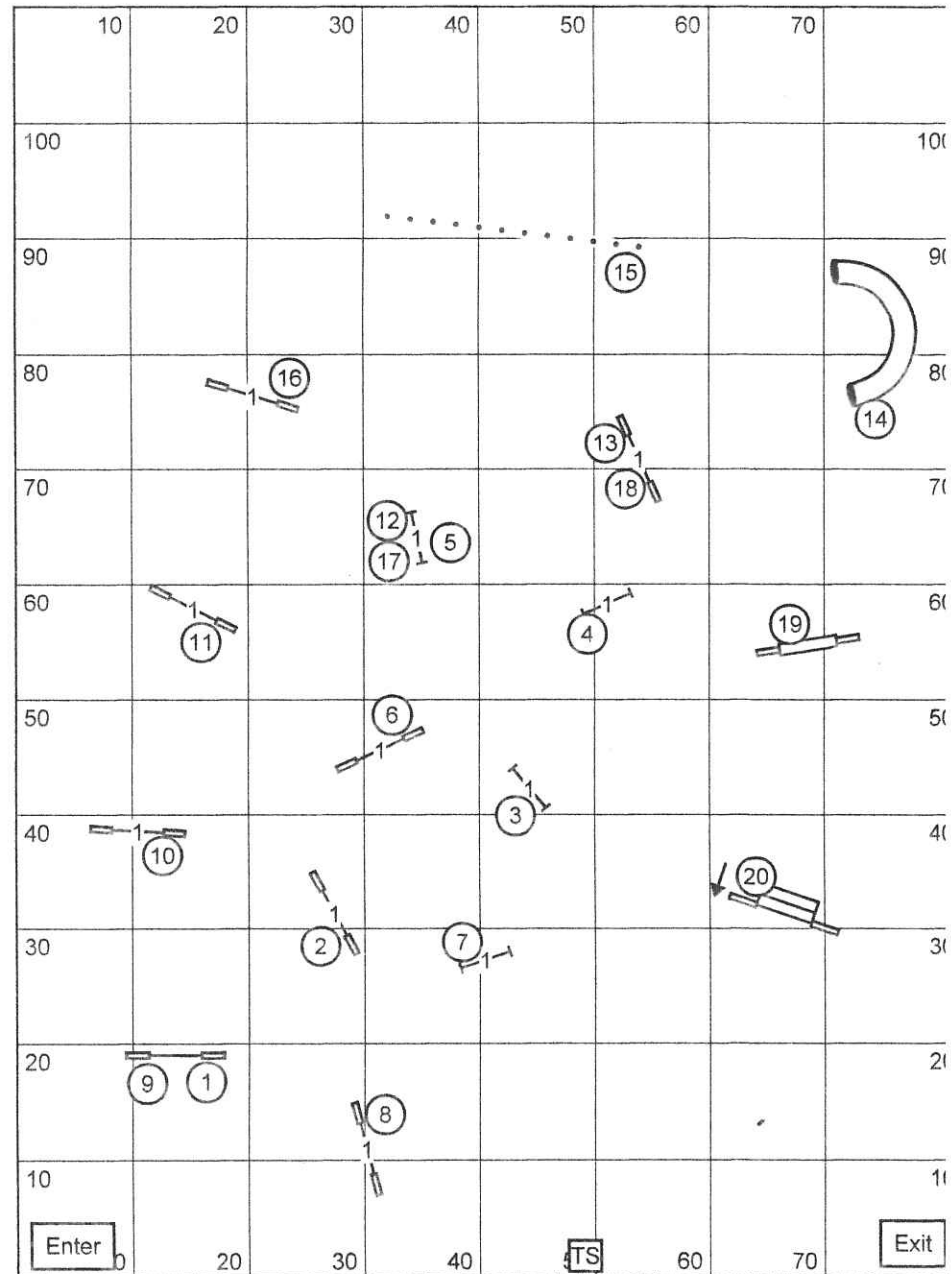

German Shepherd Dog Club of San Diego County  
 Point Loma, CA  
 Saturday August 2, 2014  
 Excellent/Master STD  
 Ronda Bermke

German Shepherd Dog Club of San Diego  
 Point Loma, CA  
 Excellent/Master JWW  
 Saturday August 2, 2014  
 Ronda Bermke

German Shepherd Dog Club of San Diego County  
 Point Loma, CA  
 Saturday August 2, 2014  
 Novice STD  
 Ronda Bermke

German Shepherd Dog Club of San Diego  
 Point Loma, CA  
 Novice JWW  
 Saturday August 2, 2014  
 Ronda Bermke