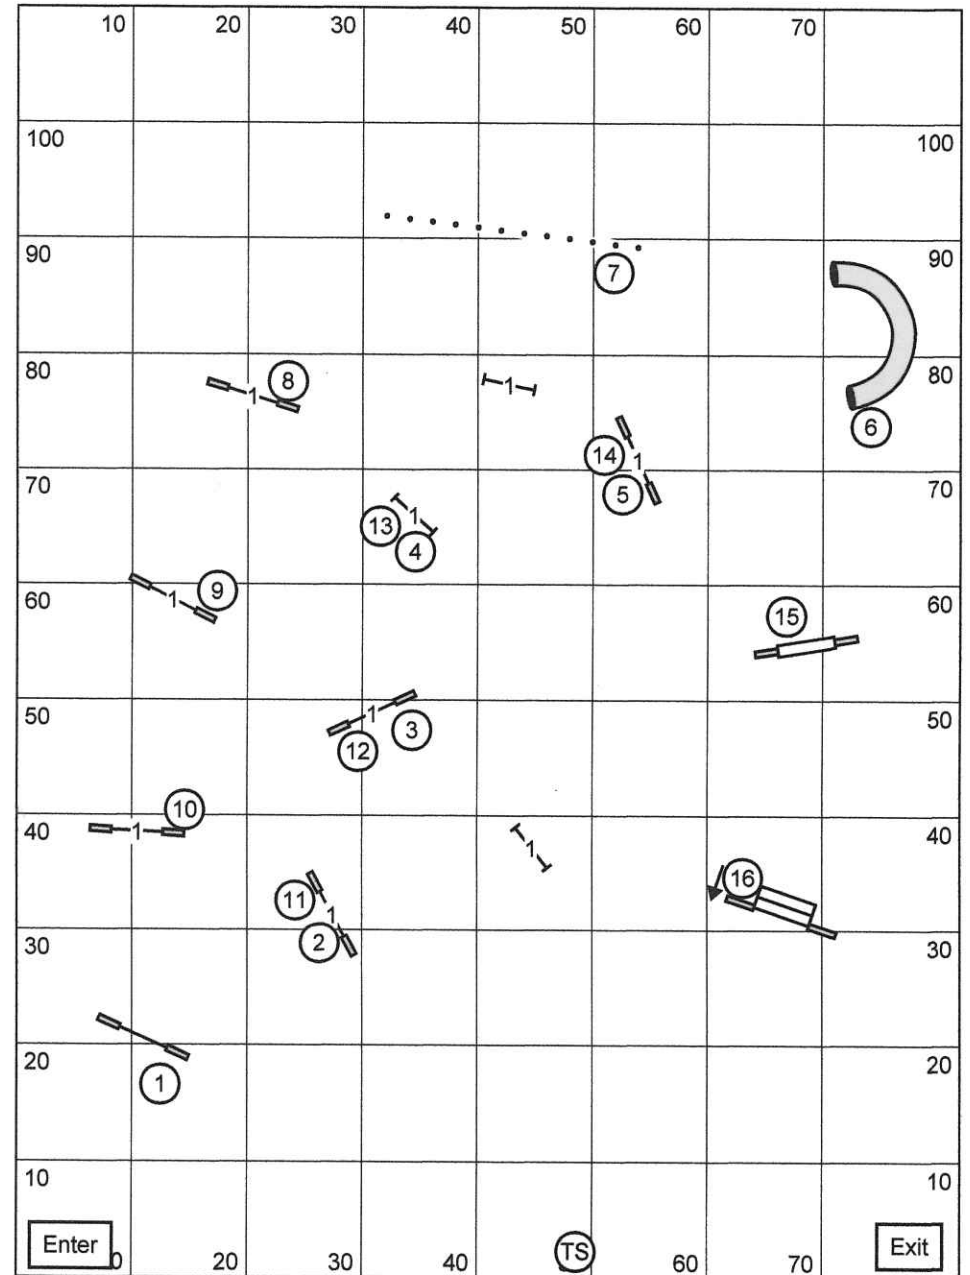

German Shepherd Dog Club of San Diego County  
 Point Loma, CA  
 Saturday August 2, 2014  
 Excellent/Master STD  
 Ronda Bermke

German Shepherd Dog Club of San Diego  
 Point Loma, CA  
 Excellent/Master JWW  
 Saturday August 2, 2014  
 Ronda Bermke

German Shepherd Dog Club of San Diego County  
 Point Loma, CA  
 Saturday August 2, 2014  
 Open STD  
 Ronda Bermke

German Shepherd Dog Club of San Diego  
 Point Loma, CA  
 Open JWW  
 Saturday August 2, 2014  
 Ronda Bermke