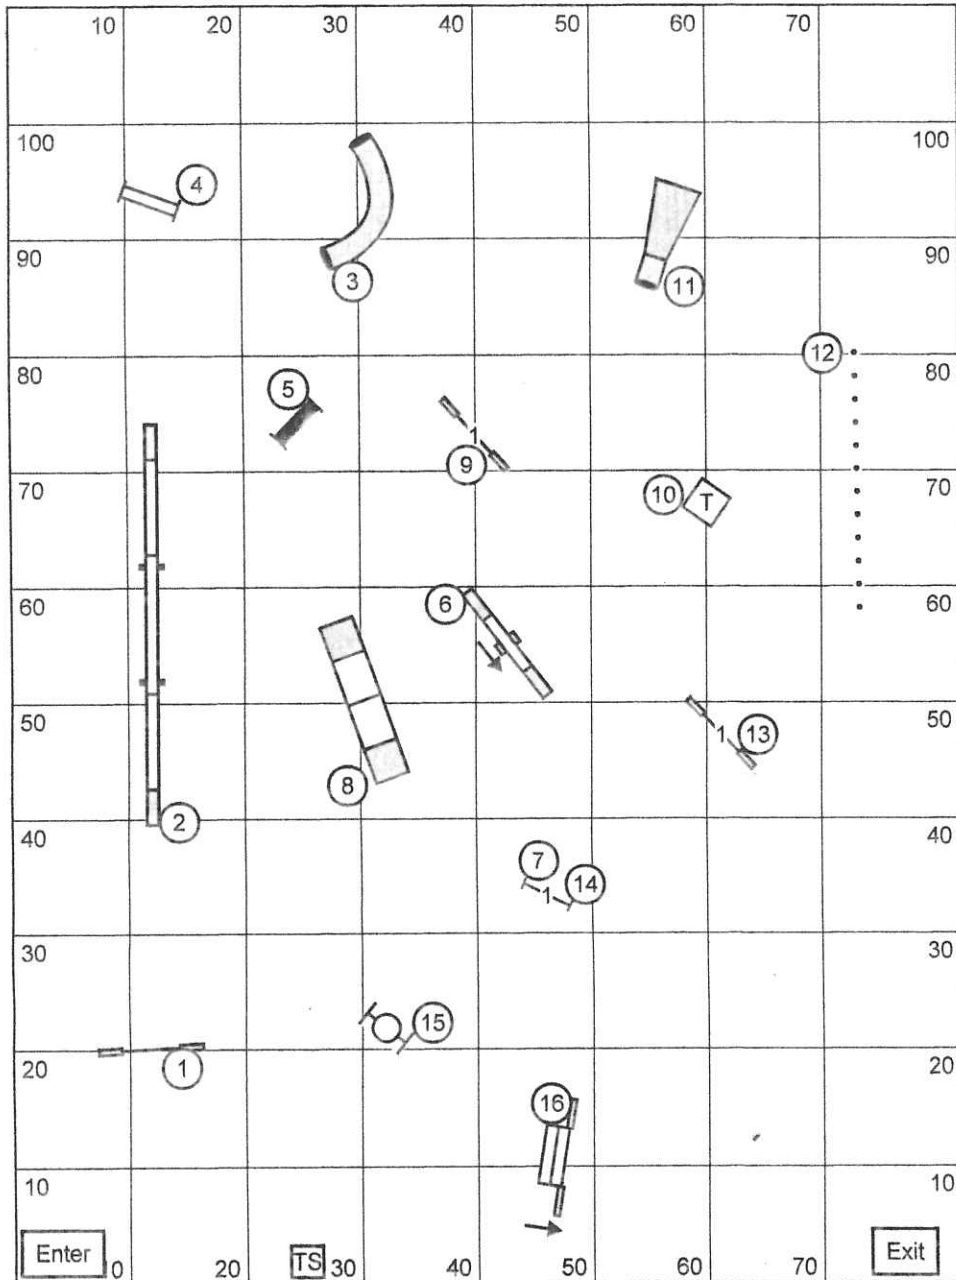

German Shepherd Dog Club of San Diego County  
 Point Loma, CA  
 Saturday August 2, 2014  
 Excellent/Master STD  
 Ronda Bermke

German Shepherd Dog Club of San Diego  
 Point Loma, CA  
 Excellent/Master JWW  
 Saturday August 2, 2014  
 Ronda Bermke

German Shepherd Dog Club of San Diego County  
 Point Loma, CA  
 Saturday August 2, 2014  
 Open STD  
 Ronda Bermke

German Shepherd Dog Club of San Diego  
 Point Loma, CA  
 Open JWW  
 Saturday August 2, 2014  
 Ronda Bermke