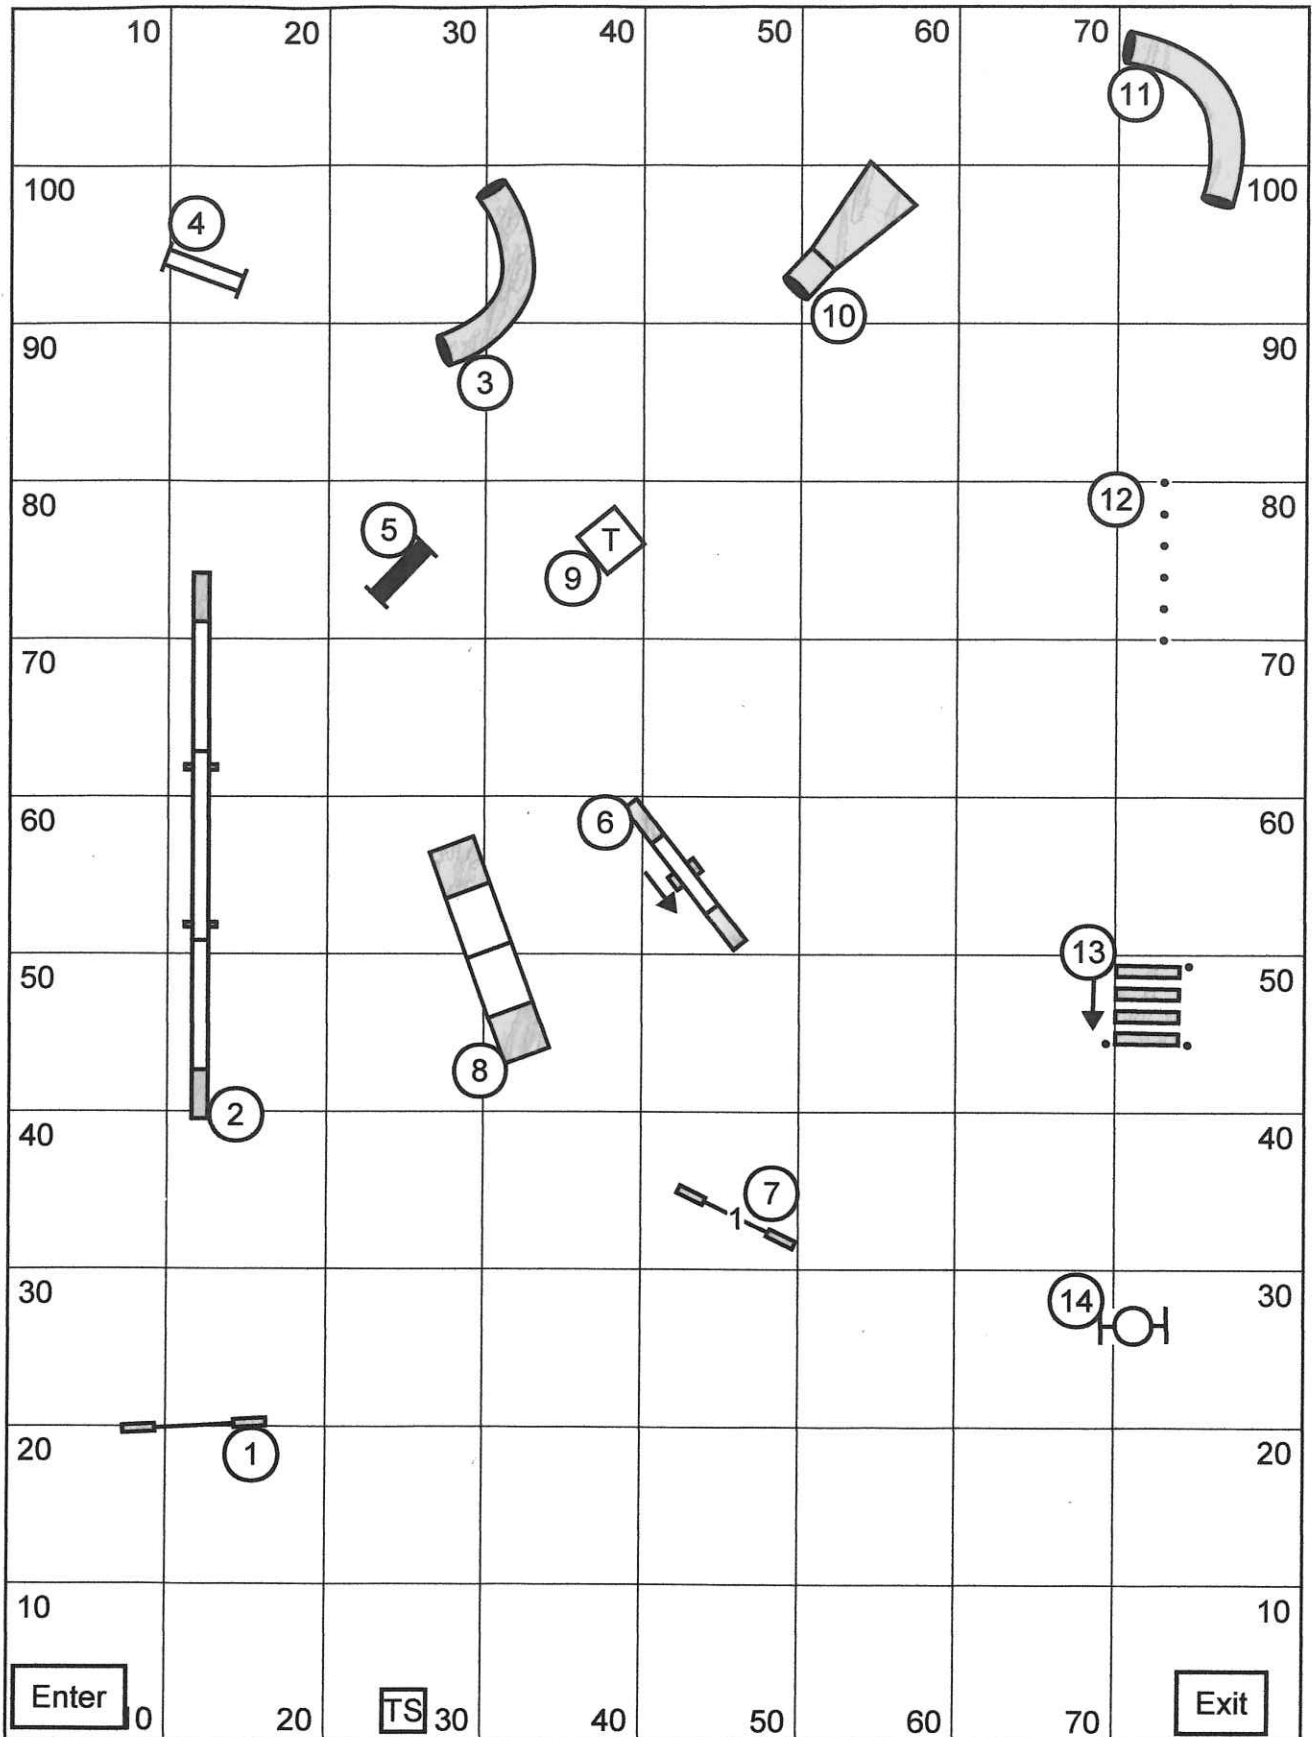

German Shepherd Dog Club of San Diego County  
 Point Loma, CA  
 Saturday August 2, 2014  
 Excellent/Master STD  
 Ronda Bermke

German Shepherd Dog Club of San Diego  
 Point Loma, CA  
 Excellent/Master JWW  
 Saturday August 2, 2014  
 Ronda Bermke

German Shepherd Dog Club of San Diego County  
 Point Loma, CA  
 Saturday August 2, 2014  
 Open STD  
 Ronda Bermke

German Shepherd Dog Club of San Diego  
 Point Loma, CA  
 Open JWW  
 Saturday August 2, 2014  
 Ronda Bermke