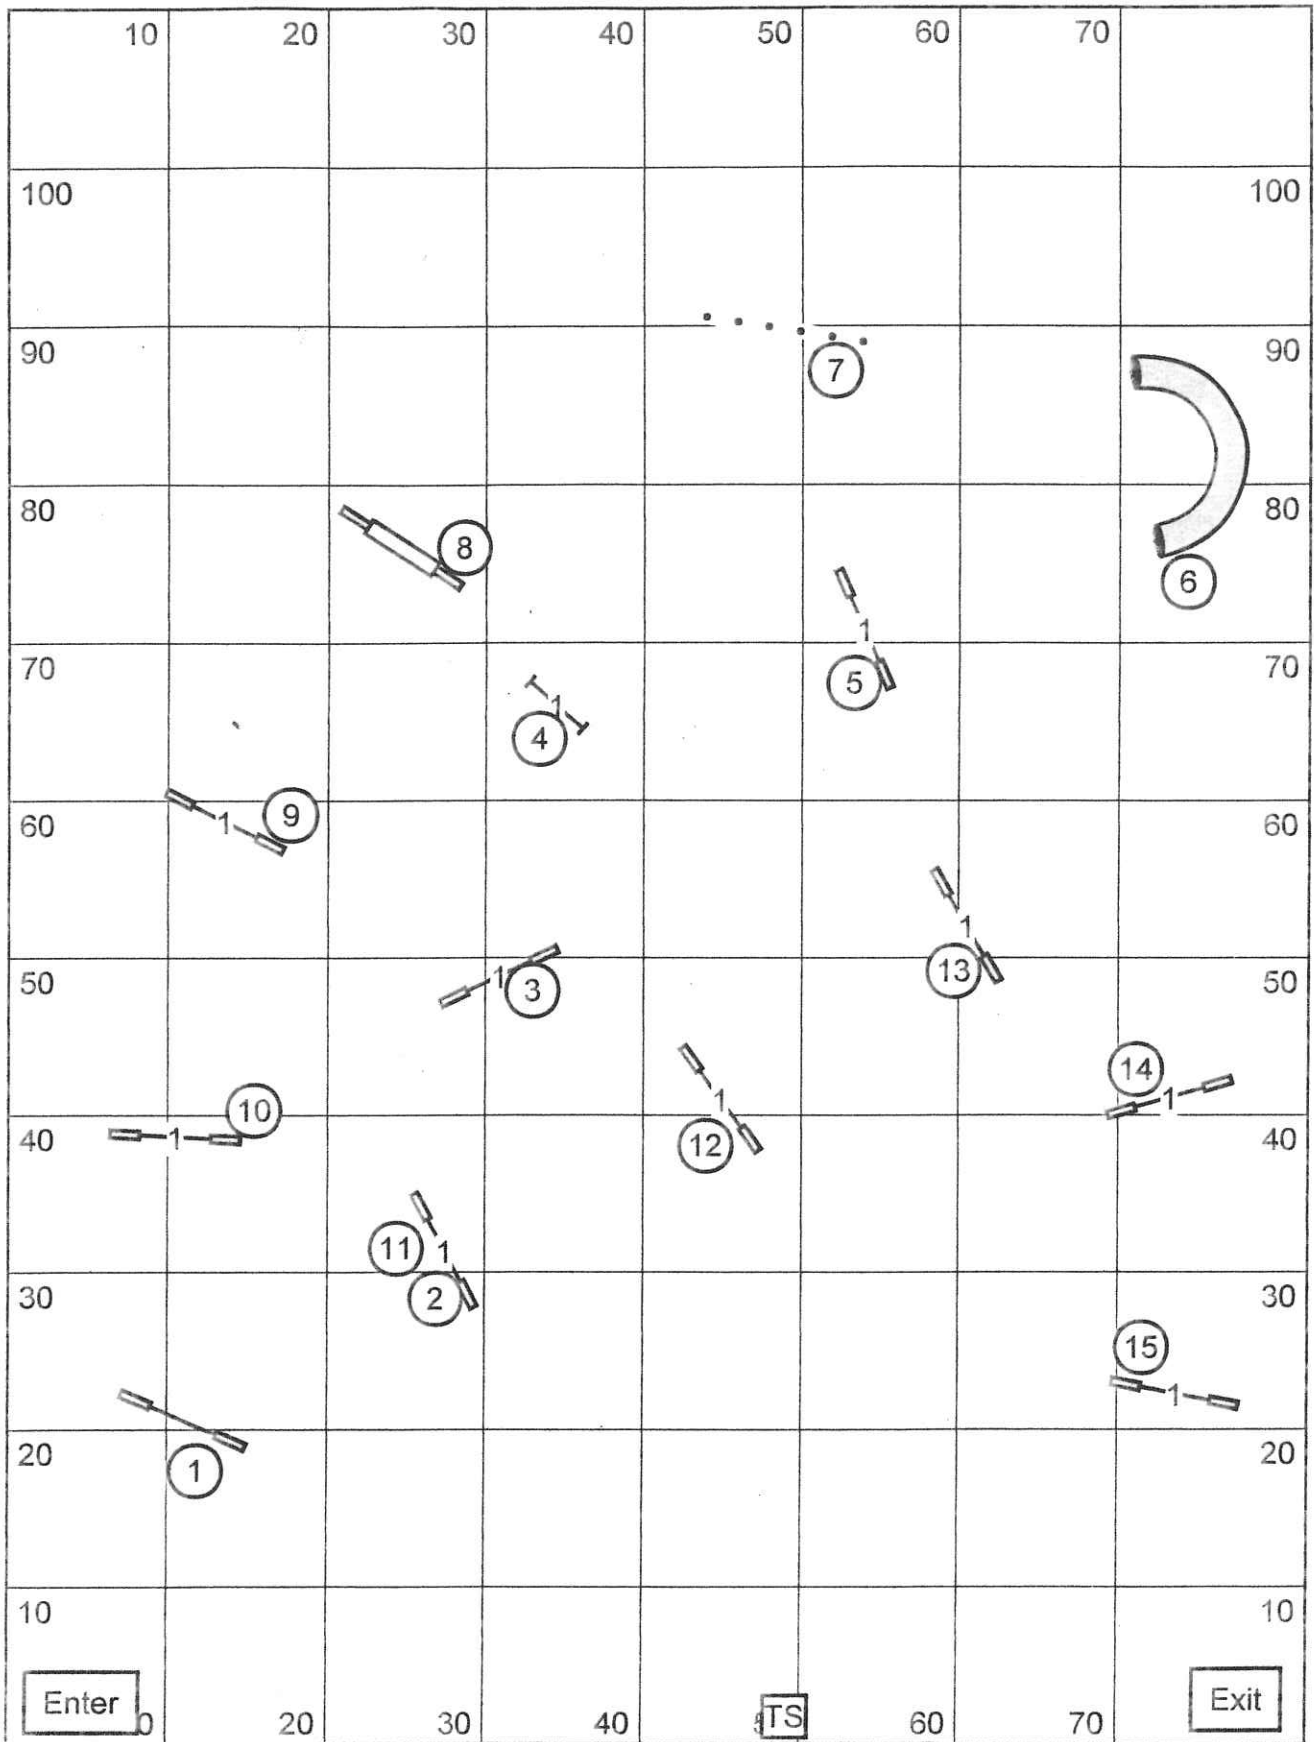

German Shepherd Dog Club of San Diego County  
 Point Loma, CA  
 Saturday August 2, 2014  
 Excellent/Master STD  
 Ronda Bermke

German Shepherd Dog Club of San Diego  
 Point Loma, CA  
 Excellent/Master JWW  
 Saturday August 2, 2014  
 Ronda Bermke

German Shepherd Dog Club of San Diego County  
 Point Loma, CA  
 Saturday August 2, 2014  
 Novice STD  
 Ronda Bermke

German Shepherd Dog Club of San Diego  
 Point Loma, CA  
 Novice JWW  
 Saturday August 2, 2014  
 Ronda Bermke