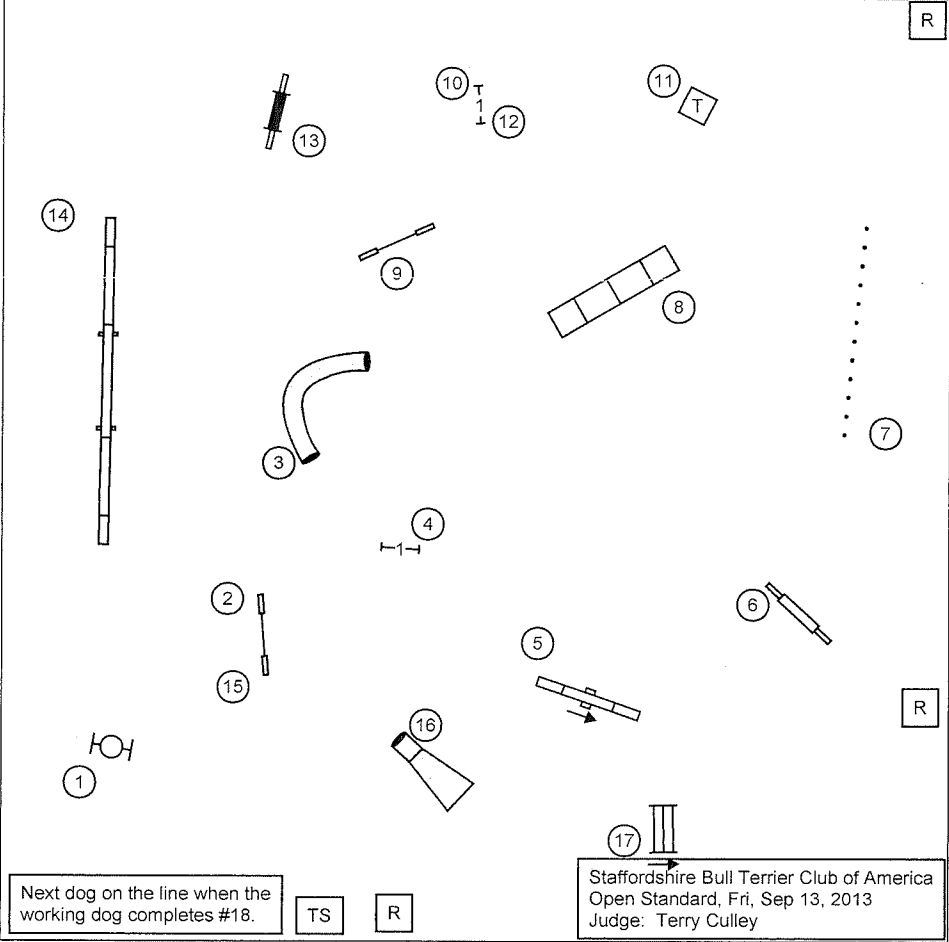

FRIDAY OPEN STANDARD