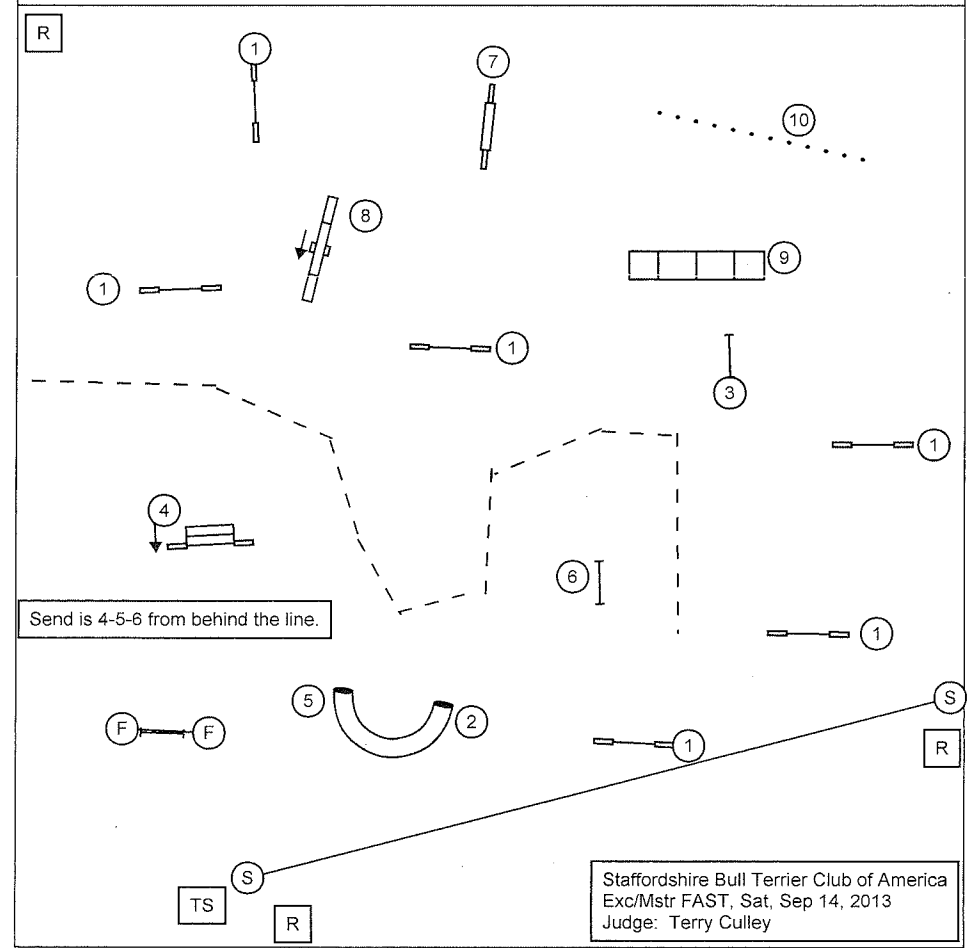

SATURDAY EXC/MSTR FAST

Staffordshire Bull Terrier Club of America
Exc/Mstr FAST, Sat, Sep 14, 2013
Judge: Terry Culley