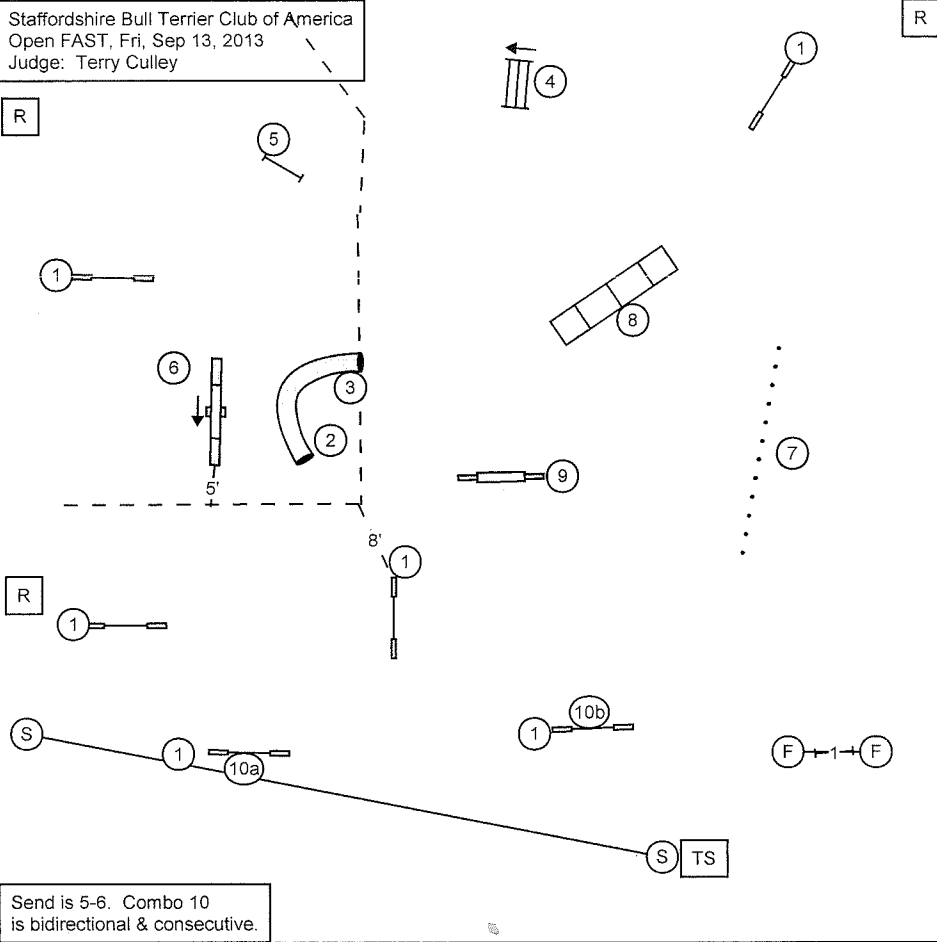

FRIDAY OPEN FAST

Staffordshire Bull Terrier Club of America
Open FAST, Fri, Sep 13, 2013
Judge: Terry Culley