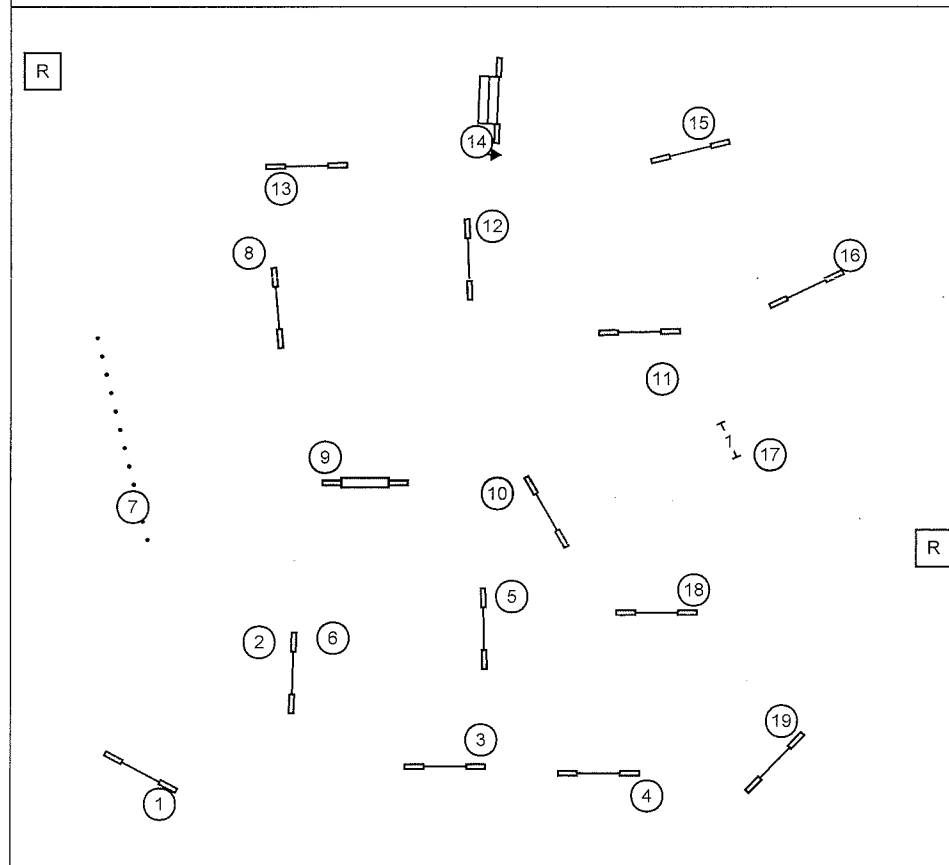

SATURDAY EXC/MASTER JUMPERS

Next dog on the line when the working completes #14.

TS

R

Staffordshire Bull Terriers Club of America
Exc/Mstr JWW, Sat, Sep 14, 2013
Judge: Terry Culley