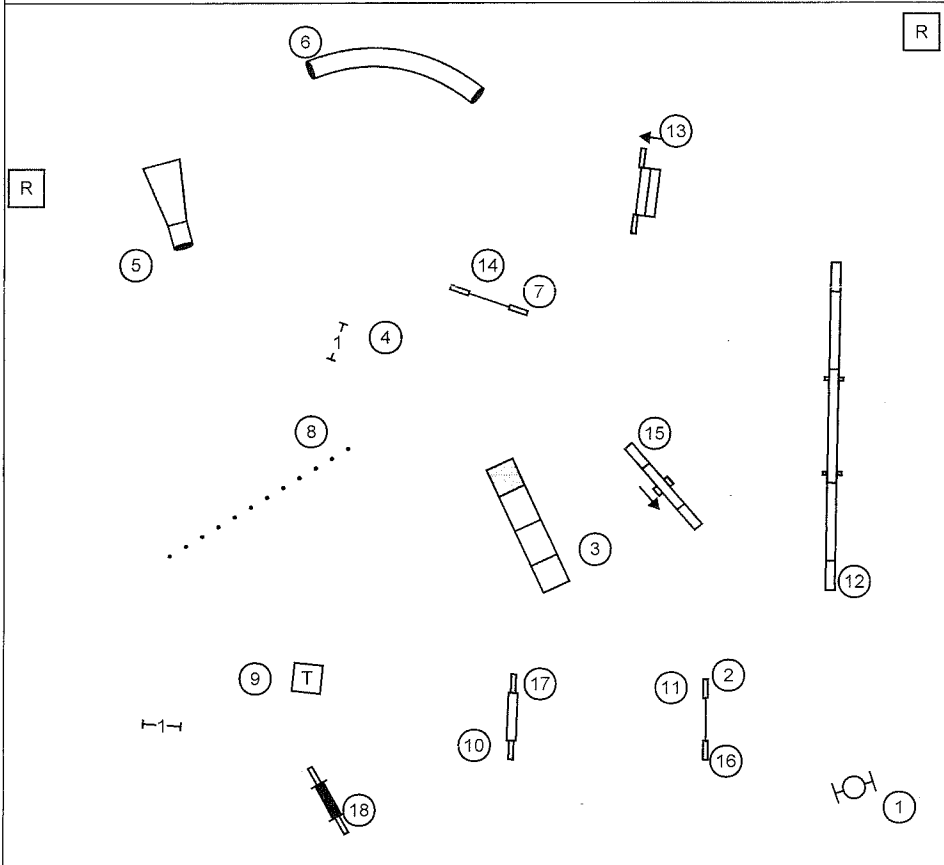

SUNDAY EXC/MSTR STANDARD

Staffordshire Bull Terrier Club of America
Exc/Mstr Standard, Sun, Sep 15, 2013
Judge: Terry Culley

R TS

Next dog on the line when the working dog completes # 17.