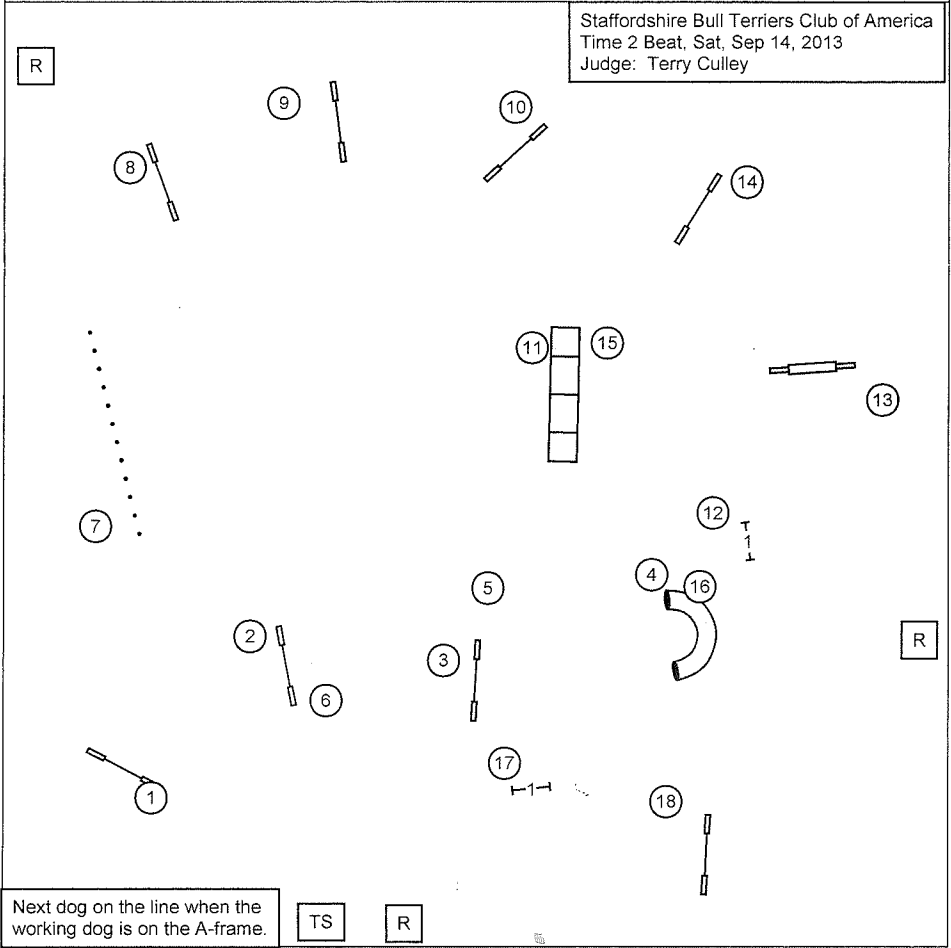

SATURDAY TIME 2 BEAT

Staffordshire Bull Terriers Club of America
Time 2 Beat, Sat, Sep 14, 2013
Judge: Terry Culley