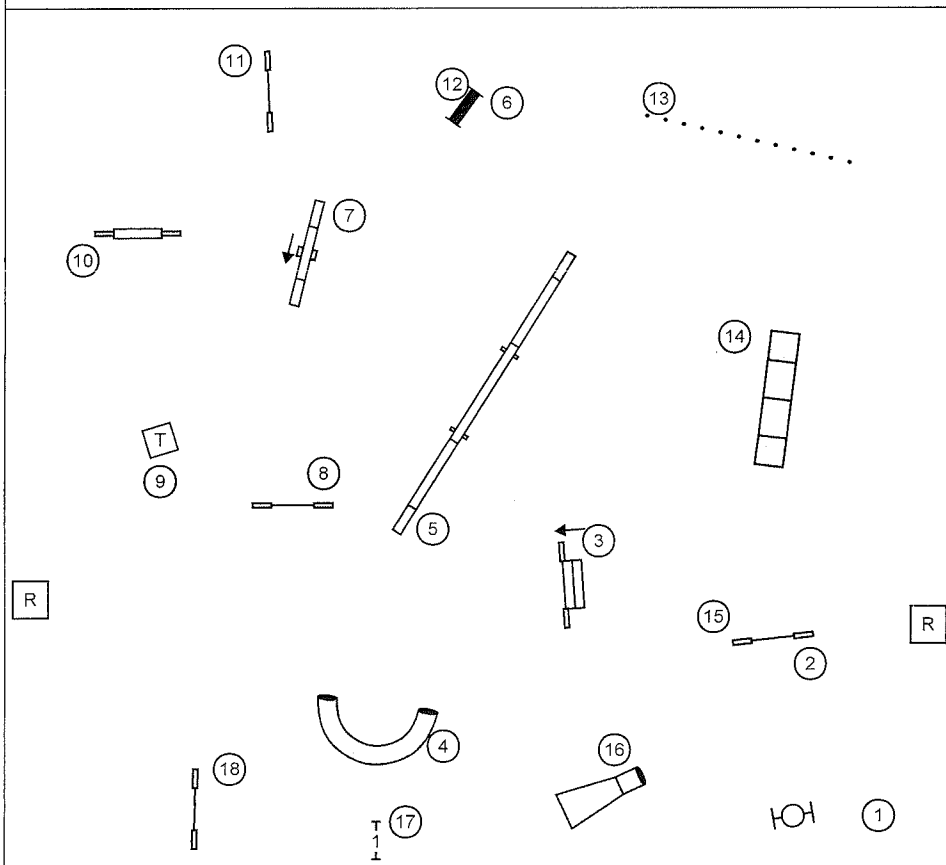

SATURDAY EXC/MSTR STANDARD

Staffordshirw Bull Terrier Club of America
Exc/Mstr Standard, Sat, Sep 14, 2015
Judge: Terry Culley

TS

R

Next dog on the line when the working dog completes #16.