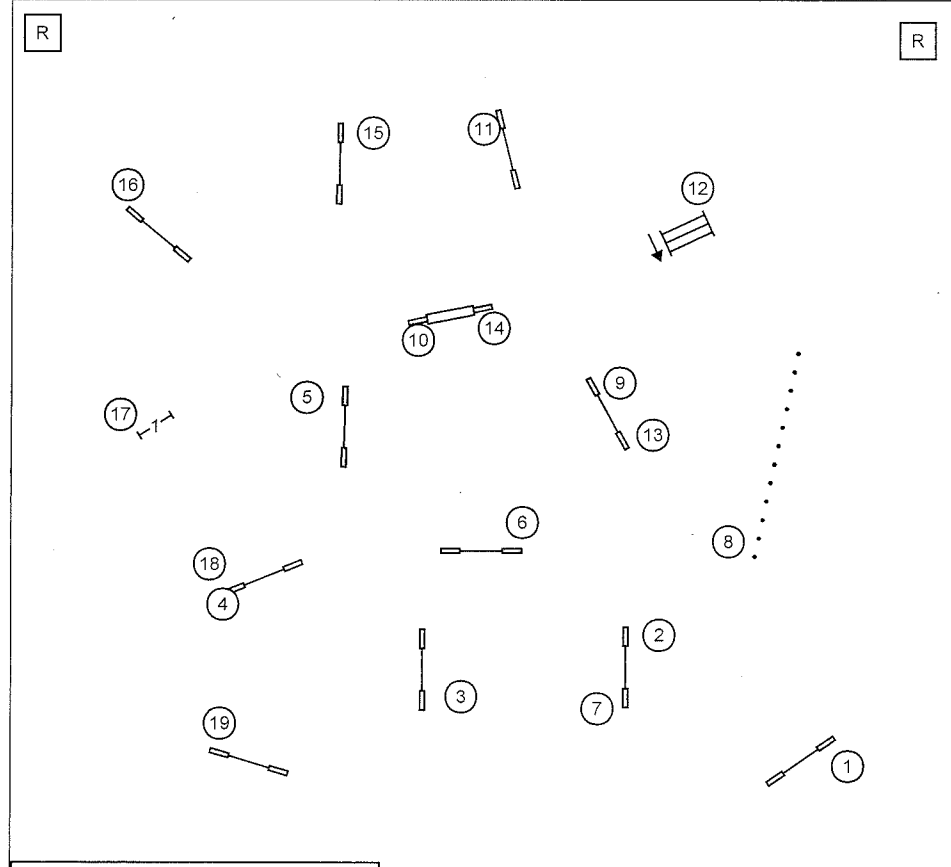

FRIDAY EXC/MSTR STANDARD

Next dog on the line when the working dog completes #18.

TS R

Staffordshire Bull Terrier Club of America
Exc/Master Standard, Fri, Sep 13, 2013
Judge: Terry Culley

FRIDAY EXC/MSTR JWW

Next dog on the line when the
 working dog completes #15.

SATURDAY OPEN FAST

Staffordshire Bull Terriers Club of America
 Open FAST, Sat, Sep 14, 2013
 Judge: Terry Culley

Send is 4-5 from outside the line.