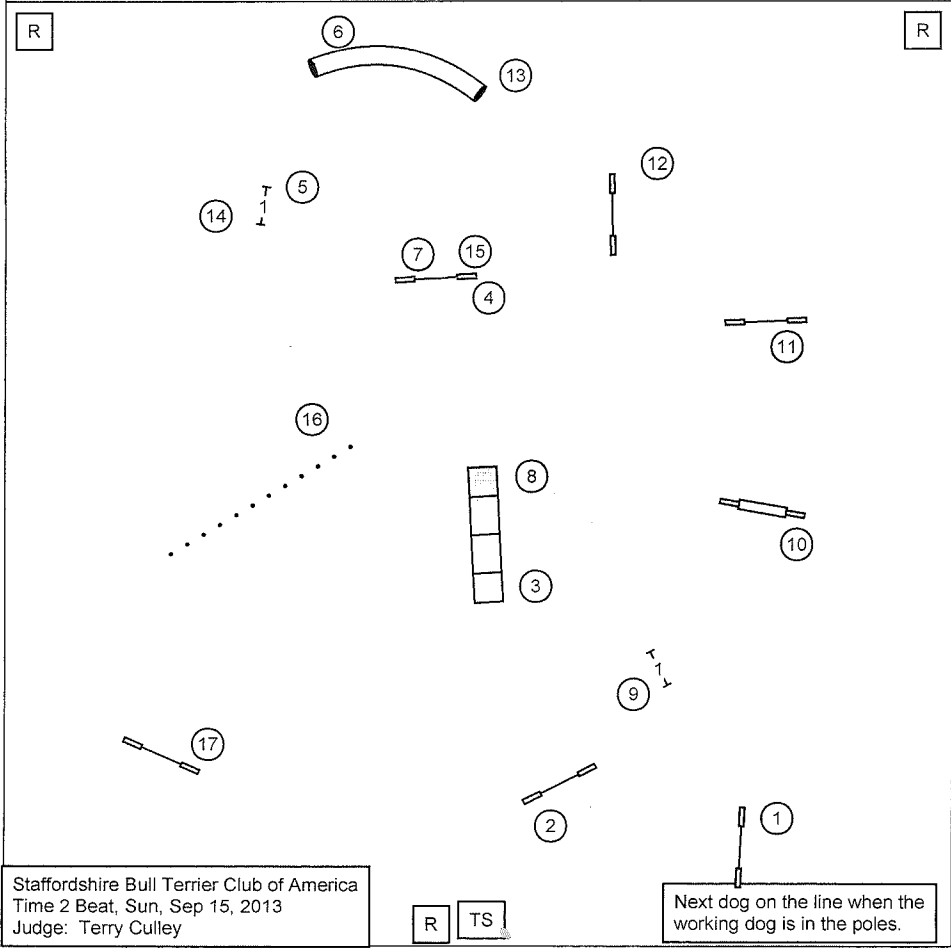

SUNDAY TIME 2 BEAT