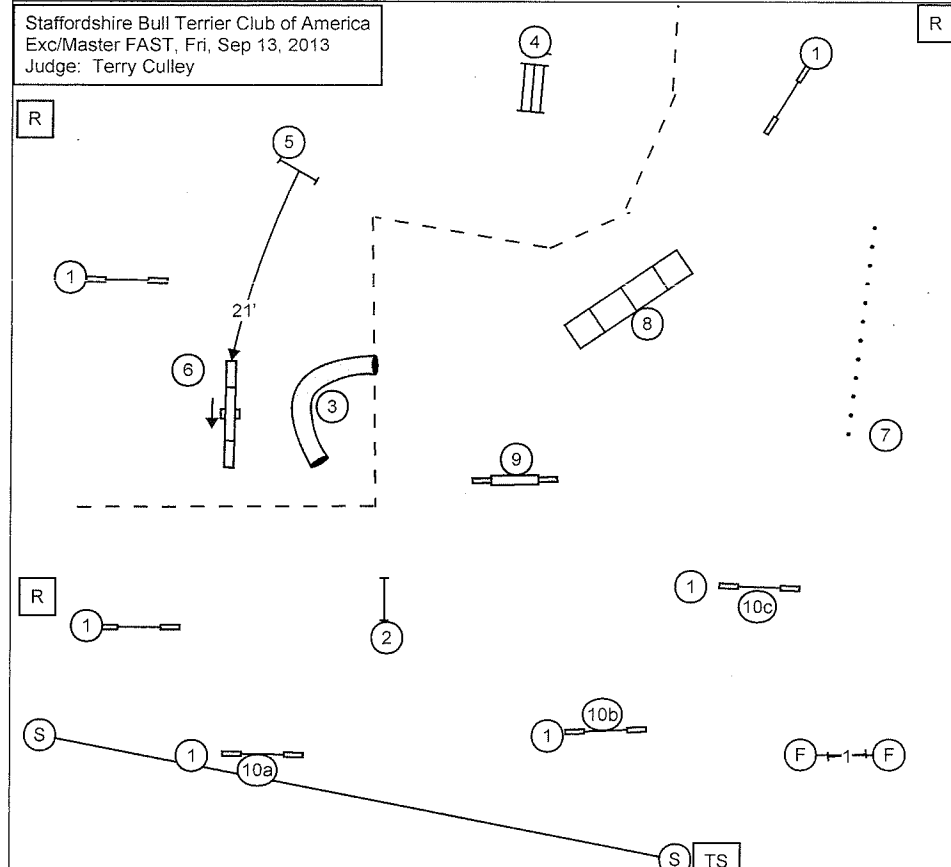

FRIDAY EXC/MSTR FAST

Send is 4-5-6. Combo 10 is bidirectional & consecutive.

S TS