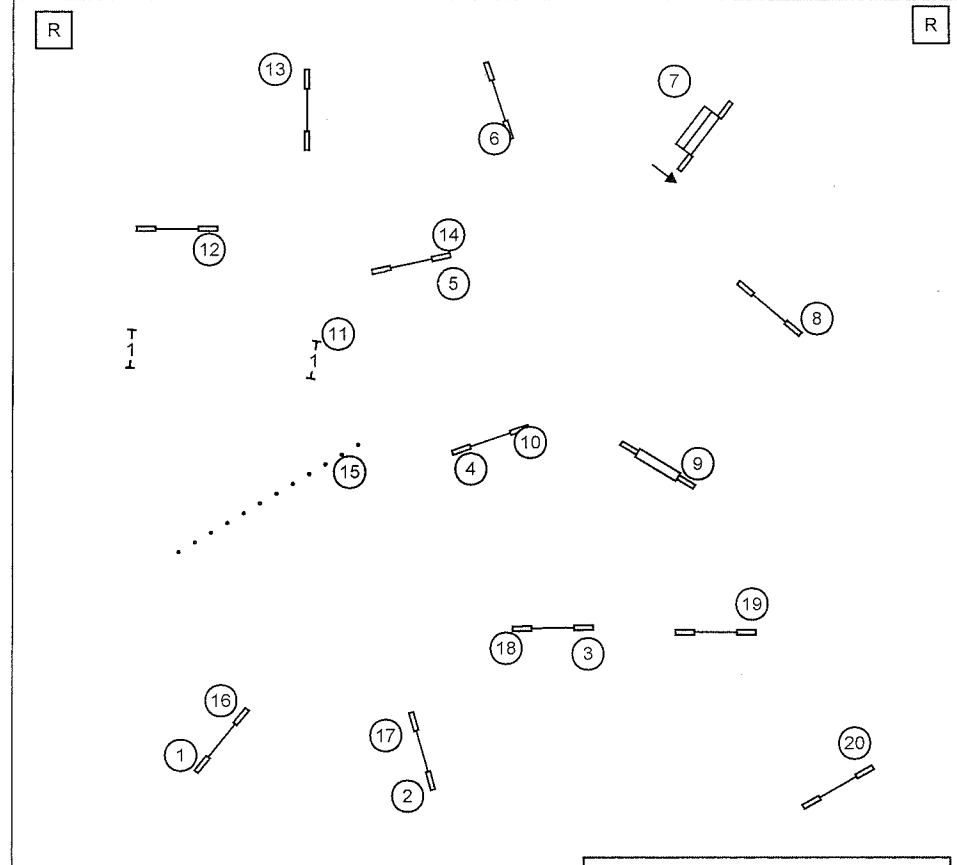

SUNDAY EXC/MSTR JUMPERS

Next dog on the line when the working dog is completes #16.

TS R

Staffordshire Bull Terrier Club of America
Exc/Mstd JWW, Sun, Sep 15, 2013
Judge: Terry Culley