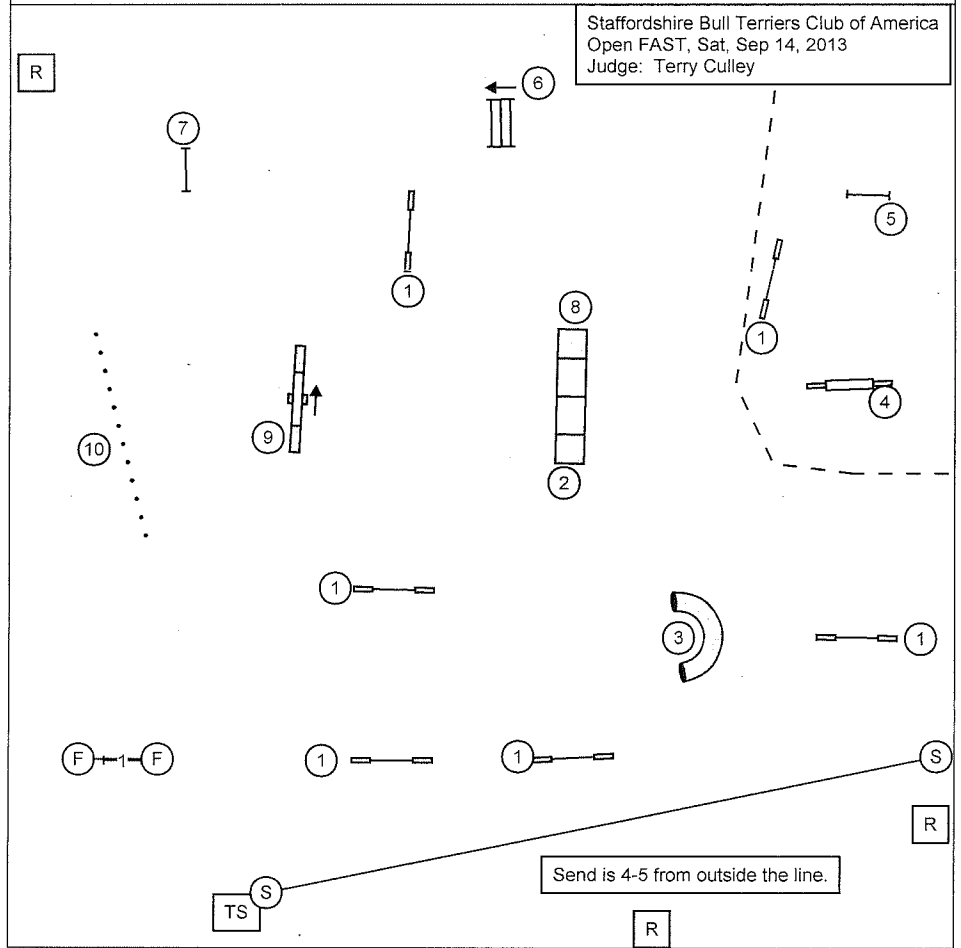

Next dog on the line when the
 working dog completes #15.

SATURDAY OPEN FAST

Staffordshire Bull Terriers Club of America
 Open FAST, Sat, Sep 14, 2013
 Judge: Terry Culley

Send is 4-5 from outside the line.