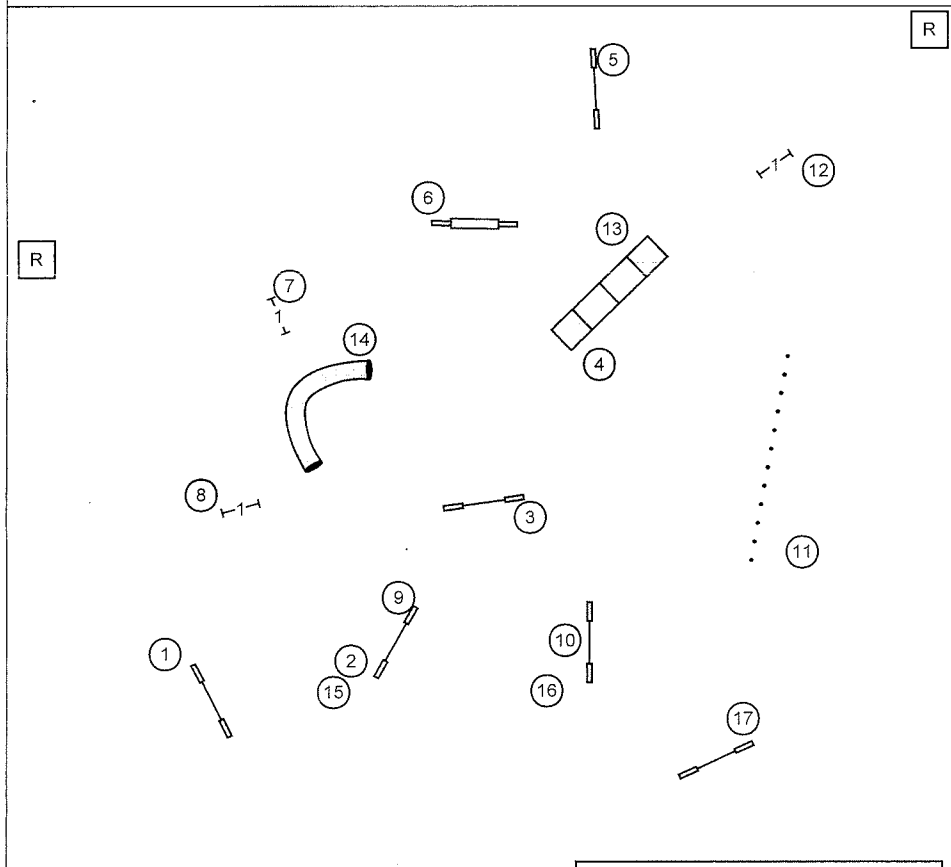

FRIDAY TIME 2 BEAT

Next dog on the line when the working dog completes # 15.

TS R

Staffordshire Bull Terrier Club of America
Time 2 Beat, Fri, Sep 13, 2013
Judge: Terry Culley